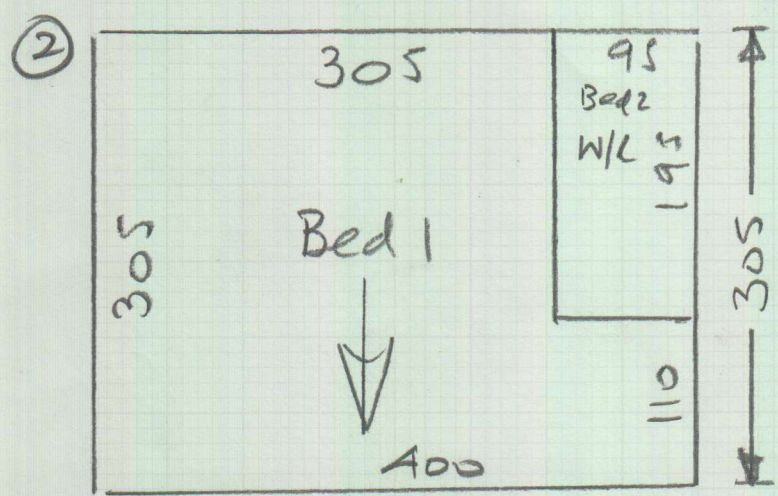

Job No: P29222  
 Name: Hdwe  
 Address: 3 Kathleen Hse  
 (2nd floor)  
 Tel:  
 Sheet: 1 of 3

Sudbury Twist (3202)  
Col. 633/34

Living Rm 520 x 400  
 Bed 2 290 x 400  
 Cut Plan ① 355 x 400  
 Cut Plan ② 305 x 400  
1470 x 400  
= 5880m<sup>2</sup>

\* Keys from Traka

\* Newley refurbished flat so be very Careful  
 Not to mark walls etc

\* Please hoover on Completion.

\* Hall is concrete & is 20mm higher than rooms so fit S/NAPS on Hall side facing into rooms & fit Carpet in the rooms up to the S/NAPS (fit Shimms if nec)

P29222  
Hdwe

3 of 3

Job No:  
Name:  
Address:  
Tel:  
Sheet:

uplift EXCITS + 0/144  
 in these 2 beds  
 stuck to felt?  
 wood floor are exs/e  
 + 2 sticks new.  
 Fit carpet inside Cupids