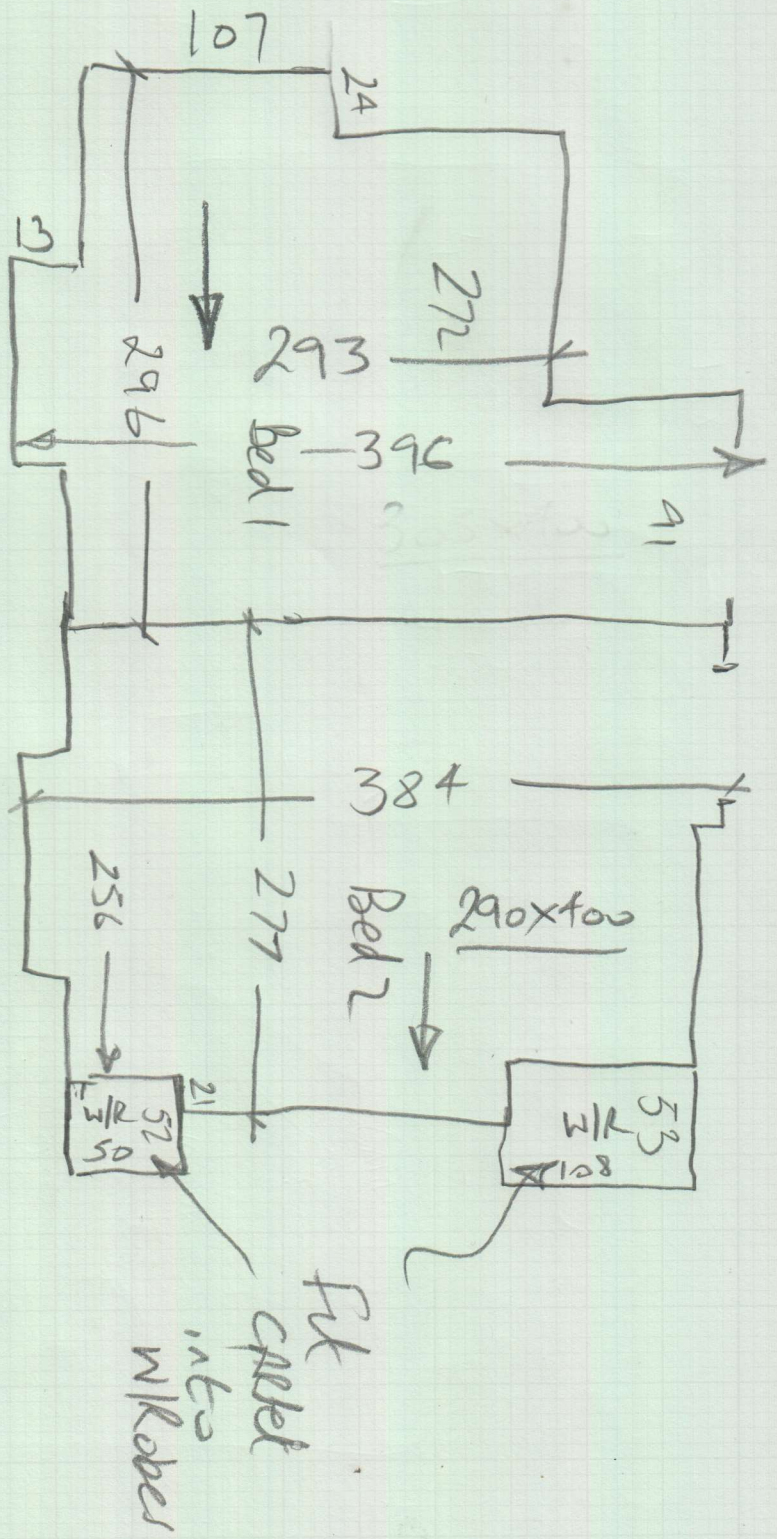

Job No: P29222  
 Name: Hdwe  
 Address: 3 Kathleen Hse  
 (2nd floor)  
 Tel:  
 Sheet: 1 of 3

Sudbury Twist (3202)  
Col. 633/34

Living Rm 520 x 400  
 Bed 2 290 x 400  
 Cut Plan ① 355 x 400  
 Cut Plan ② 305 x 400  
1470 x 400  
= 5880m<sup>2</sup>

\* Keys from Traka

\* Newley refurbished flat so be very Careful  
 Not to mark walls etc

\* Please hoover on Completion.

\* Hall is concrete & is 20mm higher than rooms so fit S/NAPS on Hall side facing into rooms & fit Carpet in the rooms up to the S/NAPS (fit Shimms if nec)

P29222  
Hdwe

3 of 3

Job No:  
Name:  
Address:  
Tel:  
Sheet:

uplift EXCITS + 0/144  
 in these 2 beds  
 stuck to felt?  
 wood floor are exs/e  
 + 2 sticks new.  
 Fit carpet inside Cupids