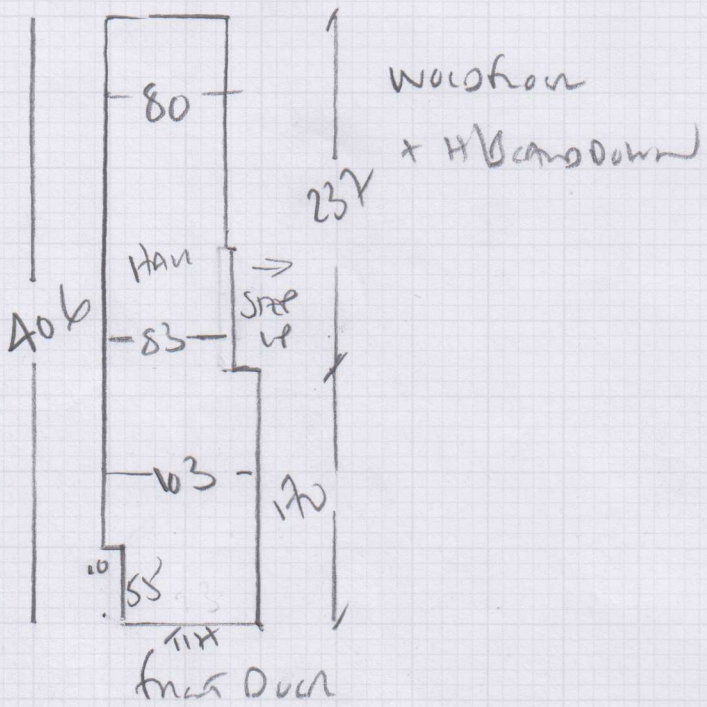

Job No: P29226
 Name: Sonny's Kitchen
 Address: 92-94 Church Rd
 Swiss Ridge
 Tel: 1001
 Sheet: 200

INSIDE MAT
Nº 94

1.82m Solid Brass

CON MAT NATURAL
 AIS x 200 = 8.30ML