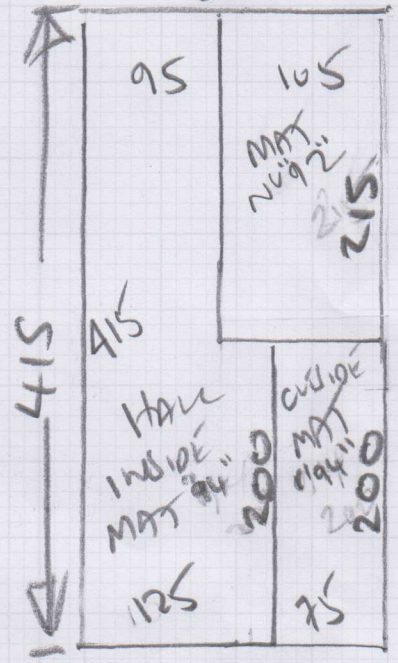

Job No: P29226
 Name: Sonny's Kitchen
 Address: 92-94 Church Rd
 Swiss Ridge
 Tel: 1001
 Sheet: 200

INSIDE MAT
Nº 94

1.82m Solid Brass

CON MAT NATURAL
 AIS x 200 = 8.30ML