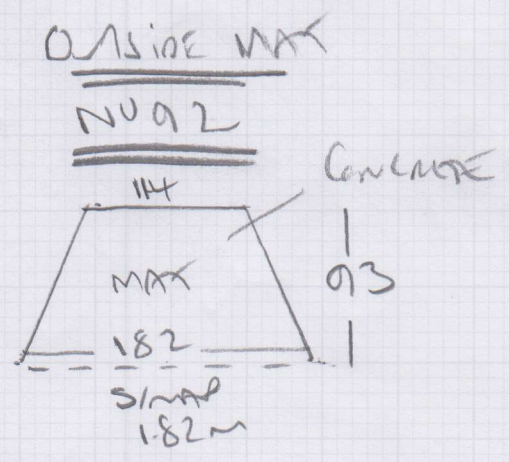

Job No: P29226
 Name: Sonny's Kitchen
 Address: 92-94 Church Rd
 Swiss Ridge
 Tel: 1001
 Sheet: 200

INSIDE MAT
Nº 94

1.82m Solid Brass

CON MAT NATURAL
 AIS x 200 = 8.30ML