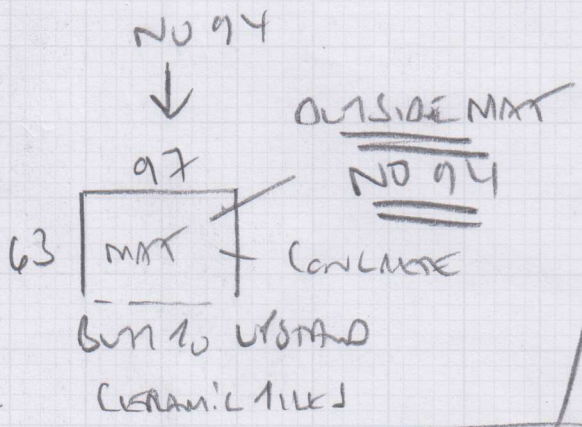

Job No: P29226
 Name: Sonny's Kitchen
 Address: 92-94 Church Rd
 Swiss Ridge
 Tel: 1001
 Sheet: 200

INSIDE MAT
Nº 94

1.82m Solid Brass

CON MAT NATURAL
 AIS x 200 = 8.30ML