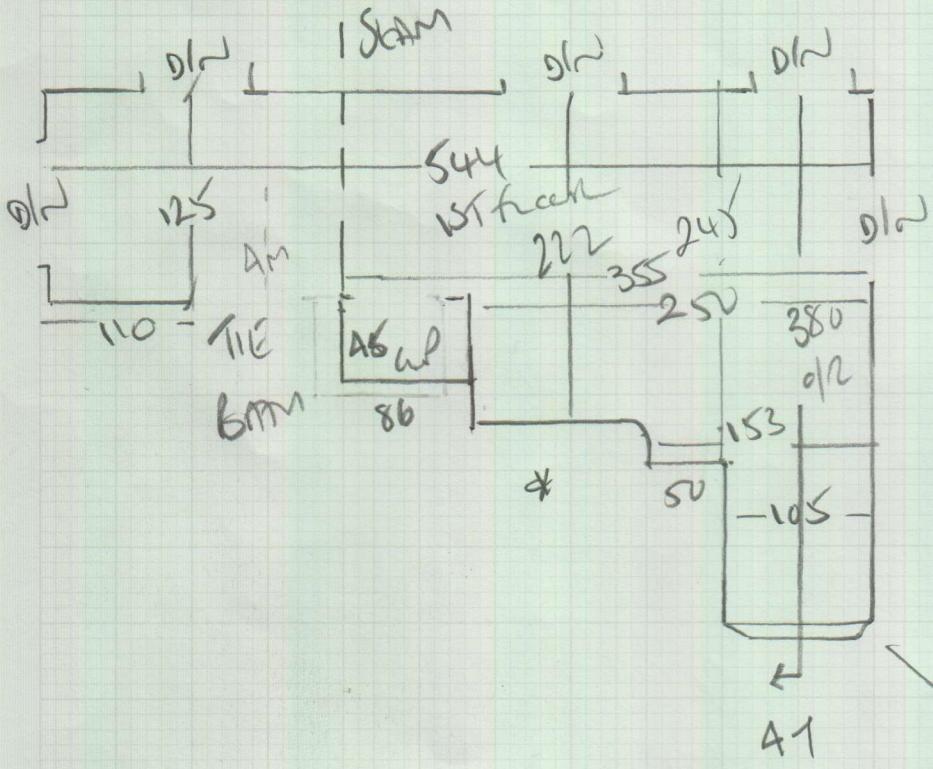

Job No: P29227
 Name: MUIH
 Address: A CASTELLO AVENUE
 SWISS BEA
 Tel:
 Sect: **LOF 3**

Big five
Color - 193
 Row 1 780 x 400
 Row 2 400 x 400
 Guest Bed 475 x 400
 1655 x 400
4620 m²

*** All STRIPS TO BE 69cm WIDE WHIRPO RUNNERS**

69cm
 White Lin
 Runners

To Have 45 x 93 (69cm Runners)
 White Lin

Blind 65 x 120
 Blind 50 x 100
 111
 45 x 93

120
 1/2
 235
 101

CLOSE COVER
 RISEN

Advise Cust