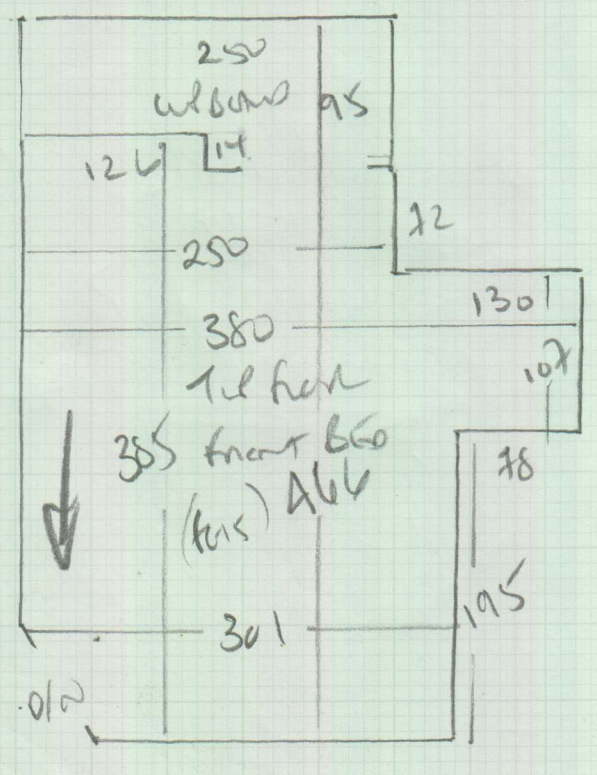

Job No: P29227
 Name: MUIH
 Address: A CASTELLO AVENUE
 SWISS BEA
 Tel:
 Sect: **LOF 3**

Big five
Color - 193
 Row 1 780 x 400
 Row 2 400 x 400
 Guest Bed 475 x 400
 1655 x 400
4620 m²

*** All STRIPS TO BE 69cm WIDE WHIRPO RUNNERS**

*** TEMPLATE ALL ON SITE TO MATCH ALL STRIPES!**

Job No: P20227
 Name: MUIH
 Address: A CASTLE AVENUE
 SWIS BEA
 Tel:
 Sheet: 2023

Job No: P29227
 Name: MUTH
 Address: 4 CASANOVA AVE
 SWISSTOWN
 Tel:
 Sheet: 30F3

69cm
 White Lin
 Runners

To Have 45 x 93 (69cm Runners)
 White Lin

Blind 65 x 120
 Blind 50 x 100
 111
 45 x 93

120
 1/2
 235
 101

CLOSE COVER
 RISEN

Advise Cust