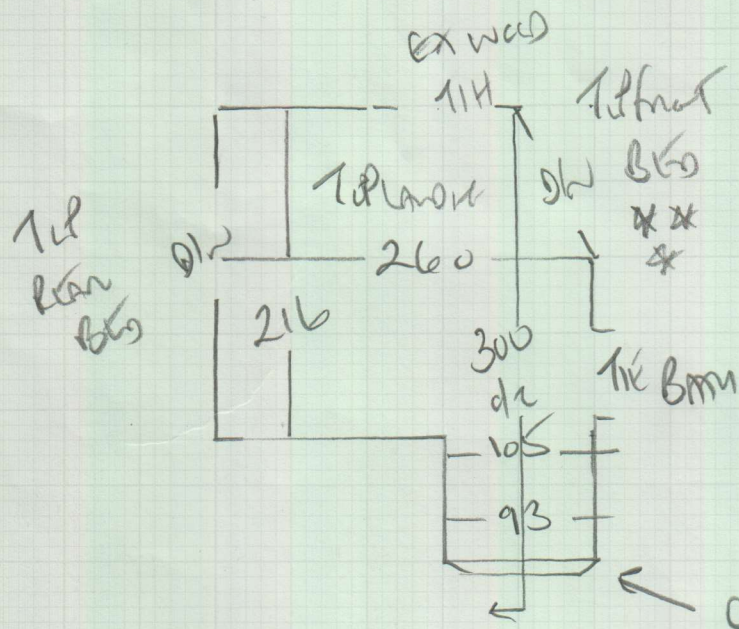

Job No: P20227
Name: MUIH
Address: A CASTLE AVENUE
SWIS BEA
Tel:
Sheet: 2023