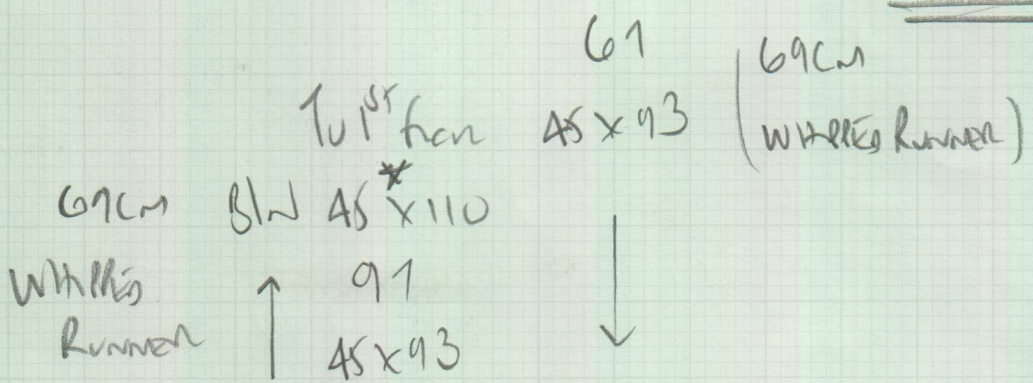

Job No: P20227
Name: MUIH
Address: A CASTLE AVENUE
SWIS BEA
Tel:
Sheet: 2023