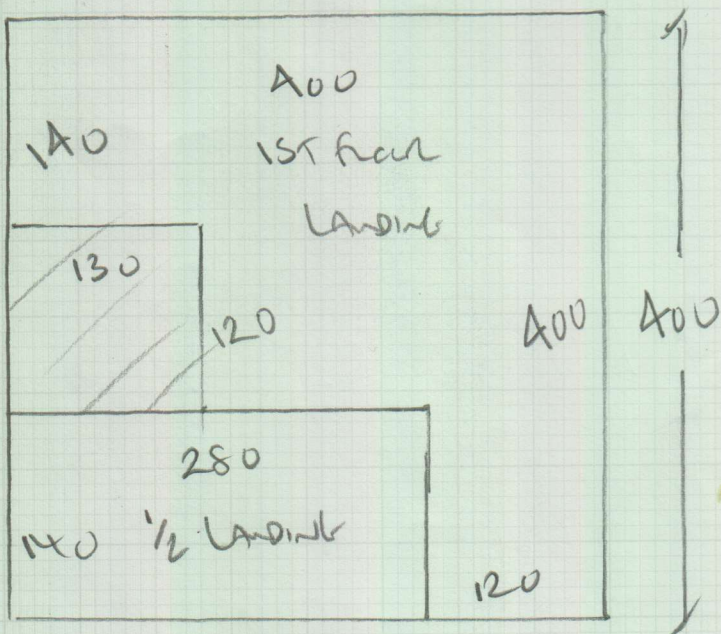

Job No: P29227
 Name: MUIH
 Address: A CASTELLO AVENUE
 SWISS BEA
 Tel:
 Sect: **LOF 3**

Big five
Color - 193
 Row 1 780 x 400
 Row 2 400 x 400
 Guest Bed 475 x 400
 1655 x 400
4620 m²

*** All STRIPS TO BE 69cm WIDE WHIRPO RUNNERS**

69cm
 White Lin
 Runners

To Have 45 x 93 (69cm Runners)
 White Lin

Blind 65 x 120
 Blind 50 x 100
 111
 45 x 93

120
 1/2
 235
 101

CLOSE COVER
 RISEN

Advise Cust