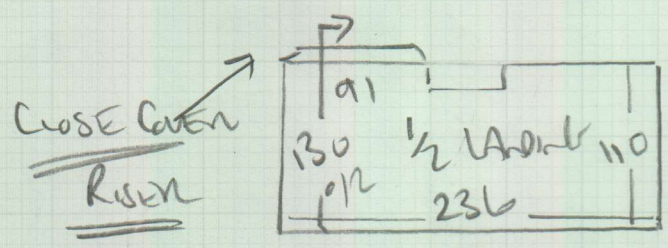

Job No: P20227
Name: MUIH
Address: A CASTLE AVENUE
SWIS BEA
Tel:
Sheet: 2023