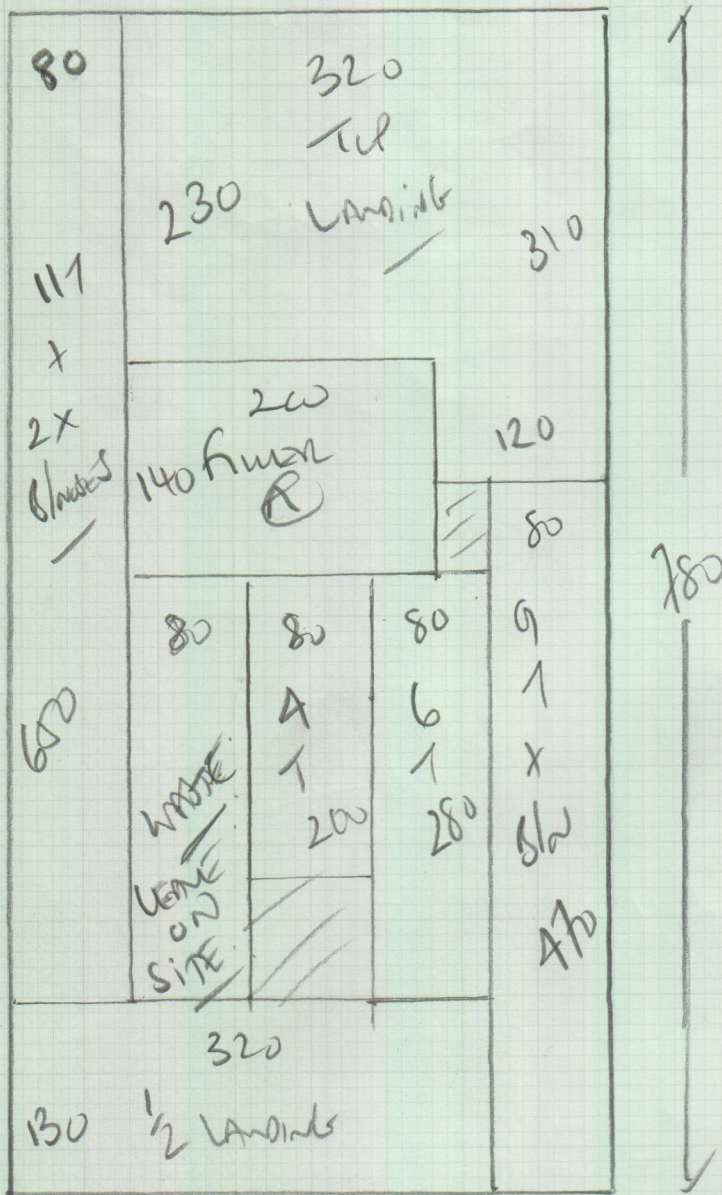

Job No: P29227
 Name: MUIH
 Address: A CASTELLO AVENUE
 SWISS BEA
 Tel:
 Sect: **LOF 3**

Big five
Color - 193
 Row 1 780 x 400
 Row 2 400 x 400
 Guest Bed 475 x 400
 1655 x 400
4620 m²

*** All STRIPS TO BE 69cm WIDE WHIRPO RUNNERS**

*** TEMPLATE ALL ON SITE TO MATCH ALL STRIPES!**

Job No: P20227
 Name: MUIH
 Address: A CASTLE AVENUE
 SWIS BEA
 Tel:
 Sheet: 2023

Job No: P29227
 Name: MUTH
 Address: 4 CASANOVA AVE
 SWISSTOWN
 Tel:
 Sheet: 30F3

69cm
 White Lin
 Runners

To Have 45 x 93 (69cm Runners)
 White Lin

Blind 65 x 120
 Blind 50 x 100
 111
 45 x 93

120
 1/2
 235
 101

CLOSE COVER
 RISEN

Advise Cust