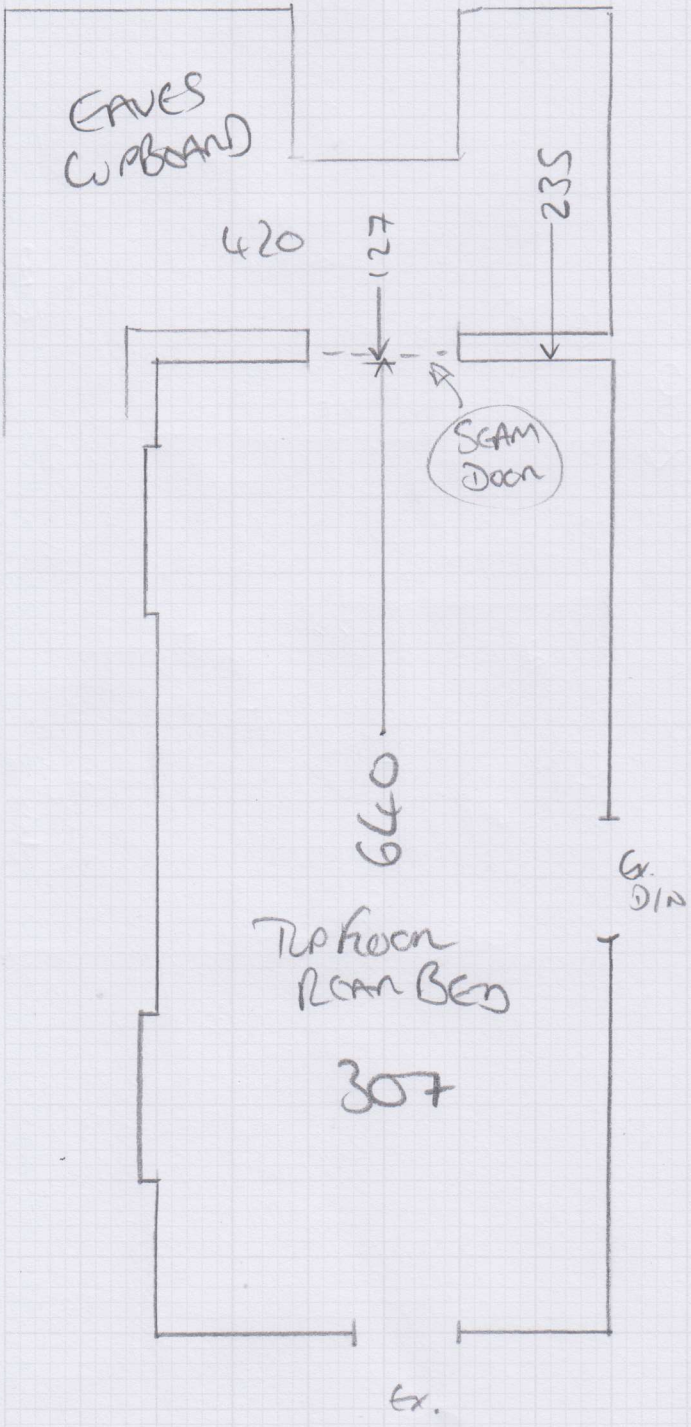

Job No: P19227

Name: MUTH

Address: 10F2

Sheet: of

HANOI

- 638/17

240 x 400  
660 x 400

\* SEE INSTRUCTIONS ON WORKSHEET & ON PLAN 2 OF 2.

TAKE TO SITE IN CASE IT IS NEEDED!

Job No: P29227

Name: MUTH

Address:

2 of 2

- \* CAREFULLY UPFIT BEDROOM CARPET IN A WHOLE PIECE (NO PROBLEM ROLLING UP CURBOARD)
- \* FIT NEW CARPET TO ROOM & CURBOARD - RE-USE EXISTING U/LAY & GRIPPER ETC.