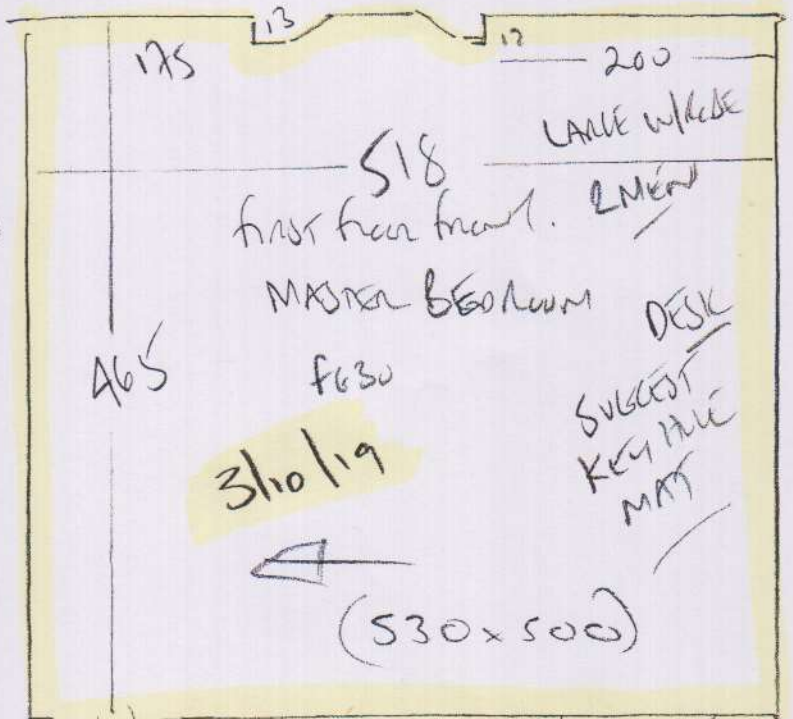

WASTE TO  
CUBBOARD.  
END ON SIDE  
WASTE FROM  
SAME ROOM  
POSSIBLY 2 PIECES

P29227  
MUTH  
4 CASTELLO AVENUE  
SWISS BEA  
**10F1**

FINELOOP - fco - 506

- 530 x 500
- 540 x 500
- 655 x 400

White Venter in 1st Bed  
on Rubber + Handboard

1st floor 2 Beds (Moms!!)

White Leaf five on Rubber