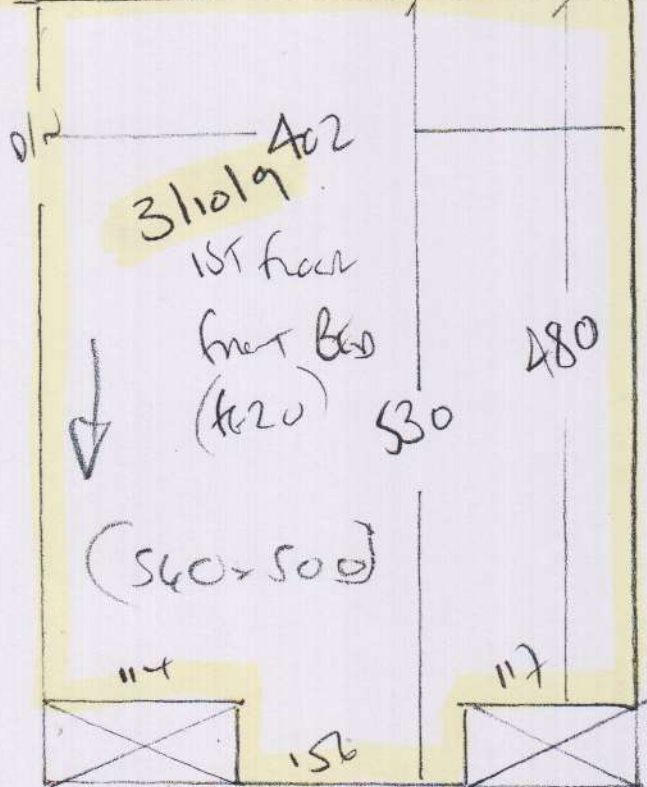

WASTE TO  
CUBBOARD.  
END ON SIDE  
WASTE FROM  
SAME ROOM  
POSSIBLY 2 PIECES

P29227  
MUTH  
4 CASTELLO AVENUE  
SWISS BEA  
**10F1**

FINELOOP - fco - 506

- 530 x 500
- 540 x 500
- 655 x 400

White Venter in 1st Bed  
on Rubber + Handboard

1st floor 2 Beds (Moms!!)

White Leaf five on Rubber