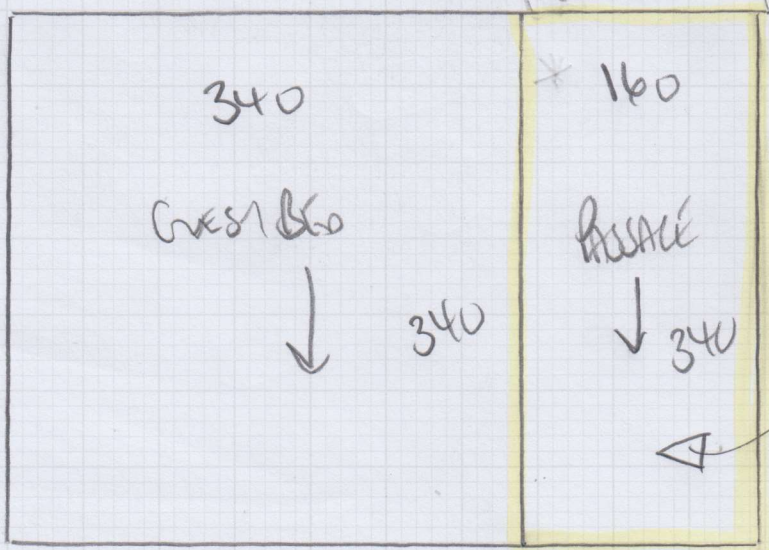

mrcarpet
 REMOVALS 107 42933
 Job No: P29230
 Name: SHEEHAN
 Address: 101 HULLAW ROAD
 SW16 2EL
 Tel:
 Sheet: 1 of 1

GUEST BED + PASSAGE

Fit this room on 12/9.

Passage * to be fitted at later date.

MARK UP & Store 2 WH

ULIMA Twist
 Color BAME GREEN

Room 340 x 500
 17.00 m²

* MARK UP & Store 2 WH for future fitting.