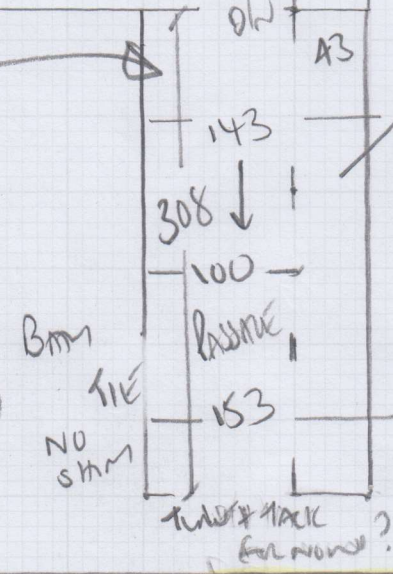

mrcarpet
 REMOVALS 107 42933
 Job No: P29230
 Name: SHEEHAN
 Address: 101 HULLAW ROAD
 SW16 2EL
 Tel:
 Sheet: 1 of 1

GUEST BED + PASSAGE

Fit this room on 12/9.

Passage * to be fitted at later date.

MARK UP & Store 2 WH

ULIMA Twist
 Color BAME GREEN

Room 340 x 500
 17.00 m²

* MARK UP & Store 2 WH for future fitting.