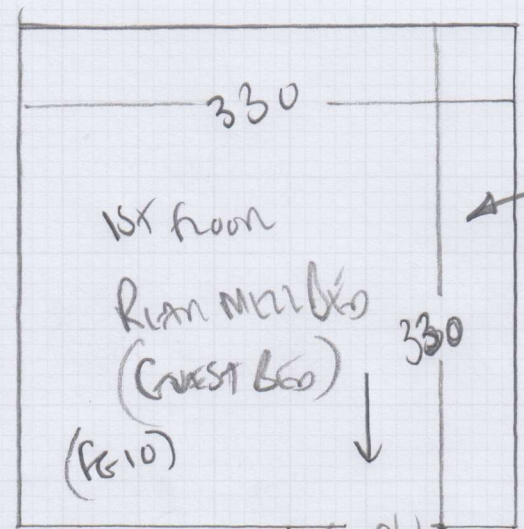

mrcarpet
 REMOVALS 107 42933
 Job No: P29230
 Name: SHEEHAN
 Address: 101 HULLAW ROAD
 SW16 2EL
 Tel:
 Sheet: 1 of 1

GUEST BED + PASSAGE

Fit this room on 12/9.

Passage * to be fitted at later date.

MARK UP & Store 2 WH

ULIMA Twist
 Color BAME GREEN

Room 340 x 500
 17.00 m²

* MARK UP & Store 2 WH for future fitting.