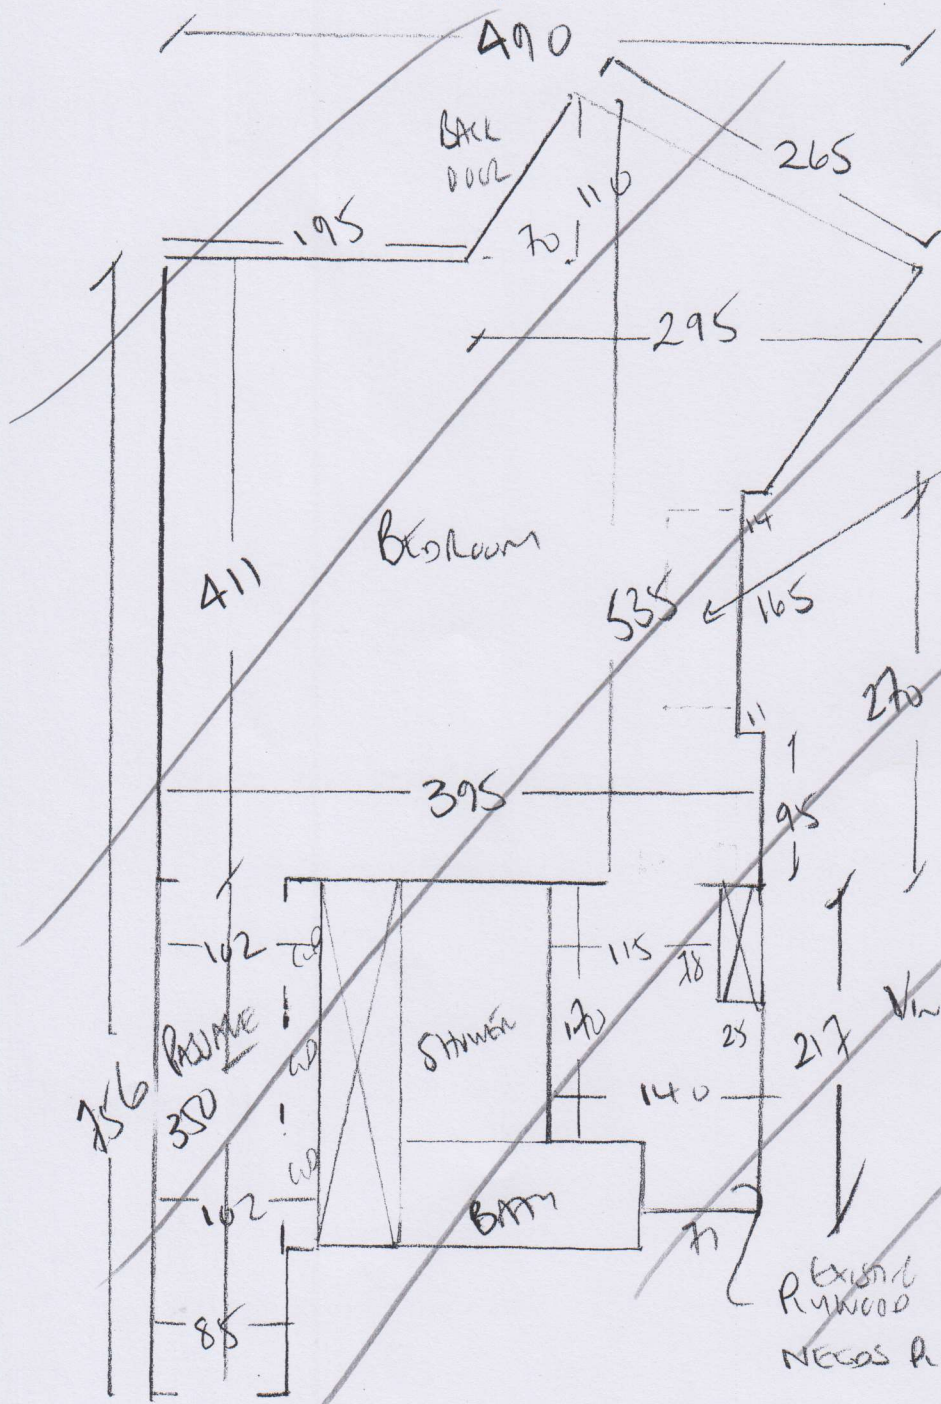

P29232  
FOWKES  
70 RIVERVIEW LOD  
SW138QZ

LOF 2

MISSISSIPPI SMILE (CLEARANCE)

COLORA 104

← 220 x 400M = 880M<sup>2</sup>

P29232  
 FAWKES  
 70 RIVERVIEW GWS

SW13 8Q2

2 of 2

PATCH IN MISSING 3mm H/BAND  
 Bedroom HAS 3mm H/BAND  
 DUNN WITH BEA TREST  
 ON JLP RUBBER + SLEEVE  
 WOOD floorboards  
 BATHROOM H/BAND

Vinyl 230x200m  
 Expand Plywood floor HAS TILES with  
 NEEDS Ply OVER JLP 6mm?

Garage cover  
 to L1  
 (level)

Transform into SAUC  
 Country style TBC  
 7 Boxes 3.62 = 25.34 m<sup>2</sup>

ULTIMATE PONES  
 - BRIGHTON 96  
 VINYL  
 180x300

WATER 20  
 ROOM

LAY OVER EX.  
 Lvl 12" x 12" TILES  
 DOWN (AMIGO)