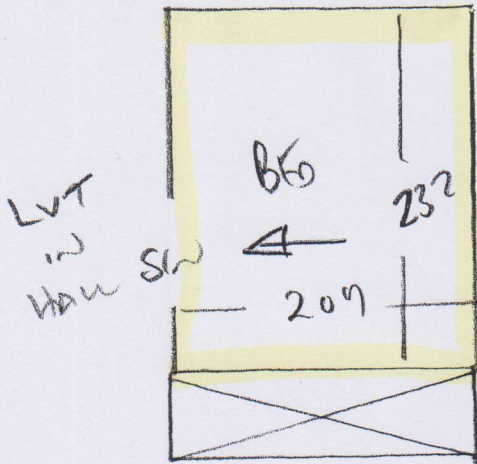

P29232  
FOWKES  
70 RIVERVIEW LOD  
SW138QZ

LOF 2

MISSISSIPPI SMILE (CLEARANCE)

COLORA 104

← 220 x 400M = 880M<sup>2</sup>

P29232  
 FAWKES  
 70 RIVERVIEW GWS

SW13 8Q2

2 of 2

PATCH IN MISSING 3mm H/BAND  
 Bedroom HAS 3mm H/BAND  
 DUNN WITH BEA TREST  
 ON JLP RUBBER + SLEEVE  
 WOOD floorboards  
 BATHROOM H/BAND

Vinyl 230x200m  
 Expand Plywood floor HAS TILES with  
 NEEDS Ply OVER JLP 6mm?

Garage cover  
 to L1  
 (level)

Transform into SAUC  
 Country style TBC  
 7 Boxes 3.62 = 25.34 m<sup>2</sup>

ULTIMATE PONES  
 - BRIGHTON 96  
 VINYL  
 180x300

WATER 20  
 ROOM

LAY OVER EX.  
 Lvl 12" x 12" TILES  
 DOWN (AMIGO)