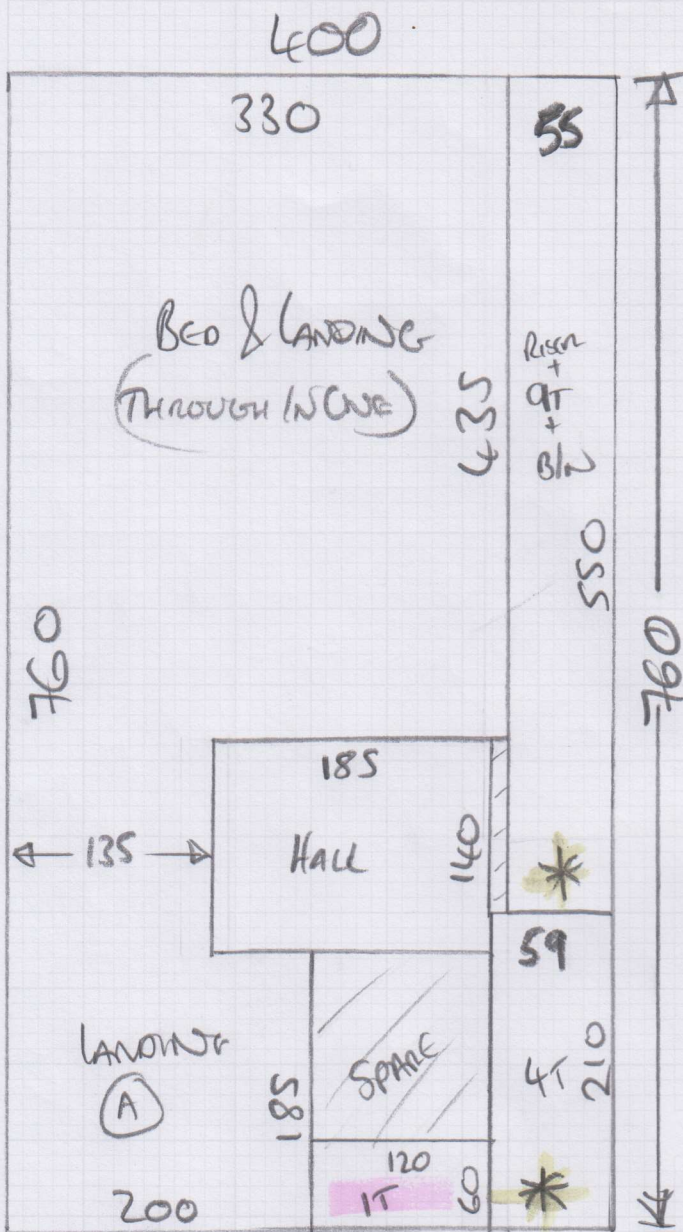

Job No: P29233

Name: 1220

Address:

1 of 2

Tel:

Sheet: of:

SAL HAVANA

- ONE

760 x 400

= 30.4m²

* Key from PUTNEY SHOP

* = CUT RUNNERS AT W/H & SEND TO KASIA ASAP.

LONGER FLIGHT 55cm WIDE
 + SHORTER FLIGHT 59cm WIDE
 VERY TOP STEP TO WOOD - FULL WIDTH

* Remove & fit an OAK T/hold

Close Cover - Top STEP
Top from 59cm TAKE runner

1st from 55cm
TAKE runner