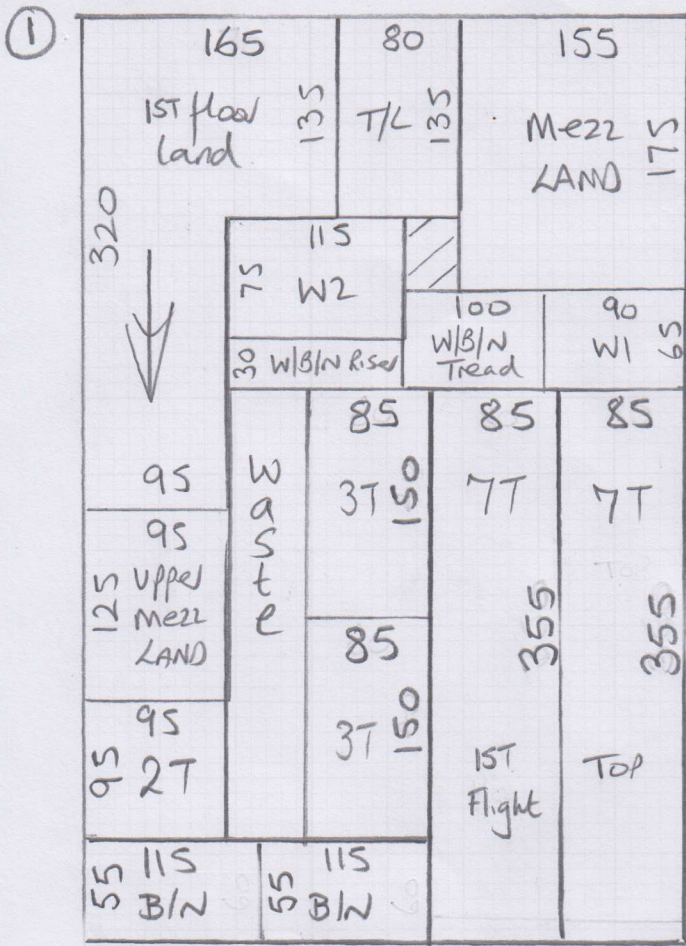

mrcarpet
 Job No: P29234
 Name: Thompson
 Address:
 Tel:
 Sheet: 1 of 4

Ayrshire Clearance
Col. Kilmanock

Front Bed 425 x 400
 Cut Plan ② 1175 x 400
 16'00 x 400
 = 64m²

Fit Lux pu foam
 to all 4 Rooms
 & Heavy to STRS/LANDS

Fit this Room on 2nd day
 so Customer can use it to
 store stuff from other beds.

mrcarpet

Job No: P29234

Name: Thompson

Address:

Tel:

Sheet: (2 of 4)

Albaron (weave)

Col. Alb-036

Cut Plan ① 595×400
 $= \underline{\underline{23.80m^2}}$

Coir - Natural

Matwell = 105×100

(To Weave @ 90×93)

P29234

Job No:

Name:

Address:

Tel:

Sheet:

40/4