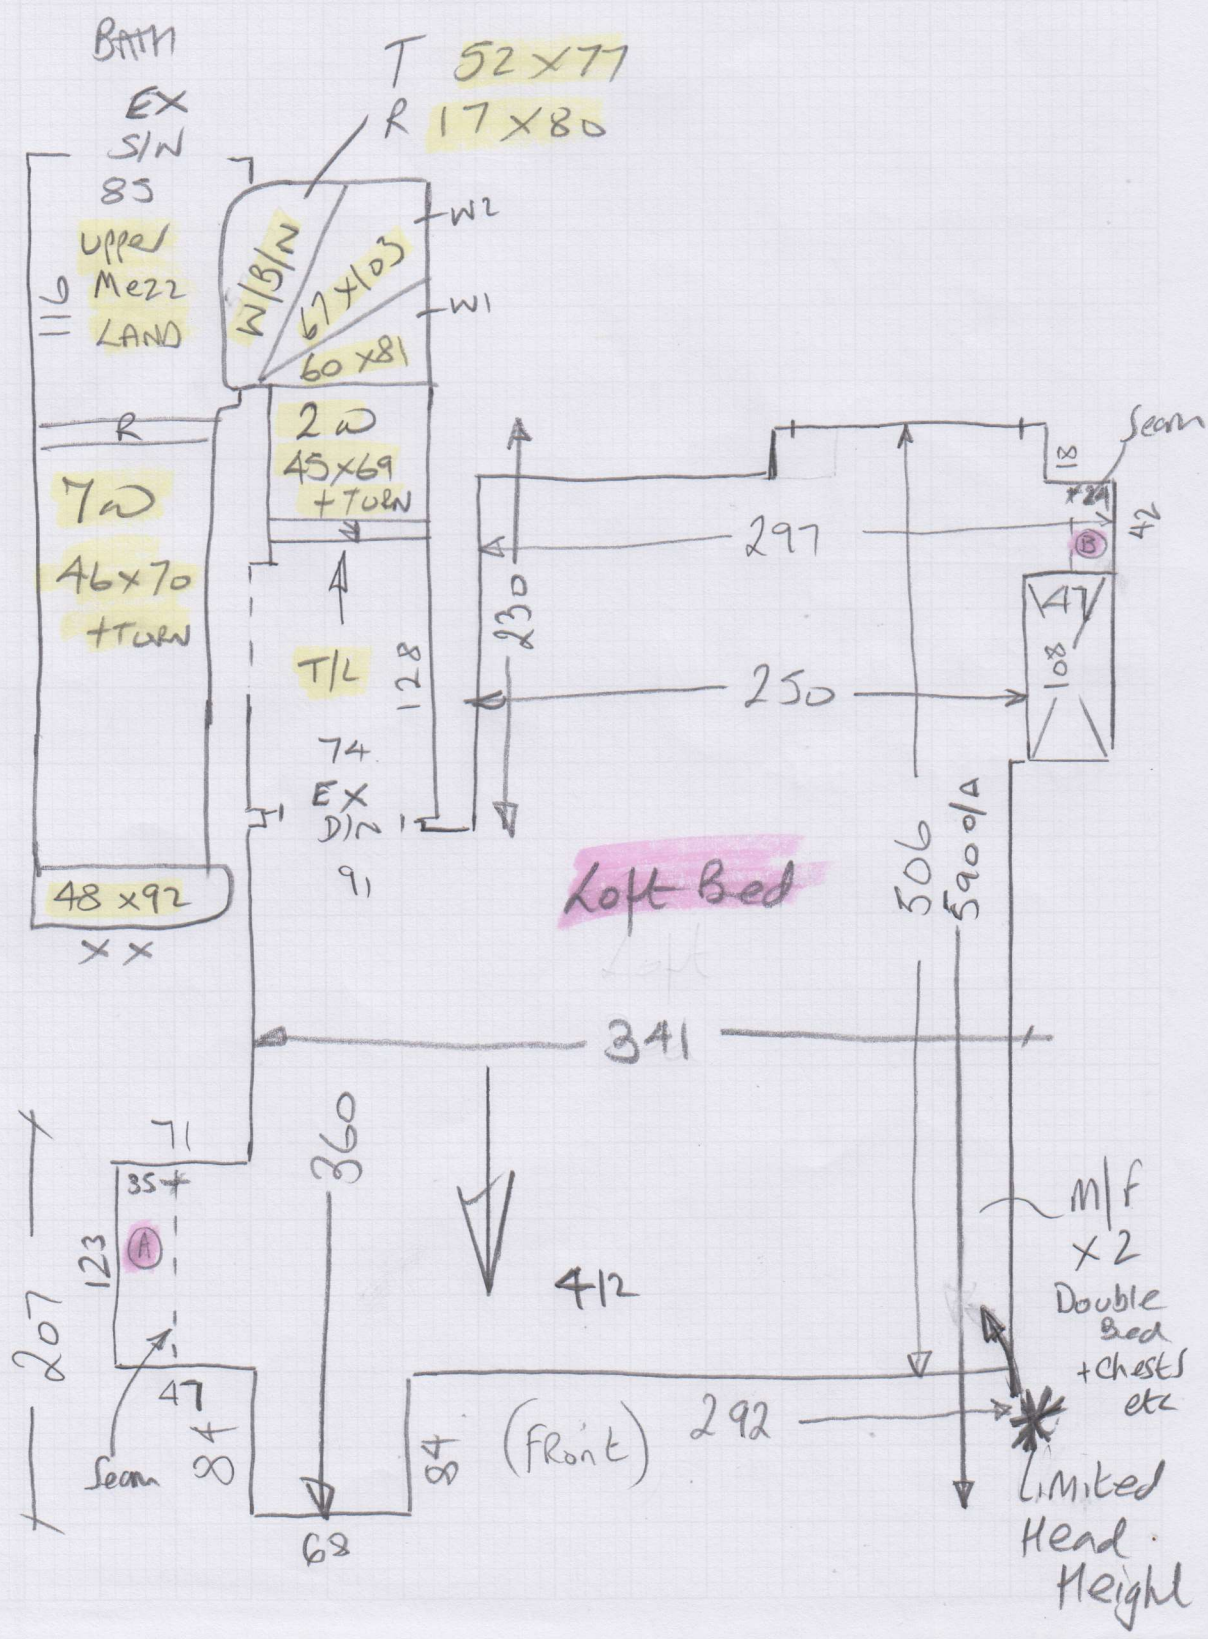

mrcarpet
 Job No: P29234
 Name: Thompson
 Address:
 Tel:
 Sheet: 1 of 4

Ayrshire Clearance
Col. Kilmanock

Front Bed 425 x 400
 Cut Plan ② 1175 x 400
 16'00 x 400
 = 64m²

Fit Lux pu foam
 to all 4 Rooms
 & Heavy to STRS/LANDS

Col. Alb-036

Cut Plan ① 595×400
 $= \underline{\underline{23.80m^2}}$

Coir - Natural

Matwell = 105×100

(To Weave @ 90×93)

P29234

Job No:

Name:

Thompson

Address:

Tel:

Sheet:

3 of 4

P29234
Thompson

Job No:

Name:

Address:

Tel:

Sheet:

40/4