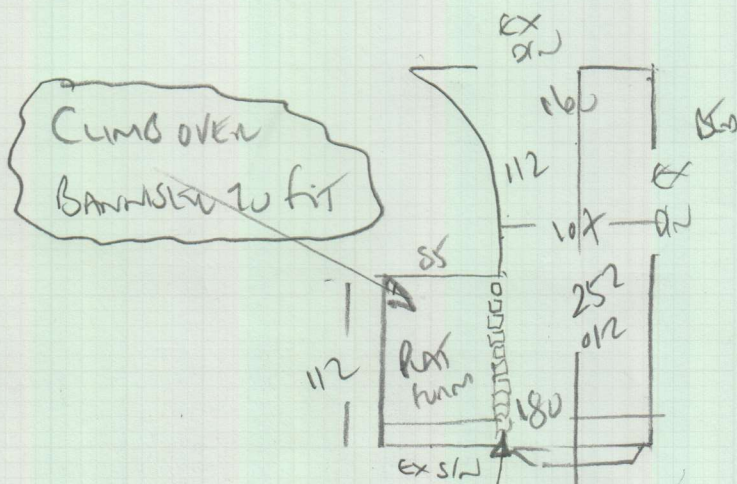

Job No: P29235
 Name: HOWARD
 Address: 38 LANSDALE ROAD
 SW3 9TB
 Tel:
 Sheet: 1 of 2

CAULDISH SOURCE

COLOUR CAB22

4

RAW 460 x 500

23m²

Re-use ex u/Lay # 51e

Job No: P29235
Name: HOWARD
Address: 38 LEWISDALE ROAD
SW13 9ES

Tel: _____
Sheet: 2 of 2

* EXISTING CARVES
to remain from here
Down to 101 from

Seam in
Between
SPINDLES

UP TO EXISTING CARVES
ON JUP RUBBER + SKOUE - RE-USE
EXISTING BARS? - RE-USE

SP 41x82

117
↑ 45x77

Re-use ex u/lay # s/le T/ovt
only 3 years old.