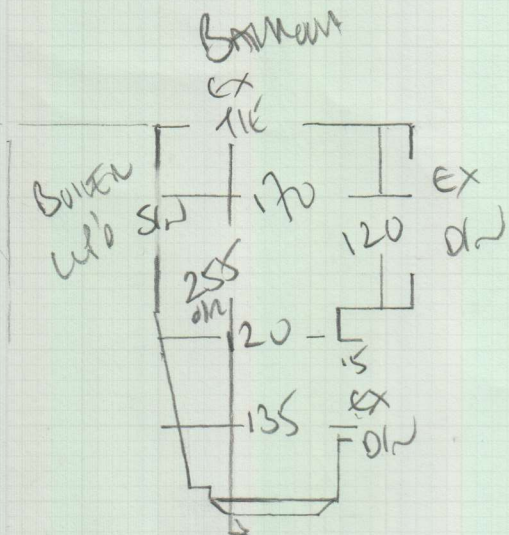

Job No: P29235
 Name: HOWARD
 Address: 38 LANSDALE ROAD
 SW3 9TB
 Tel:
 Sheet: 1 of 2

CAULDISH SOURCE

COLOUR CAB22

4

RAW 460 x 500

23m²

Re-use ex u/Lay # 51e

Job No: P29235
Name: HOWARD
Address: 38 LEWISDALE ROAD
SW13 9ES

Tel: _____
Sheet: 2 of 2

* EXISTING CARVES
to remain from here
Down to 101 from

Seam in
Between
SPINDLES

UP TO EXISTING CARVES
ON JUP RUBBER + SKOUE - RE-USE
EXISTING BARS? - RE-USE

SP 41x82

117
↑ 45x77

Re-use ex u/lay # s/le T/ovt
only 3 years old.