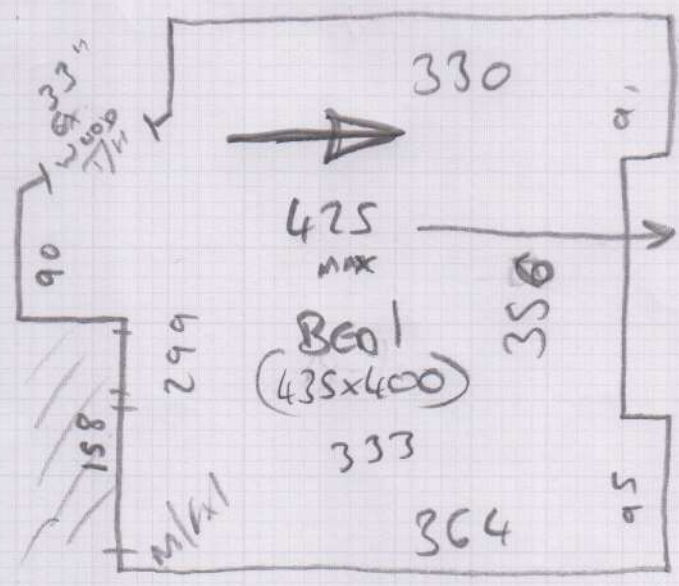

Job No: P29238
Name: Bunge
Address: 10fl
Tel:
Sheet: of:

TWO TON DUNAFIT
NO S/E - NOT STUCK!
Full Prep Required!

ROULAND 50
- ROTSON 37

Bed 1 = 435 x 400
Dining Room = 325 x 600
Bed 2 = 315 x 500

= 46.15 m²