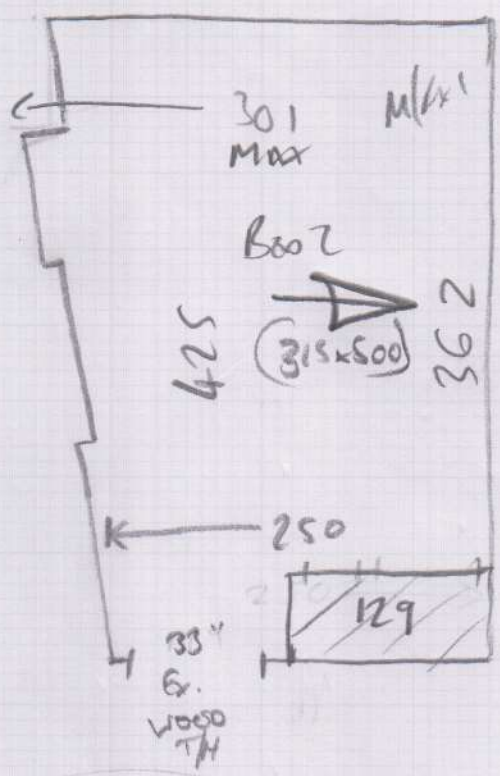

Job No: P29238
Name: Bunge
Address: 10fl
Tel:
Sheet: of:

TWO TON DUNAFIT
NO S/E - NOT STUCK!
Full Prep Required!

ROULAND 50
- ROTSON 37

Bed 1 = 435 x 400
Dining Room = 325 x 600
Bed 2 = 315 x 500

= 46.15 m²