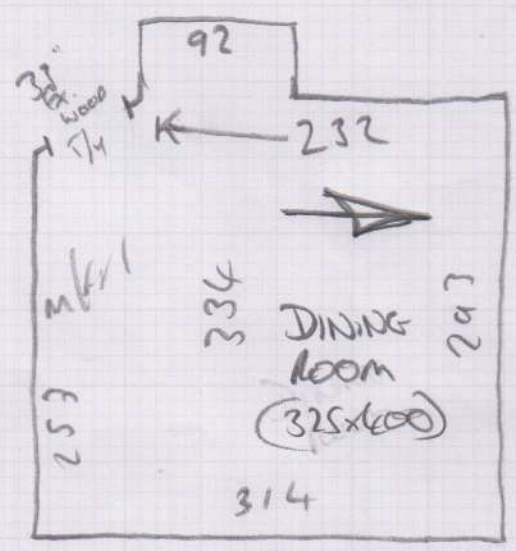

Job No: P29238
Name: Bunge
Address: 10fl
Tel:
Sheet: of:

TWO TON DUNAFIT
NO S/E - NOT STUCK!
Full Prep Required!

ROULAND 50
- ROTSON 37

Bed 1 = 435 x 400
Dining Room = 325 x 600
Bed 2 = 315 x 500

= 46.15 m²