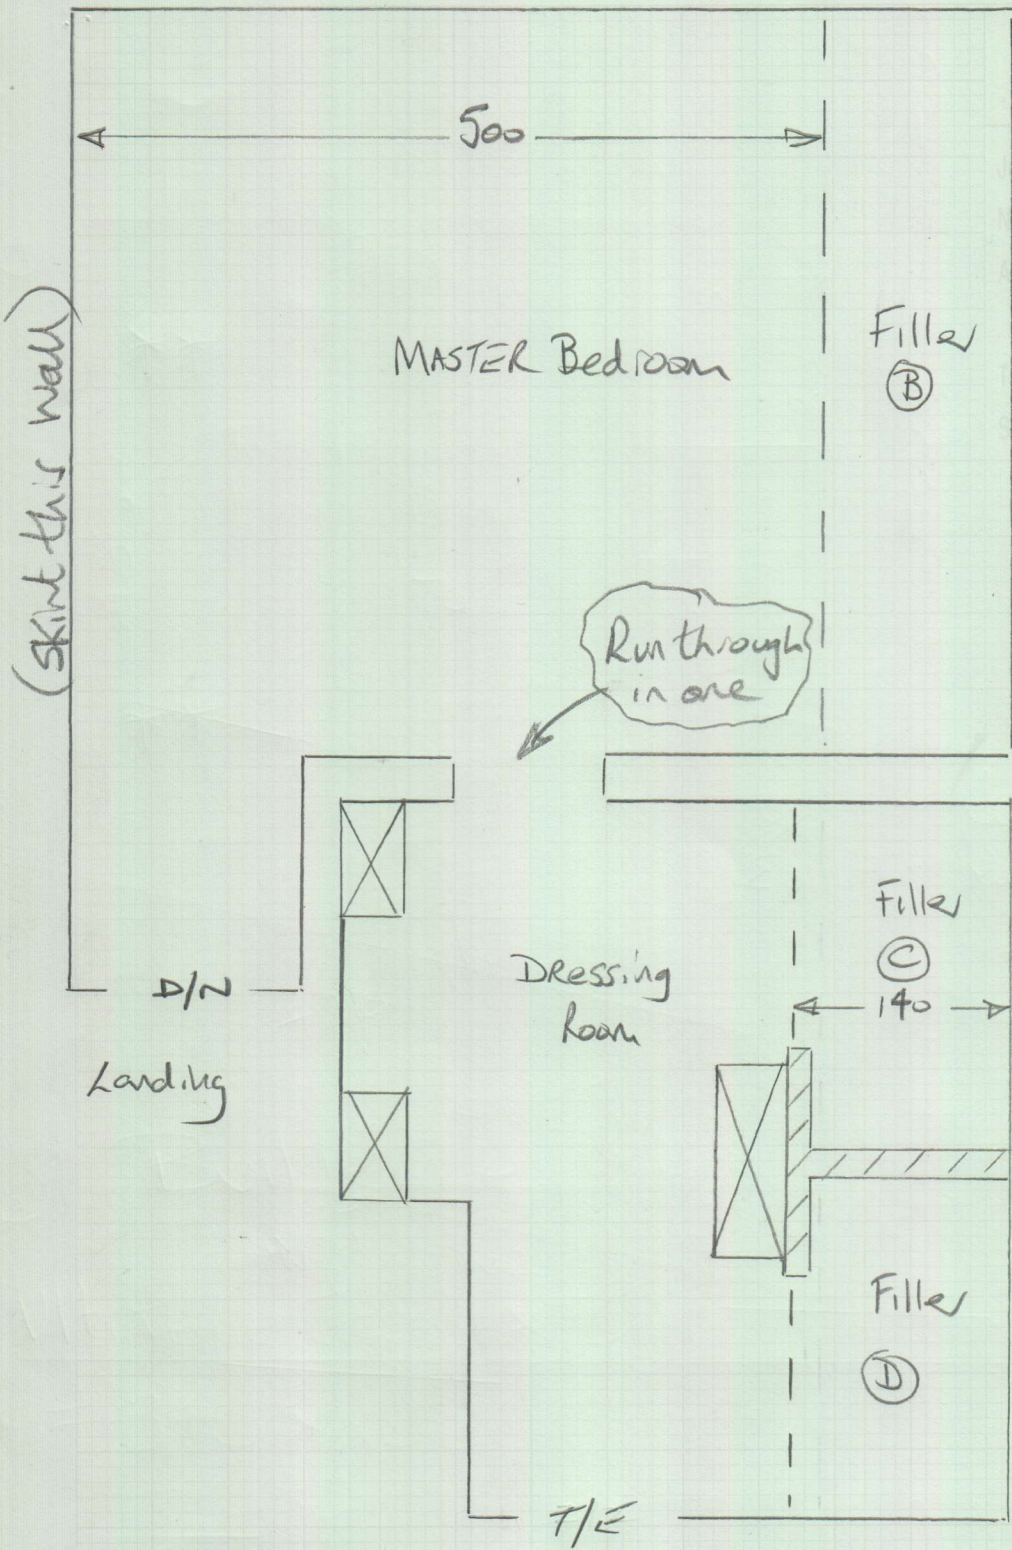

5090 x 500
 = 254.50m²

Must cut Runners to exact lengths

25m Roll ①	25m Roll ②	Cut ③
380	530	180
335	1045	
1175	870	
575	2445	
2465		

* Fit New Polished Al. BARS to Bed + Bath doors on the 1ST floor only. Ex Al. BARS to remain elsewhere

** = Fit these Rooms on Day 1

④

⑤

mrcarpets

P29247
Bishop

Job No:

Name:

Address:

Tel:

Sheet:

3 of 9

P29247
Bishop

4 of 9

Seaming Plan
for MASTER Bed
+ Dressing Rm

BACK

mrcarpets

P29247
Bishop

Job No:
Name:
Address:
Tel:
Sheet: of

7 of 9

SKINK THIS WALL

3/4
68

648

612

Master Bed