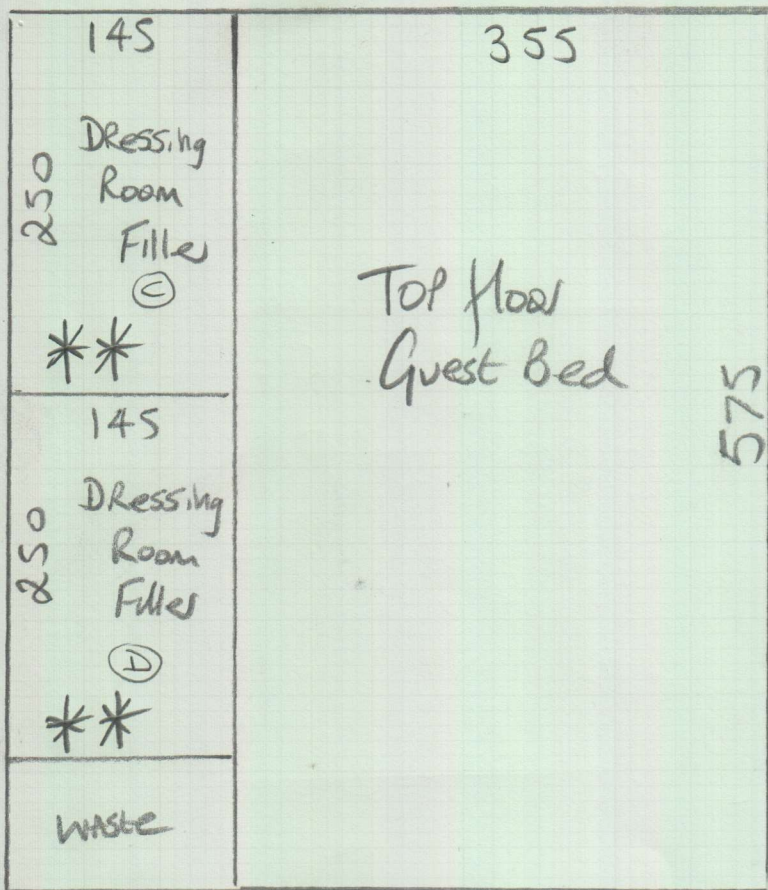

mrcarpets

Job No: P29247
 Name: Bishop
 Address:

1 of 9

Sloane Twist 50
Col. SLO-5042

- 15T Hr Large front Bed 530x500**
- 15T Hr Small front Bed 380x500**
- Ground floor Games Rm 335x500
- Cut Plan ① 1045x500
- Cut Plan ② 180x500
- Cut Plan ③ 1175x500
- Cut Plan ④ 575x500
- Cut Plan ⑤ 870x500

5090 x 500
 = 254.50m²

Must cut Runners to exact lengths

25m Roll ①	25m Roll ②	Cut ③
380	530	180
335	1045	
1175	870	
575	2445	
2465		

* Fit New Polished Al. BARS to Bed + Bath doors on the 1ST floor only. Ex Al. BARS to remain elsewhere

** = Fit these Rooms on Day 1

④

⑤

mrcarpets

P29247
Bishop

Job No:

Name:

Address:

P29247
Bishop

Job No:
Name:
Address:
Tel:
Sheet: of

7 of 9

SKINK THIS WALL

3/4
68

648

612

Master Bed