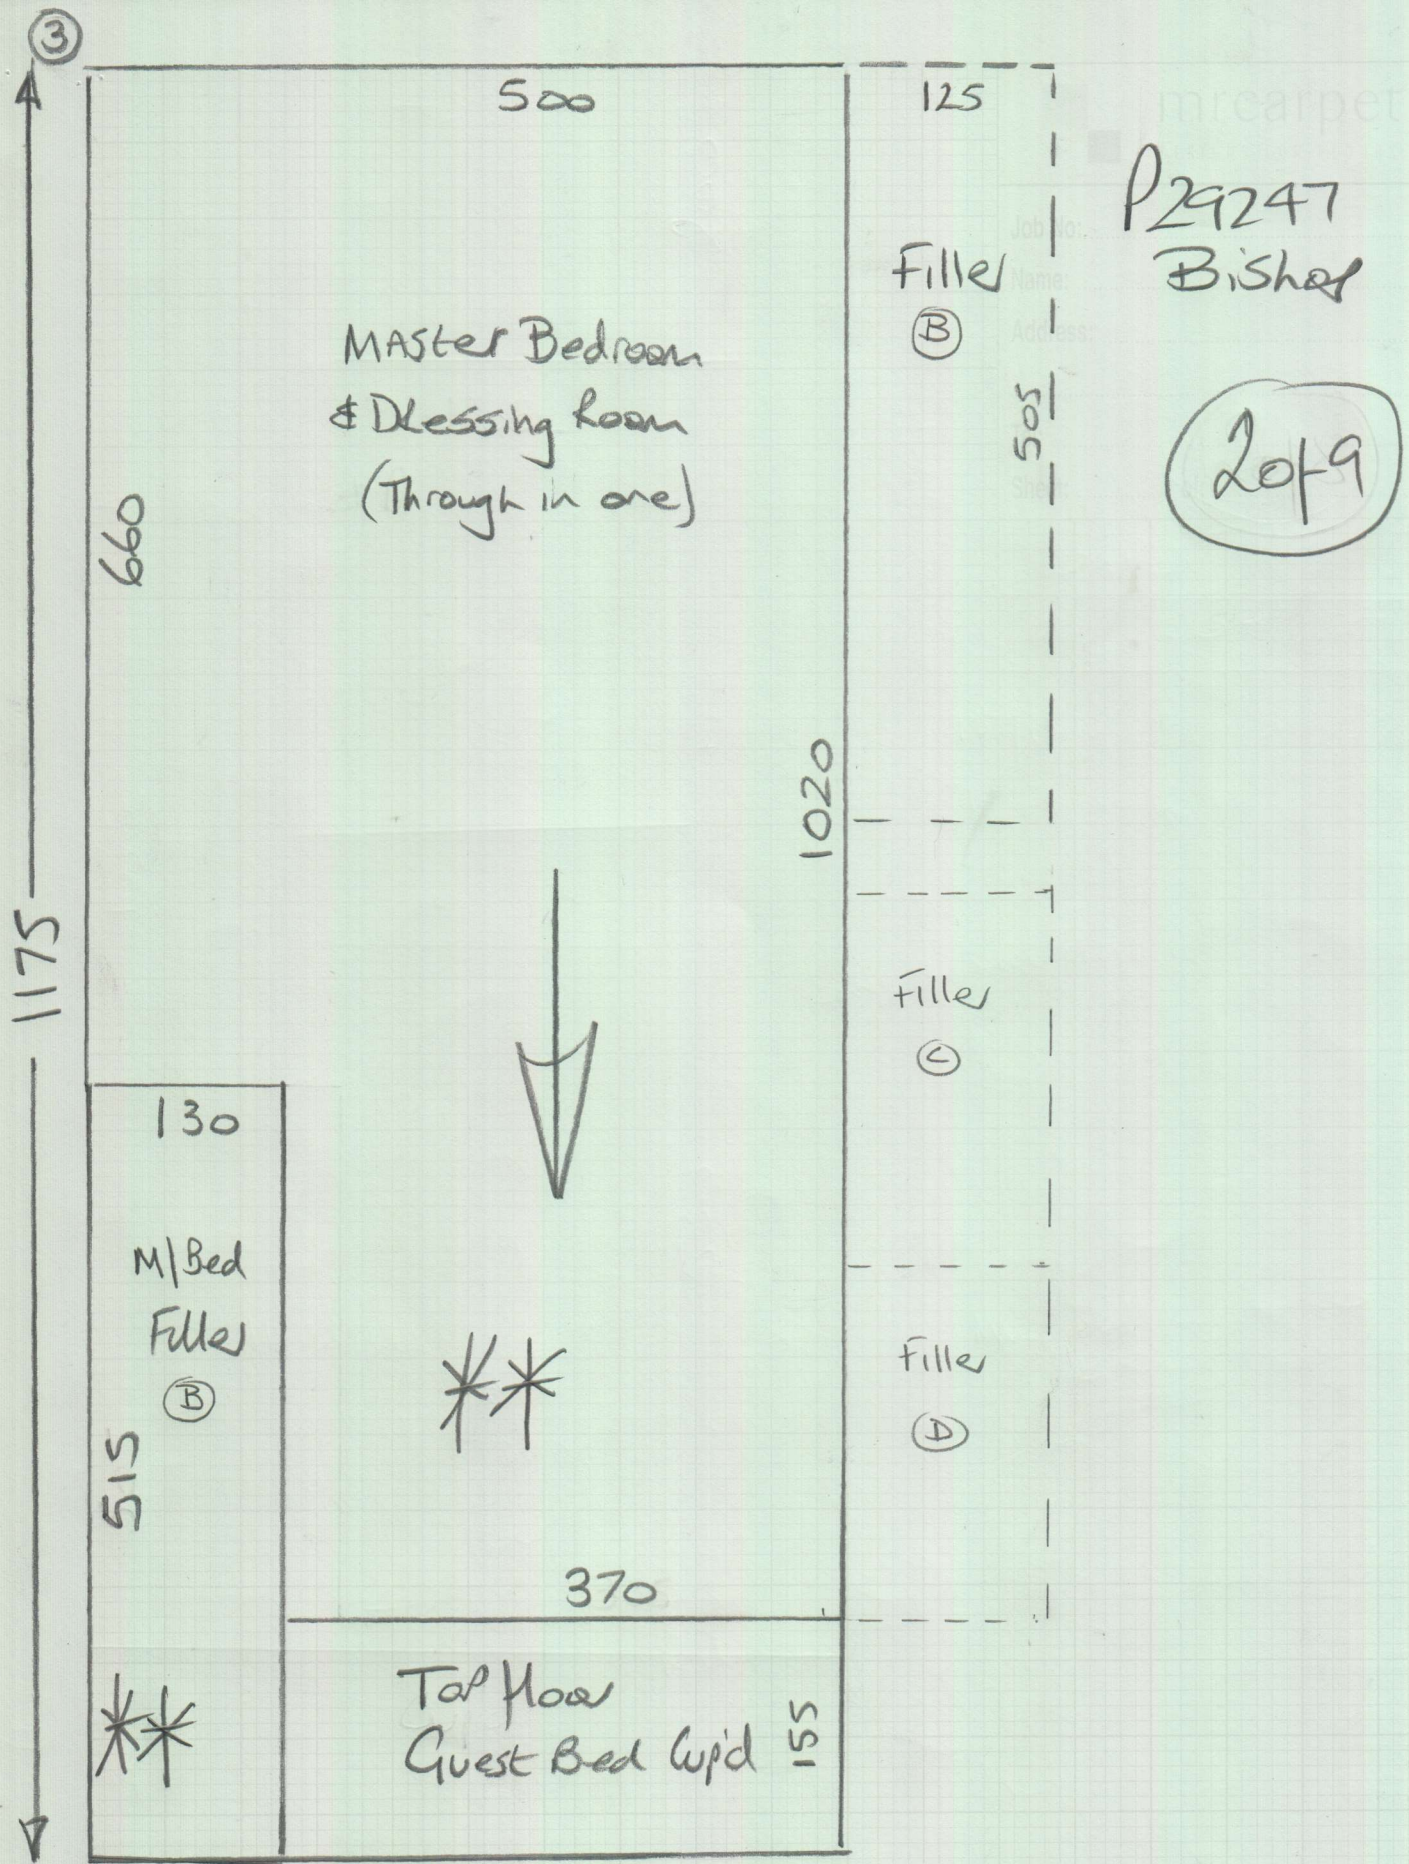

mrcarpets

Job No: P29247
 Name: Bishop
 Address:

1 of 9

Sloane Twist 50
Col. SLO-5042

- 15T Hr Large front Bed 530x500**
- 15T Hr Small front Bed 380x500**
- Ground floor Games Rm 335x500
- Cut Plan ① 1045x500
- Cut Plan ② 180x500
- Cut Plan ③ 1175x500
- Cut Plan ④ 575x500
- Cut Plan ⑤ 870x500

5090 x 500
 = 254.50m²

Must cut Runners to exact lengths

25m Roll ①	25m Roll ②	Cut ③
380	530	180
335	1045	
1175	870	
575	2445	
2465		

* Fit New Polished Al. BARS to Bed + Bath doors on the 1ST floor only. Ex Al. BARS to remain elsewhere

P29247
Bishop

Job No:
Name:
Address:
Tel:
Sheet: of

7 of 9

SKINK THIS WALL

3/4
68

648

612

Master Bed

Tel:

Sheet:

9 of 9

212

33" Hall
Tiled..