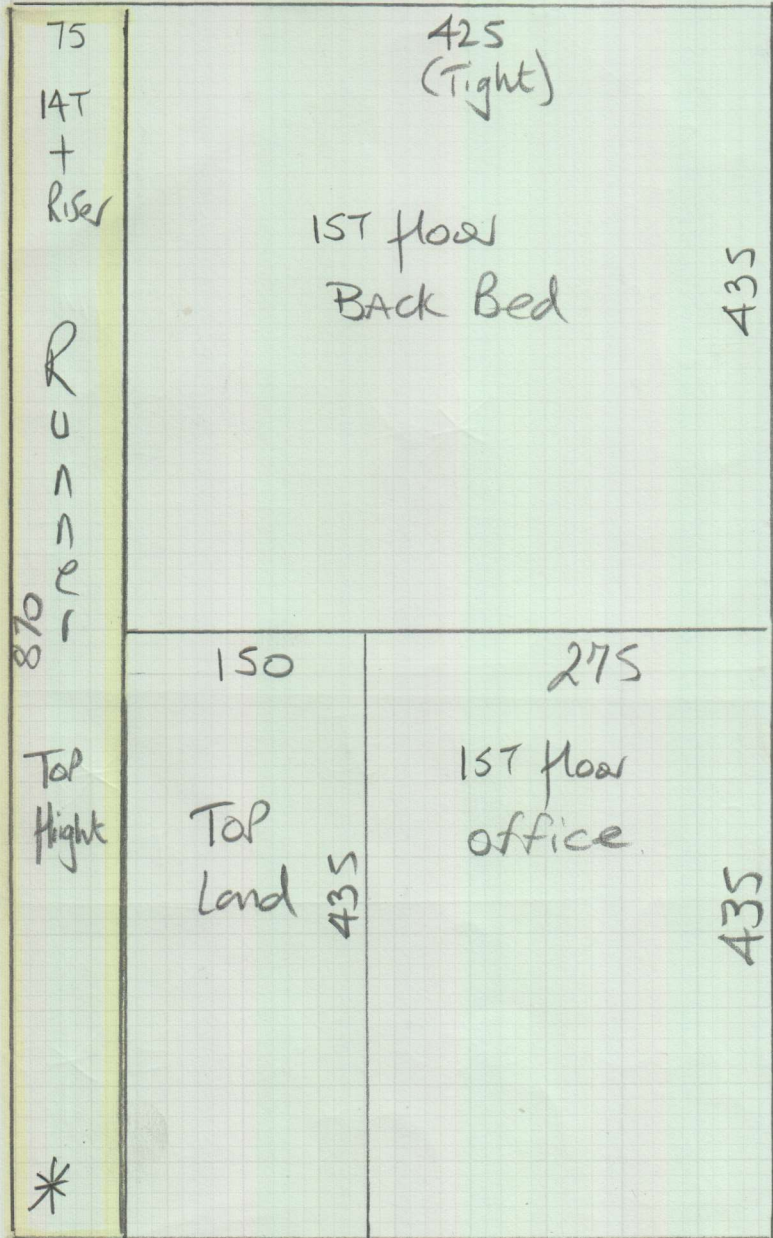

mrcarpets

Job No: P29247
 Name: Bishop
 Address:

1 of 9

Sloane Twist 50
Col. SLO-5042

- 15T Hr Large front Bed 530x500**
- 15T Hr Small front Bed 380x500**
- Ground floor Games Rm 335x500
- Cut Plan ① 1045x500
- Cut Plan ② 180x500
- Cut Plan ③ 1175x500
- Cut Plan ④ 575x500
- Cut Plan ⑤ 870x500

5090 x 500
 = 254.50m²

Must cut Runners to exact lengths

25m Roll ①	25m Roll ②	Cut ③
380	530	180
335	1045	
1175	870	
575	2445	
2465		

* Fit New Polished Al. BARS to Bed + Bath doors on the 1ST floor only. Ex Al. BARS to remain elsewhere

** = Fit these Rooms on Day 1

④

⑤

mrcarpets

P29247
Bishop

Job No:

Name:

Address:

P29247
Bishop

Job No:
Name:
Address:
Tel:
Sheet: of

7 of 9

SKINK THIS WALL

3/4
68

648

612

Master Bed