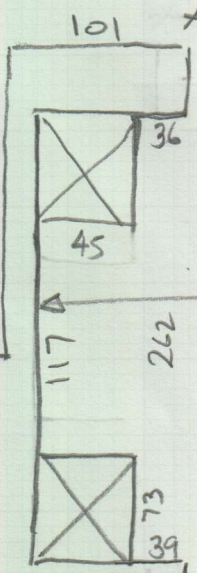

BACK

mrcarpets

P29247
Bishop

Job No:
Name:
Address:
Tel:
Sheet: of

7 of 9

SKINK THIS WALL

3/4
68

648

612

Master Bed

filler
ⓑ

491

994

Run through
in one

254

155

D/N

LANDING

Dressing Rm

filler
Ⓒ

438

133

Dressing Room

filler
Ⓓ

3/55

168

2/2

33"

254
480

393
45
438