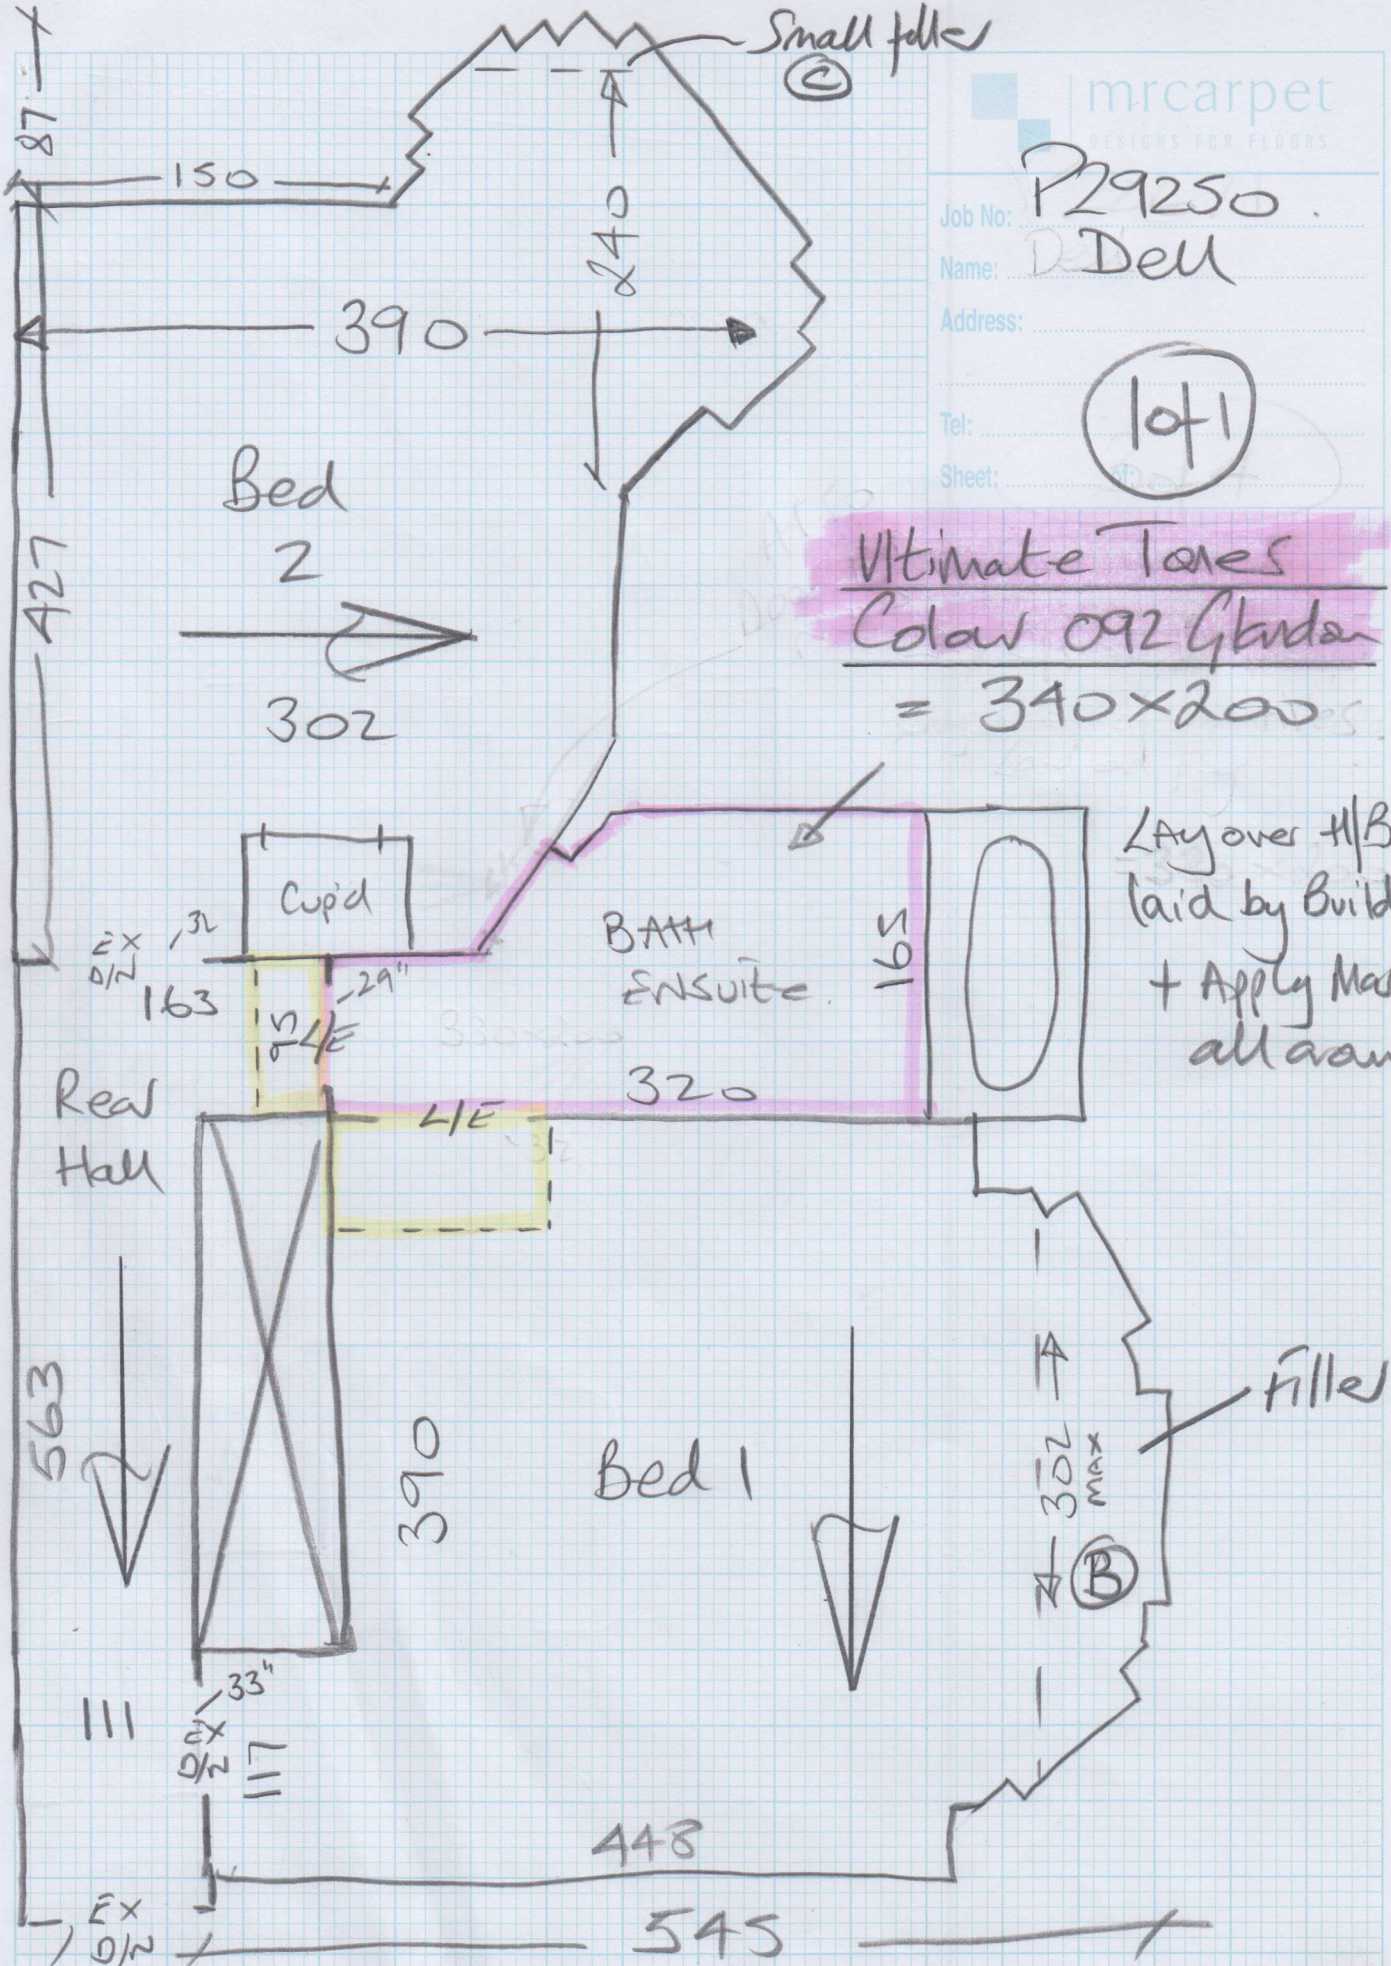

mrcarpet  
DESIGNS FOR FLOORS

Job No: P29250  
Name: D Dell  
Address:  
Tel: (101)  
Sheet:

\* Cut out water damaged Carpet & Seam in SPARE CARPET on site