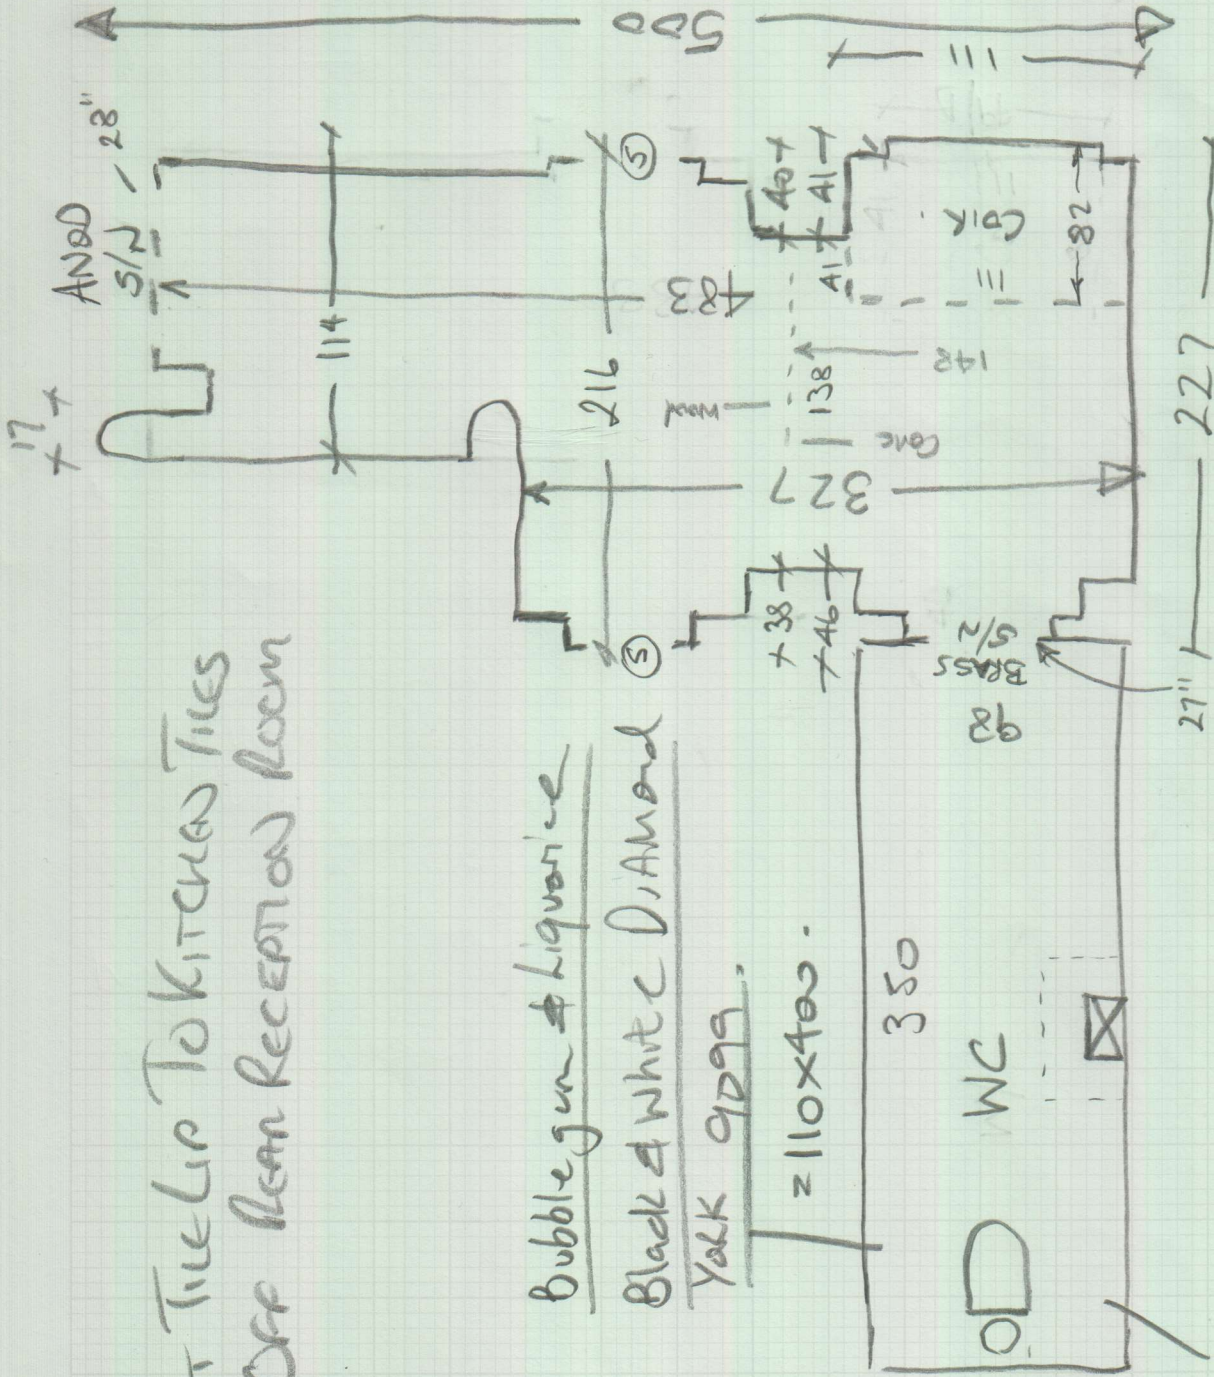

Check Measure 9/12

FIT SQUARE
EDGE @ CORN
(MIRING AS NEEDED)

Job No: P29255
Name: CRAMSIK
Address: 1081
Tel:
Sheet: of:

• FIT TILE LIP TO KITCHEN TILES
OFF REAR RECEPTION ROOM

Bubble gum & liquorice
Black & White Diamond
YAKK 9299.
= 110x400.

Ply, Counter Sink & Screwed
• Lay Hboards over top to prevent screw holes/joints
showing through & lay Chimney over.