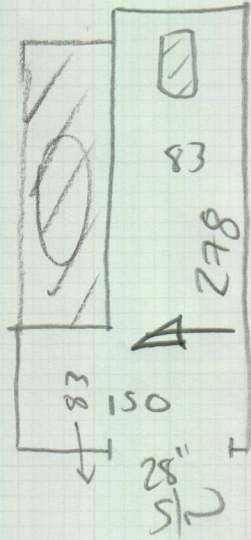

1st Floor Bathroom

mrcarpets
Job No: P29258
Name: HEDOLE
Address:
Tel: (LOF1)
Sheet: 01

XL SUPERGRIP

- ROCK - LIGHT GREY

160 x 300

= 4.8 m²

LAM H/BOARD + C VINYL

UNLIT CRT, FELT U/LAY & S/E