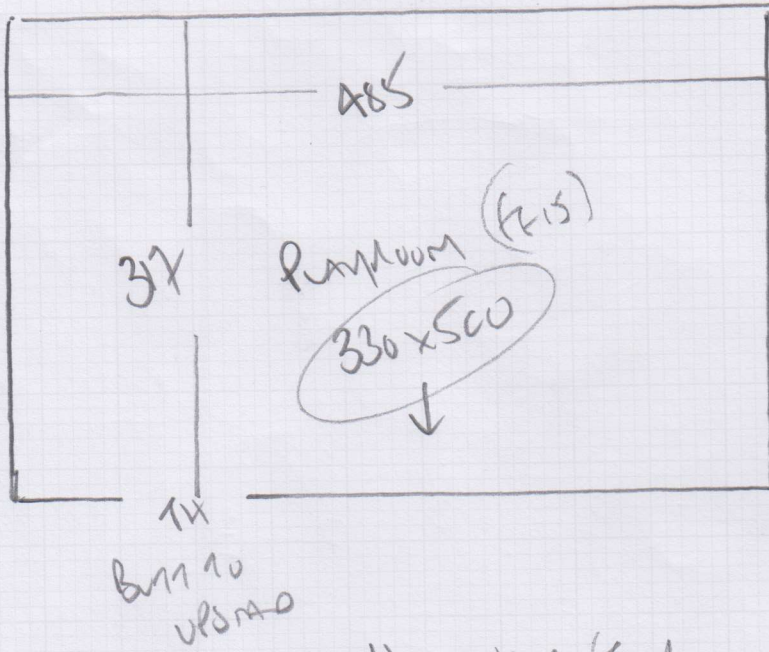

25m roll
 + 6.05 & 3.65 CUTS

1ST floor STAIRS
 TOLM KUNTER
 FRENCH
 Color FLO-08
 190 x 400
 760m²

mrcarpets
 Job No: P29260
 Name: RAN
 Address: 14 frontax Mews
 Upper Richmond Road
 SW15 6TF
 Tel:
 Sheet:
 2006

Job No: P29260
Name: RAM
Address: 14 FAIRFAX ROAD

Tel: SWIS 666

Sheet of 306

FIRST RUN OF STAIRS

FLORENCE
COLONY - 08
190 x 400

160m²

Whipped 129m².

- * Cut Down To 70cm Wide Runners - Match All Stripes.
- Send To Kasia For Whipping ASAP.
- Keep Some Piece Until Job Complete

Job No: P29260
 Name: RAM
 Address: 14 FAULFAX MEWS
 UPPER MORNINGS ROAD
 Tel: SWIS 6FF
 Sheet: (6066)

HALLWAY (to be wood) ANTECK
 TILES AS PRESENT