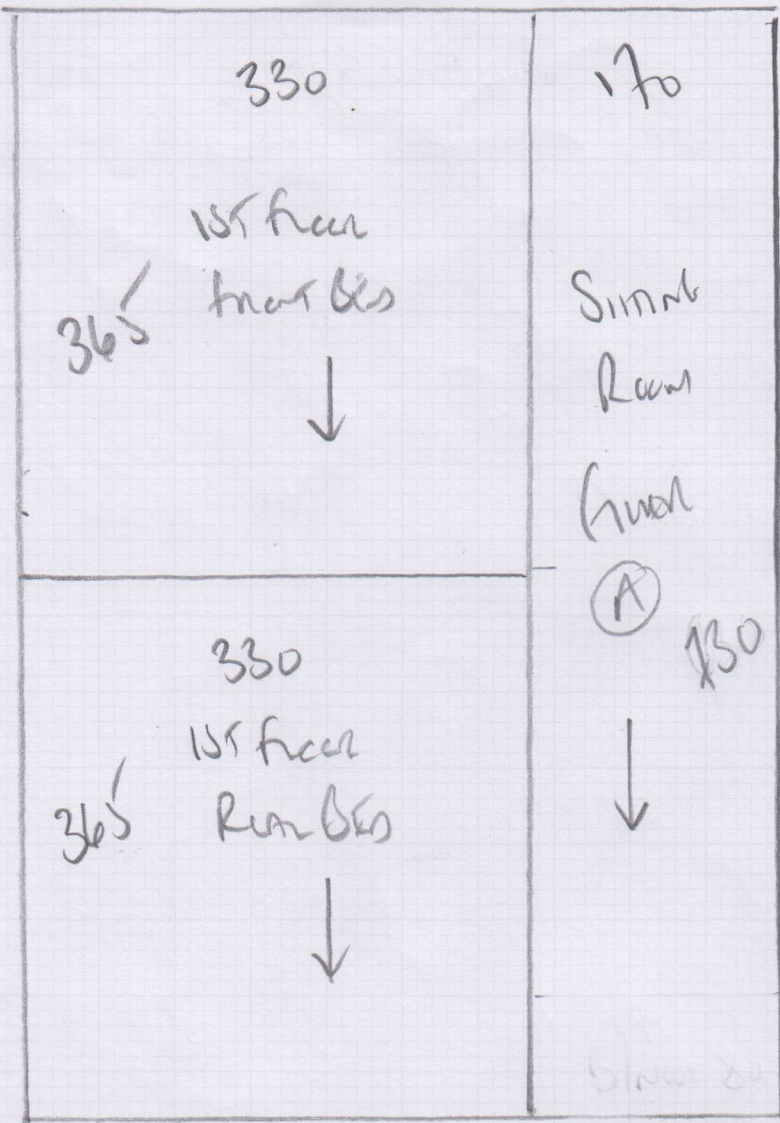

mrcarpet
 Job No: P29260
 Name: RA1
 Address: 14 FAIRFAX MEWS
 UPPER LICHFIELD ROAD
 SW15 6TF
 Sheet: 1 of 6

SLOAN TMS 50'
Color 5044

- Run 1 700 x 500
- Run 2 605 x 500
- Run 3 730 x 500
- Run 4 675 x 500
- Run 5 330 x 500
- 1st Floor 365 x 500
- 3405 x 500

25m roll
 + 6.05 & 3.65 CUTS

1ST floor STAIRS
 TOLM KUNTER
 FRENCH
 Color FLO-08
 190 x 400
 760m²

mrcarpets
 Job No: P29260
 Name: RAN
 Address: 14 frontax Mews
 Upper Richmond Road
 SW15 6TF
 Tel:
 Sheet:
 2006

Job No: P29260
Name: RAM
Address: 14 FAIRFAX ROAD

Tel: SWIS 666

Sheet of 306

FIRST RUN OF STAIRS

FLORENCE
COLONY - 08
190 x 400

160m²

Whipped 129m².

- * Cut Down To 70cm Wide Runners - Match All Stripes.
- Send To Kasia For Whipping ASAP.
- Keep Some Piece Until Job Complete

Job No: P29260
 Name: RAM
 Address: 14 FAULFAX MEWS
 UPPER MORNINGS ROAD
 Tel: SWIS 6FF
 Sheet: (6066)

HALLWAY (to be wood) ANTECK
 TILES AS PRESENT