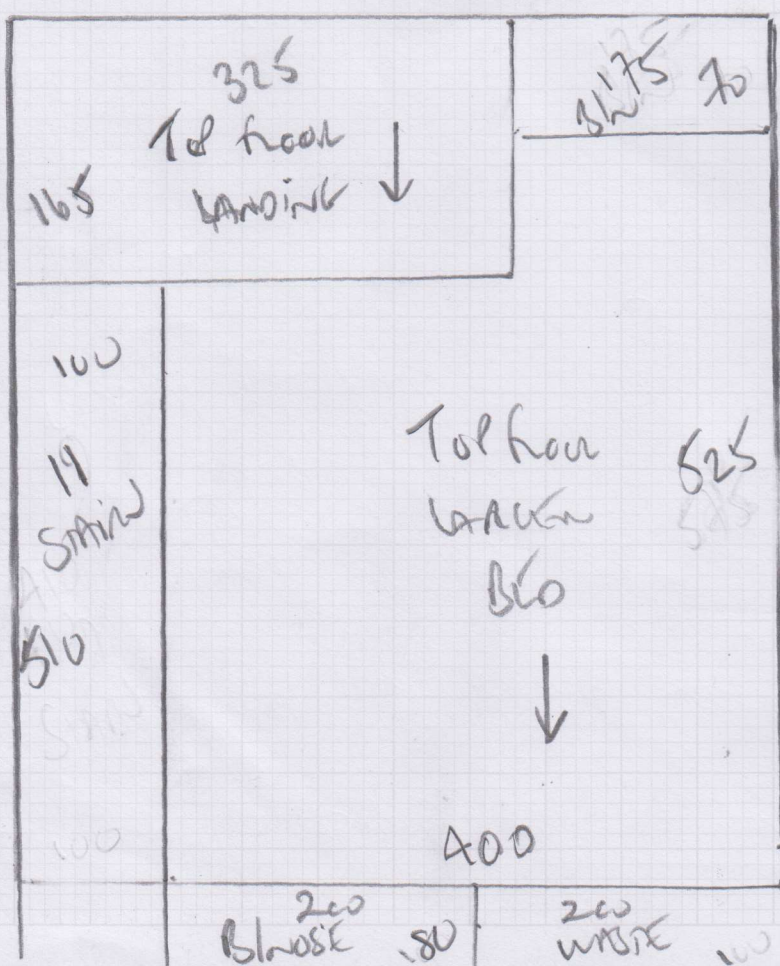

mrcarpet
 Job No: P29260
 Name: RA1
 Address: 14 FAIRFAX MEWS
 UPPER LICHFIELD ROAD
 SW15 6TF
 Sheet: 1 of 6

SLOAN TMS 50'
Color 5044

- Run 1 700 x 500
- Run 2 605 x 500
- Run 3 730 x 500
- Run 4 675 x 500
- Run 5 330 x 500
- 1st Floor 365 x 500
- 3405 x 500

25m roll
 + 6.05 & 3.65 CUTS

1ST floor STAIRS
 TOLM KUNTER
 FRENCH
 Color FLO-08
 190 x 400
 760m²

mrcarpets
 Job No: P29260
 Name: RAN
 Address: 14 frontax Mews
 Upper Richmond Road
 SW15 6TF
 Tel:
 Sheet:
 2006

Job No: P29260
Name: RAM
Address: 14 FAIRFAX ROAD

Tel: SWIS 666

Sheet of 306

FIRST RUN OF STAIRS

FLORENCE
COLONY - 08
190 x 400

160m²

Whipped 129m².

- * Cut Down To 70cm Wide Runners - Match All Stripes.
- Send To Kasia For Whipping ASAP.
- Keep Some Piece Until Job Complete

Job No: P29260
 Name: RAM
 Address: 14 FAULFAX MEWS
 UPPER MORNINGS ROAD
 Tel: SWIS 6FF
 Sheet: (6066)

HALLWAY (to be wood) ANTECK
 TILES AS PRESENT