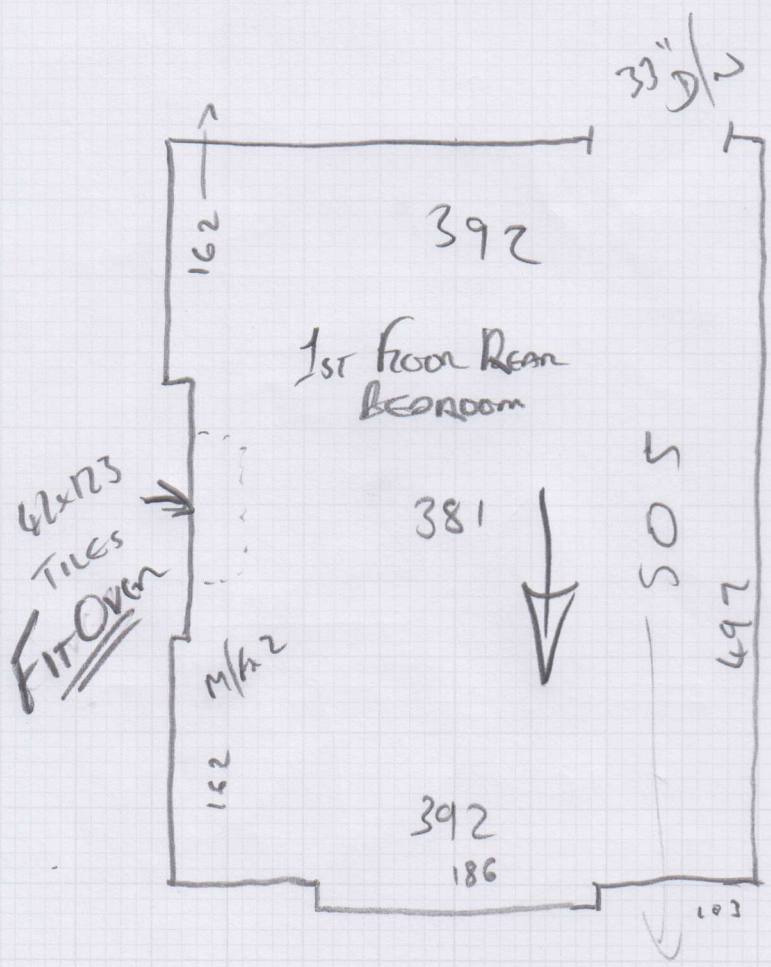

Job No: PL9285

Name: KENJONGY

Address:

10/1

Tel:

Sheet: of:

XANAJU

- XAN-915

515 x 400

= 20.6m²

Bed, WARDROBE, CHEST OF DRAWERS