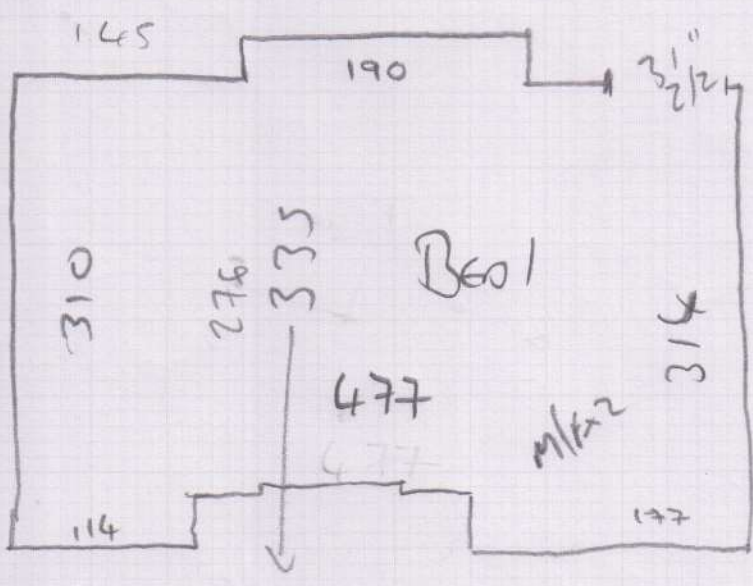

Job No: P29287
Name: BAKER

Address: (10FL)

Sheet: of:
SILKENVUE INDS

- CHIC CULCITE

220 x 500

345 x 500

565 x 500

= 28.25m²

Job No. P29287
Name: BAKER

Address:
Tel:
Sheet:

20F2

FLOOR BOARD - SAWN - Same Lee's Details