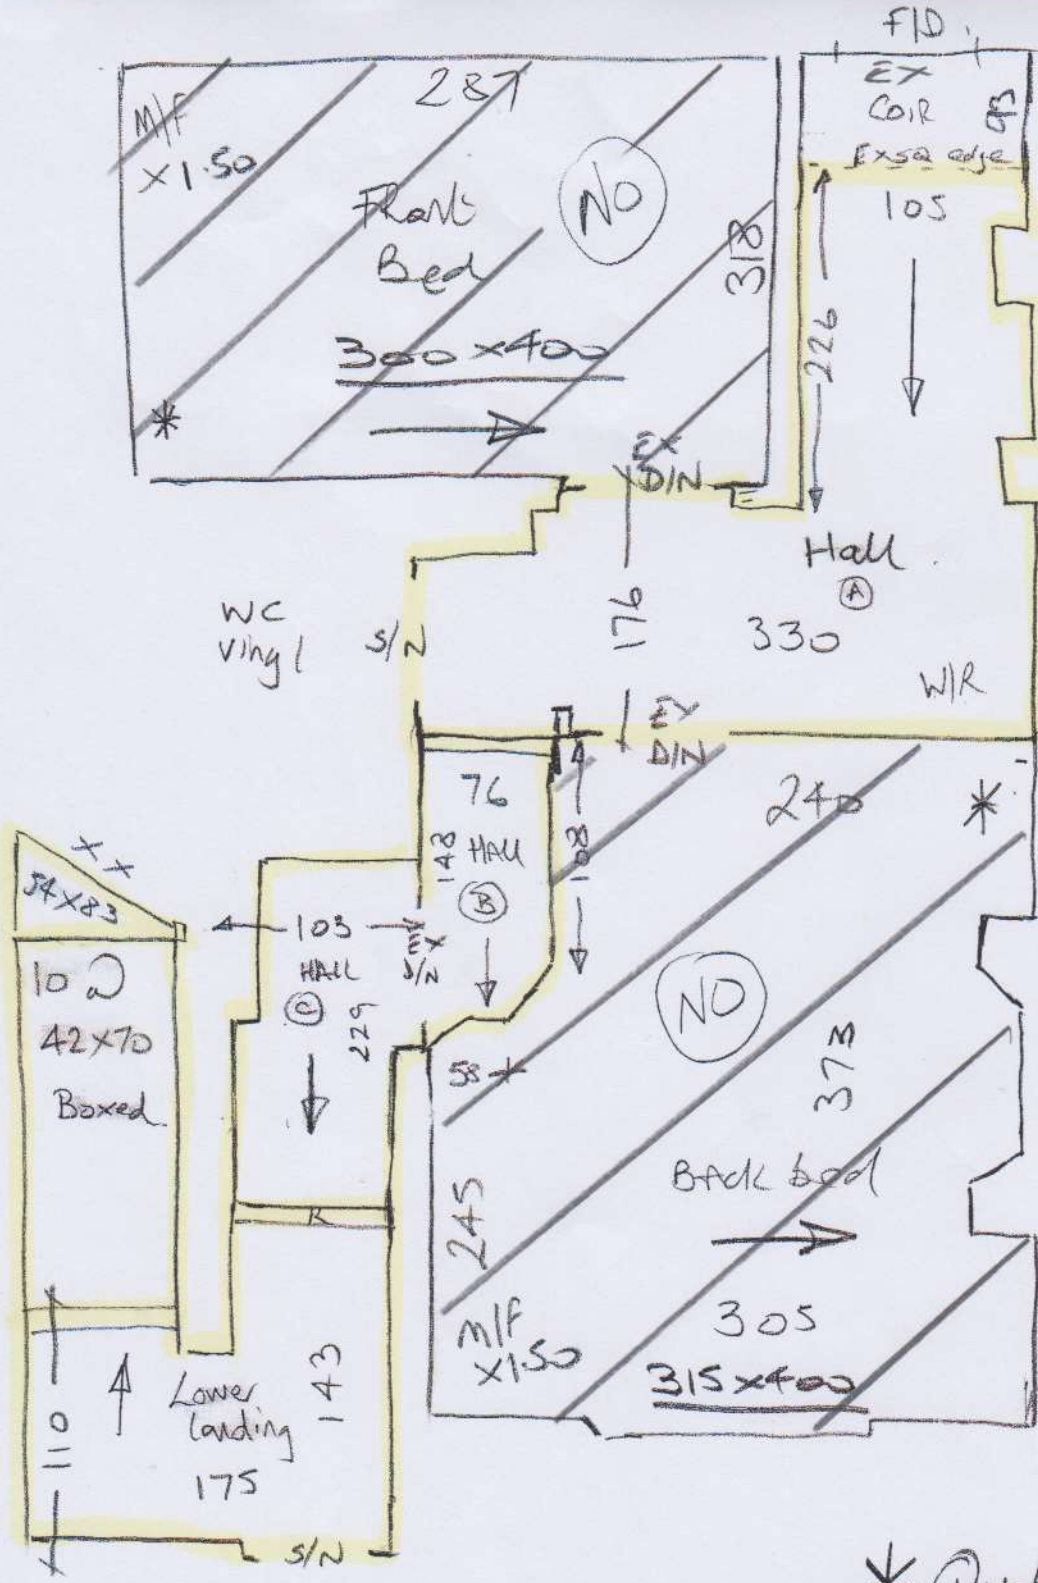

P29288
R&S Blair

lot 3

Aura
Col. EALLY Bright

Cut Plan ① 405 x 500
Cut Plan ② 900 x 500
1305 x 500
= 65.25M²

* Cut existing Moth
Infested Carpets into
Managable Pieces,
Roll neatly &
leave outside
property for Disposal
by others.

P29288
R&S Blair

Lot 3

*Quote these 2beds
Separate.

P29288
 R45 Blair LTD
 (3 of 3)

*Kitchen Door Drops back further than french doors.