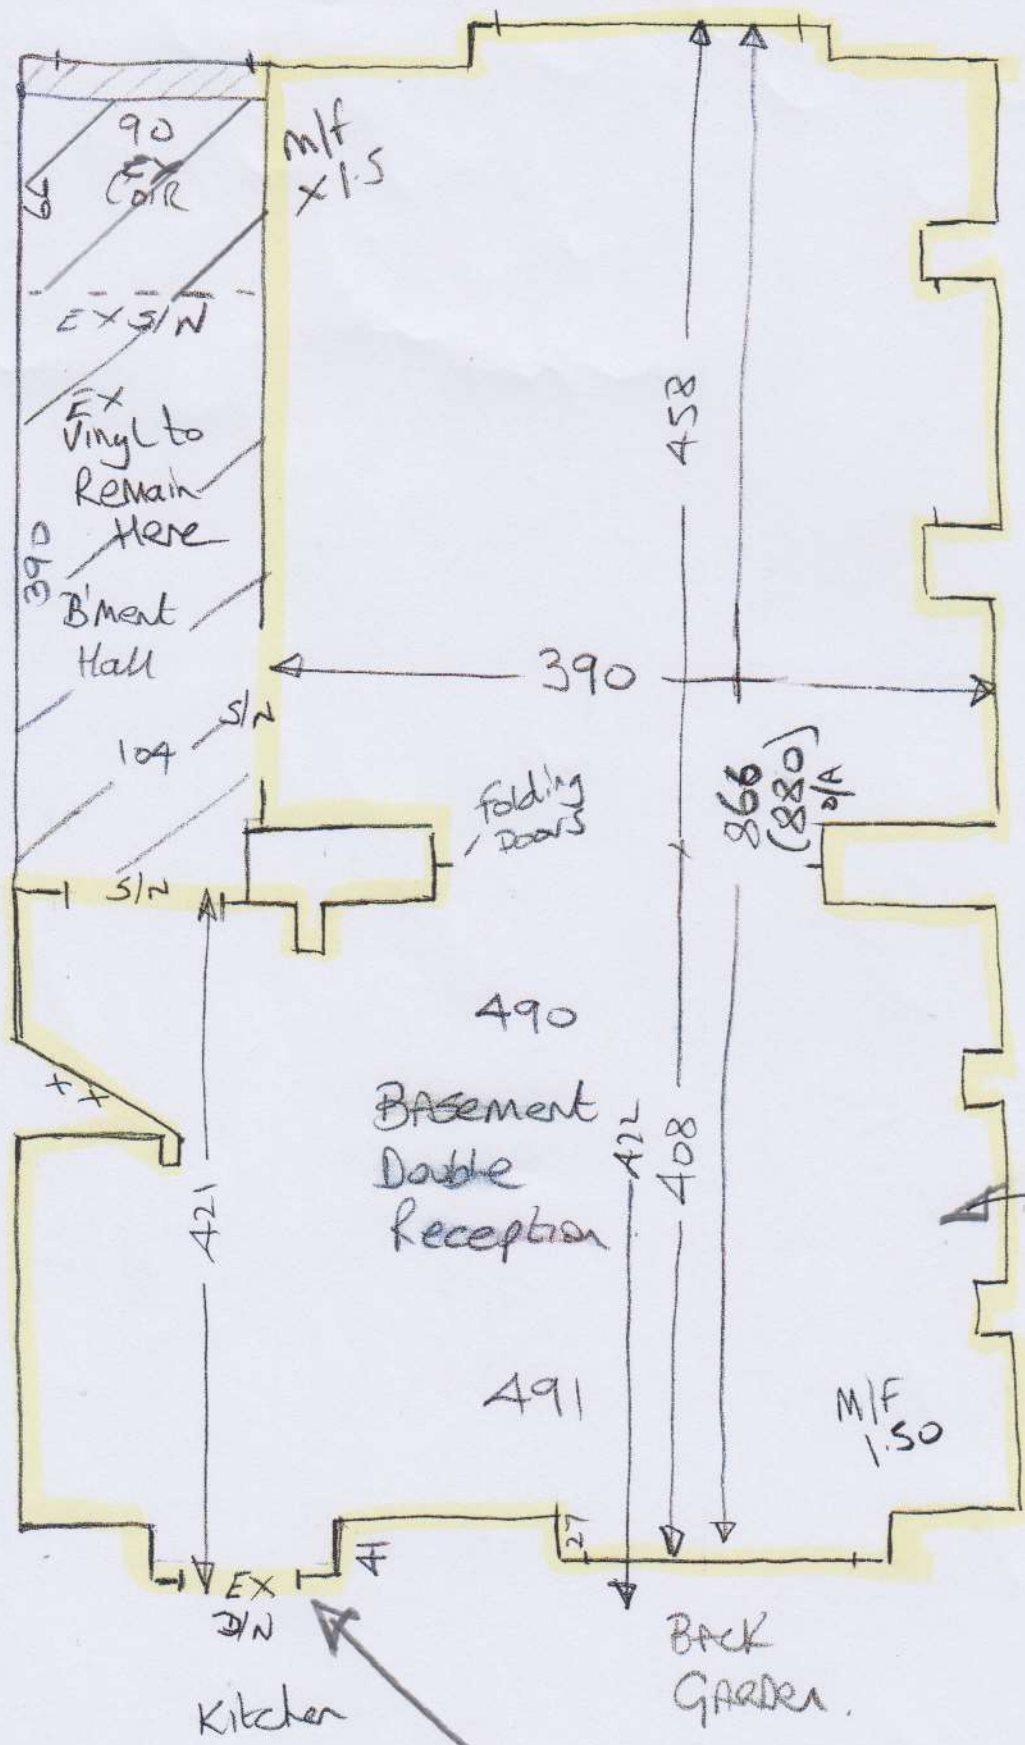

P29288
R&S Blair

lot 3

Aura
Col. EALLY Bright

Cut Plan ① 405 x 500
Cut Plan ② 900 x 500
1305 x 500
= 65.25M²

* Cut existing Moth
Infested Carpets into
Managable Pieces,
Roll neatly &
leave outside
property for Disposal
by others.

P29288
R&S Blair

Lot 3

*Quote these 2beds
Separate.

P29288
 R45 Blair LTD
 (3 of 3)

*Kitchen Door Drops back further than french doors.