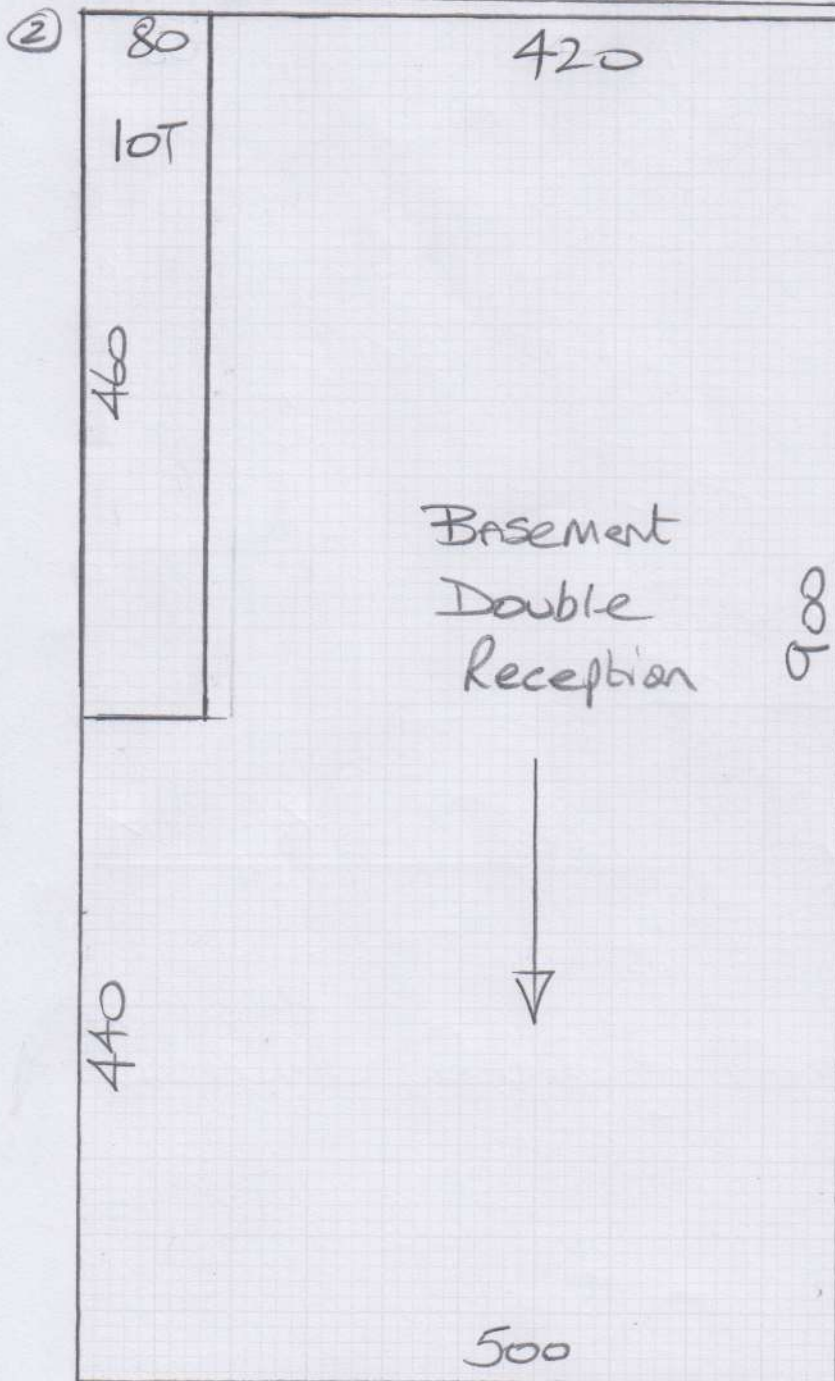

P29288
R&S Blair

lot 3

Aura
Col. EALLY Bright

Cut Plan ① 405 x 500
Cut Plan ② 900 x 500
1305 x 500
= 65.25M²

* Cut existing Moth
Infested Carpets into
Managable Pieces,
Roll neatly &
leave outside
property for Disposal
by others.

P29288
R&S Blair

Lot 3

*Quote these 2beds
Separate.

P29288
 R45 Blair LTD
 (3 of 3)

*Kitchen Door Drops back further than french doors.