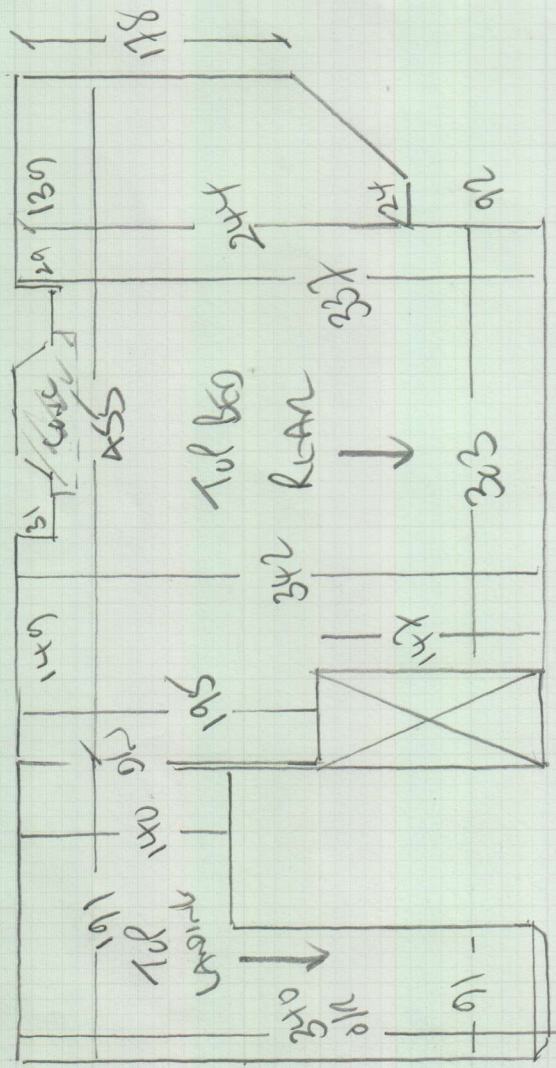

mrcarpet  
 Job No: P29289  
 Name: SH Khan  
 Address: 2A Lombard Road  
 SW17 7AS  
 Tel:  
 Sheet: 1 of 4

5 Bedrooms  
Stairs + Landings

NEPAL - KANPUR  
 Colour KAN - 62A

- Plan 1 355 x 500
- Plan 2 350 x 500
- Plan 3 600 x 500
- Plan 4 710 x 500
- front b60 535 x 500
- 2550 x 500

127.50m<sup>2</sup>

**Mix up stone with for future fit**

mrcarpet  
 Job No: P29289  
 Name: SHIHAN  
 Address: 2A LOWLAND ROAD  
 SW17 7AS  
 Tel:  
 Sheet: (2 of 4)

\*Please Note

Customer Doesn't want the bottom Bullnote fitted on 6/11 + 7/11 as the wood flooring hasn't been fitted in the hall yet so please Mark up the piece for B/N<sup>o</sup> & Stone w/ H for future fitting.

Job No: P29289  
Name: SH Khan  
Address: 24 Rowfant Road  
Switz 7AS

Tel:  
Sheet:

3 of 4

Do not put  
During phase 1

Job No: P29289  
 Name: SHILOW  
 Address: 24 Rowland Road  
 SW17 7AS

Tel:  
 Sheet: **4 of 4**

Tol  
 front  
 1/2 blind