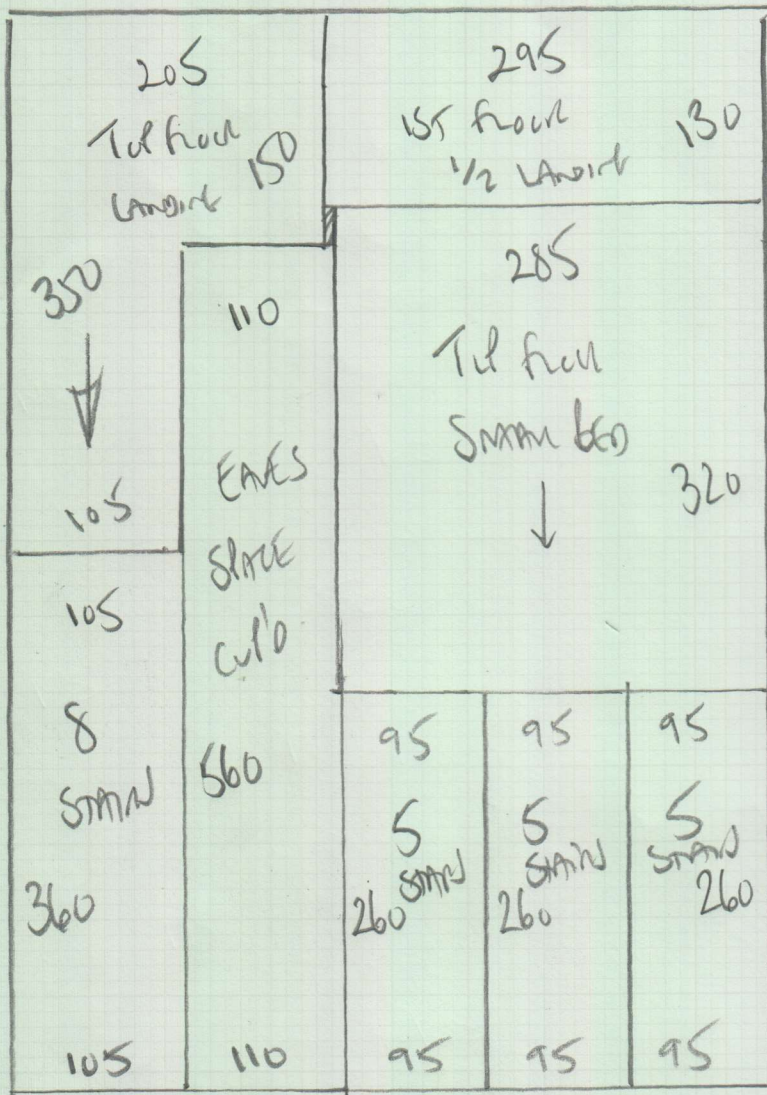

mrcarpet  
 Job No: P29289  
 Name: SH Khan  
 Address: 2A Lombard Road  
 SW17 7AS  
 Tel:  
 Sheet: 1 of 4

5 Bedrooms  
Stairs + Landings

NEPAL - KANPUR  
 Colour KAN - 62A

- Plan 1 355 x 500
- Plan 2 350 x 500
- Plan 3 600 x 500
- Plan 4 710 x 500
- front b60 535 x 500
- 2550 x 500

127.50m<sup>2</sup>

**Mix up stone with for future fit**

mrcarpet  
 Job No: P29289  
 Name: SHIHAN  
 Address: 2A LOWLAND ROAD  
 SW17 7AS  
 Tel:  
 Sheet: (2 of 4)

\*Please Note

Customer Doesn't want the bottom Bullnote fitted on 6/11 + 7/11 as the wood flooring hasn't been fitted in the hall yet so please Mark up the piece for B/N<sup>o</sup> & Stone w/ H for future fitting.

Job No: P29289  
Name: SH Khan  
Address: 24 Rowfant Road  
Switz 7AS

Tel:  
Sheet:

3 of 4

Do not put  
During phase 1

Job No: P29289  
 Name: SHILOW  
 Address: 24 Rowland Road  
 SW17 7AS

Tel:  
 Sheet: **4 of 4**

Tol  
 front  
 1/2 blind