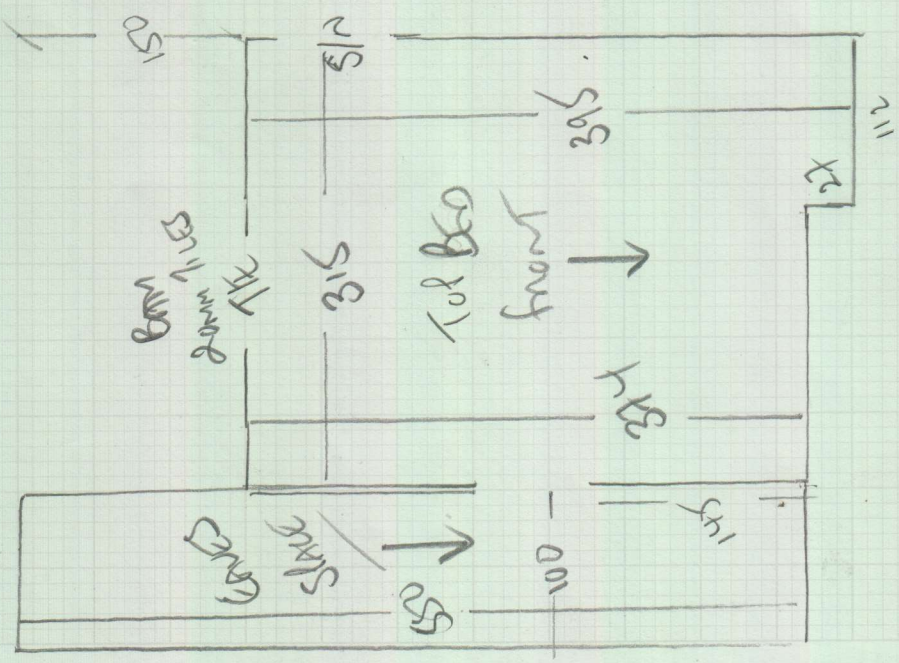

mrcarpet  
 Job No: P29289  
 Name: SH Khan  
 Address: 2A Lombard Road  
 SW17 7AS  
 Tel:  
 Sheet: 1 of 4

5 Bedrooms  
Stairs + Landings

NEPAL - KANPUR  
 Colour KAN - 62A

- Plan 1 355 x 500
- Plan 2 350 x 500
- Plan 3 600 x 500
- Plan 4 710 x 500
- front b60 535 x 500
- 2550 x 500

127.50m<sup>2</sup>

**Mix up stone with for future fit**

mrcarpet  
 Job No: P29289  
 Name: SHIHAN  
 Address: 2A LOWLAND ROAD  
 SW17 7AS  
 Tel:  
 Sheet: (2 of 4)

\*Please Note

Customer Doesn't want the bottom Bullnote fitted on 6/11 + 7/11 as the wood flooring hasn't been fitted in the hall yet so please Mark up the piece for B/N<sup>o</sup> & Stone w/ H for future fitting.

Job No: P29289  
Name: SH Khan  
Address: 24 Rowfant Road  
Switz 7AS

Tel:  
Sheet:

3 of 4

Do not put  
During phase 1

Job No: P29289  
 Name: SHILOW  
 Address: 24 Rowland Road  
 SW17 7AS

Tel:  
 Sheet: **4 of 4**