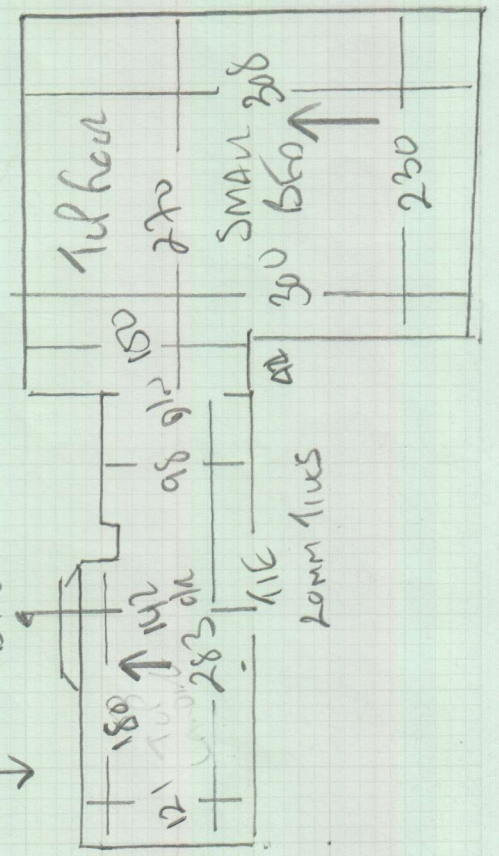

mrcarpet  
 Job No: P29289  
 Name: SH Khan  
 Address: 2A Lombard Road  
 SW17 7AS  
 Tel:  
 Sheet: 1 of 4

5 Bedrooms  
Stairs + Landings

NEPAL - KANPUR  
 Colour KAN - 62A

- Plan 1 355 x 500
- Plan 2 350 x 500
- Plan 3 600 x 500
- Plan 4 710 x 500
- front b60 535 x 500
- 2550 x 500

127.50m<sup>2</sup>

**Mix up stone with for future fit**

mrcarpet  
 Job No: P29289  
 Name: SHIHAN  
 Address: 2A LOWLAND ROAD  
 SW17 7AS  
 Tel:  
 Sheet: (2 of 4)

\*Please Note

Customer Doesn't want the bottom Bullnote fitted on 6/11 + 7/11 as the wood flooring hasn't been fitted in the hall yet so please Mark up the piece for B/N<sup>o</sup> & Stone w/ H for future fitting.

Job No: P29289  
Name: SH Khan  
Address: 24 Rowfant Road  
Switz 7AS

Tel:  
Sheet:

3 of 4

Do not put  
During phase 1

Job No: P29289  
 Name: SHILOW  
 Address: 24 Rowland Road  
 SW17 7AS

Tel:  
 Sheet: **4 of 4**

Tol  
 front  
 1/2 blind