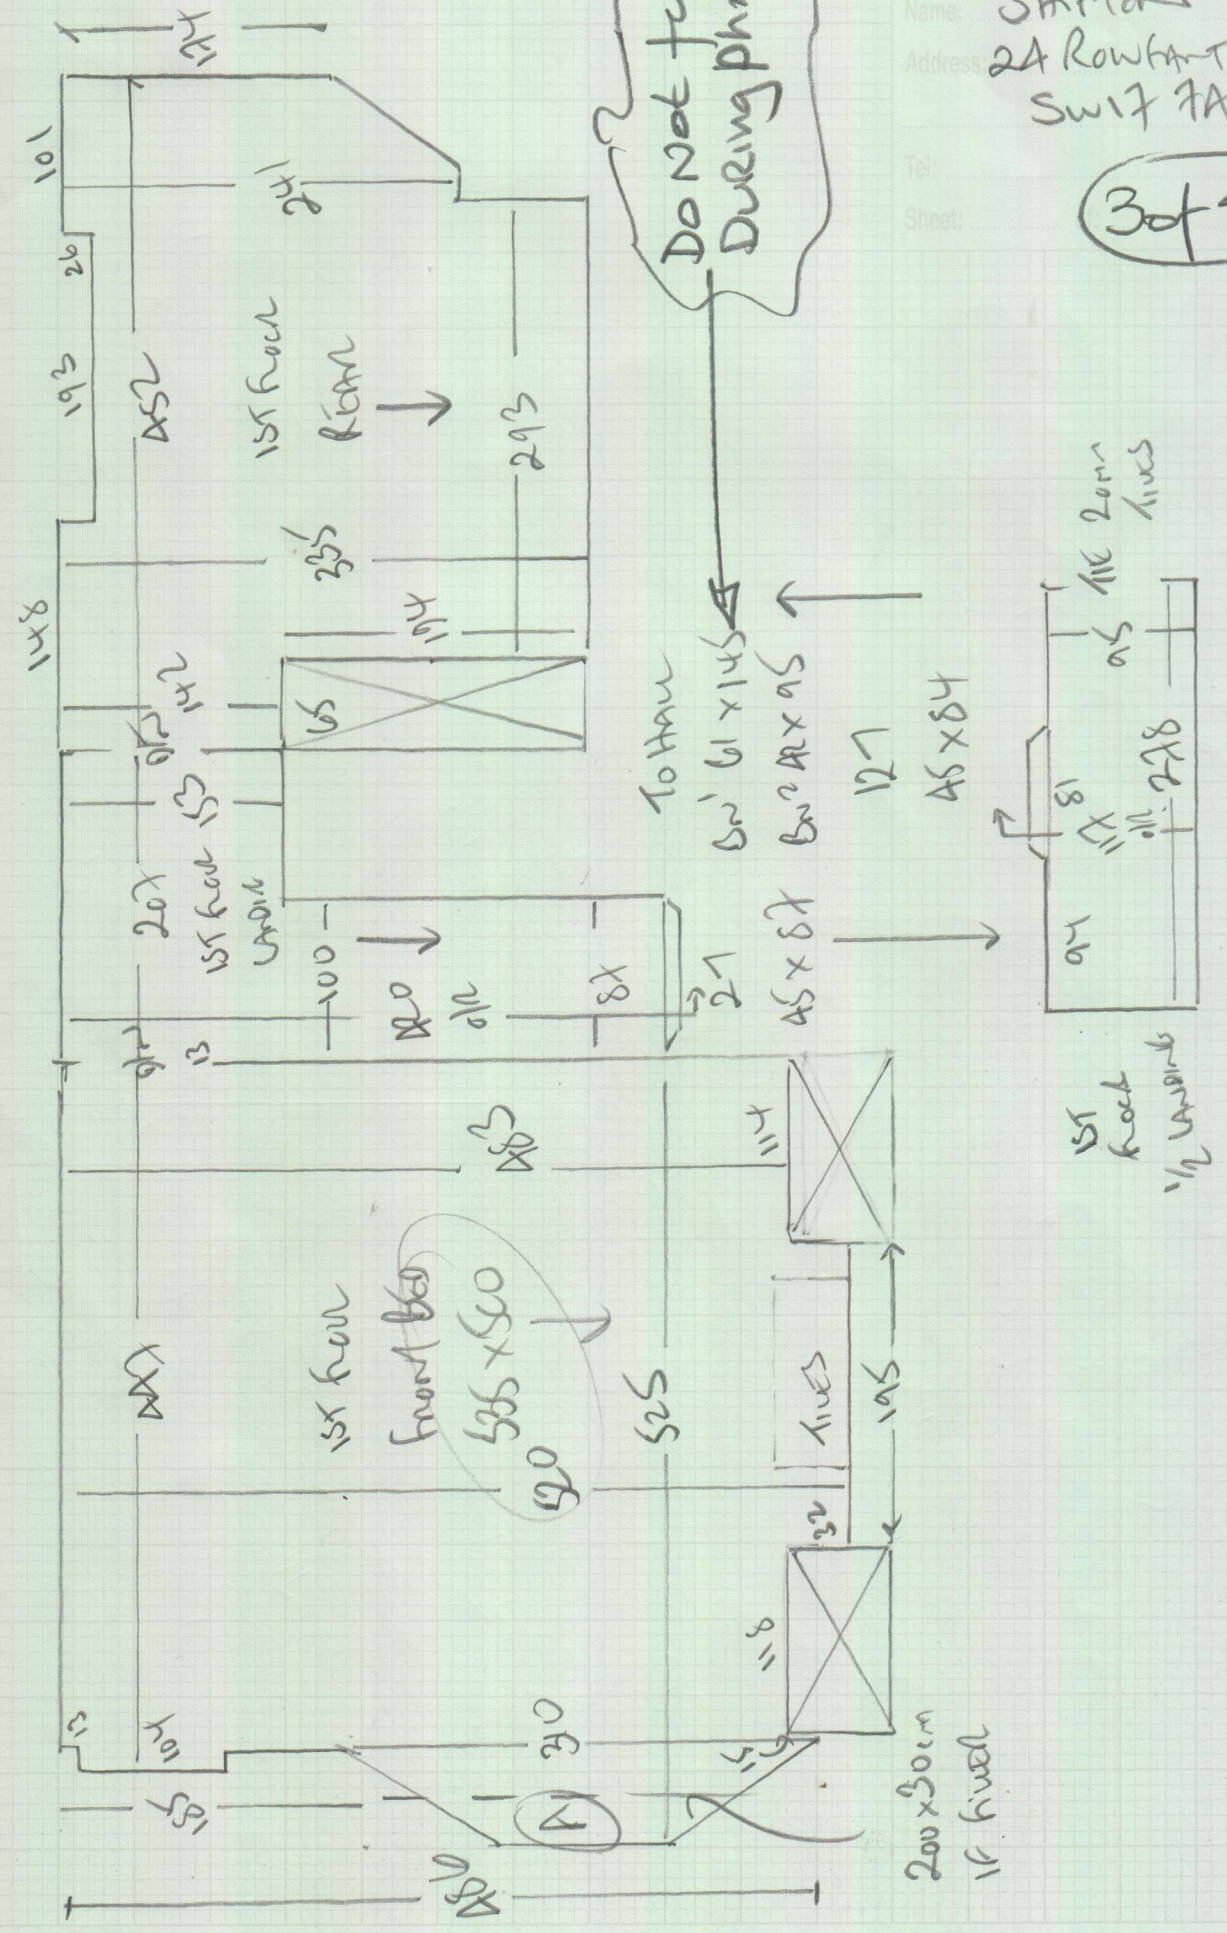

mrcarpet  
 Job No: P29289  
 Name: SH Khan  
 Address: 2A Lombard Road  
 SW17 7AS  
 Tel:  
 Sheet: 1 of 4

5 Bedrooms  
Stairs + Landings

NEPAL - KANPUR  
 Colour KAN - 62A

- Plan 1 355 x 500
- Plan 2 350 x 500
- Plan 3 600 x 500
- Plan 4 710 x 500
- front b60 535 x 500
- 2550 x 500

127.50m<sup>2</sup>

**Mix up stone with for future fit**

mrcarpet  
 Job No: P29289  
 Name: SHIHAN  
 Address: 2A LOWLAND ROAD  
 SW17 7AS  
 Tel:  
 Sheet: (2 of 4)

\*Please Note

Customer Doesn't want the bottom Bullnote fitted on 6/11 + 7/11 as the wood flooring hasn't been fitted in the hall yet so please Mark up the piece for B/N<sup>o</sup> & Stone w/ H for future fitting.

Job No: P29289  
Name: SH Khan  
Address: 24 Rowfant Road  
Switz 7AS

Tel:  
Sheet:

3 of 4

Do not put  
During phase 1

Job No: P29289  
 Name: SHILOW  
 Address: 24 Rowland Road  
 SW17 7AS

Tel:  
 Sheet: **4 of 4**

Tol  
 front  
 1/2 blind