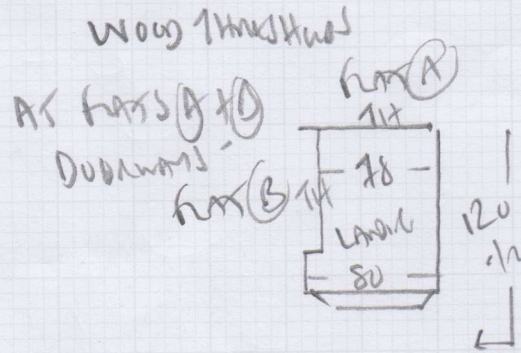

Job No: P29290  
 Name: London HERITAGE  
 Address: 193 Lower Richmond Rd  
 SW15 1HG.

Tel: \_\_\_\_\_  
 Sheet: of 10 of 1

127  
 ↓  
 45 x 80

Coir Matting  
Col. NATURAL  
 = 130 x 200

FRONT DOOR  
 (TO STREET)

MAT WITH 76 x 81 CM  
 ONLY 10MM DEEP AS  
 PRESENT

Coir  
 SUGGESTED TO COVER  
 ENTIRELY IN COIR MAT  
 (STOP COCK ACCESS)  
 REQUIRED

Commercial STAIRS

FINE LOOP

Color - FLO-490

190 x 190

= 7.60m<sup>2</sup>