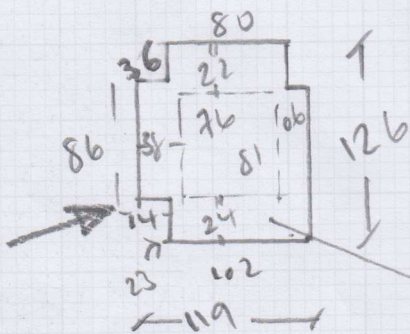

Job No: P29290  
 Name: London HERITAGE  
 Address: 193 Lower Richmond Rd  
 SW15 1HG.

Tel: \_\_\_\_\_  
 Sheet: of 10 of 1

127  
 ↓  
 45 x 80

Coir Matting  
Col. NATURAL  
 = 130 x 200

FRONT DOOR  
 (TO STREET)

MAT WITH 76 x 81 CM  
 ONLY 10MM DEEP AS  
 PRESENT

Coir  
 SUGGESTED TO COVER  
 ENTIRELY IN COIR MAT  
 (STOP COCK ACCESS)  
 REQUIRED

Commercial STAIRS

FINE LOOP

Color - FLO-490

190 x 190

= 7.60m<sup>2</sup>