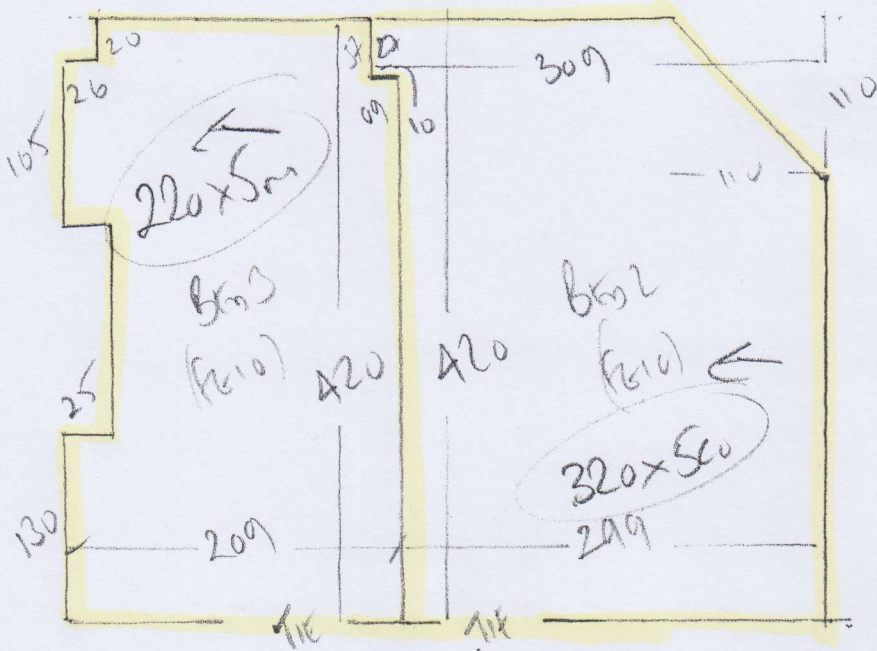

*Keys from Honey Shop

P29294
 Quantity Indicated
 1st floor
 Subcontractor
 SW9 6BT

101

3 bedrooms

TRAMERE TWIST

Local 1/516

Bed 1 390 x 500

Bed 2 320 x 500

Bed 3 220 x 500

980 x 500

46.50m²