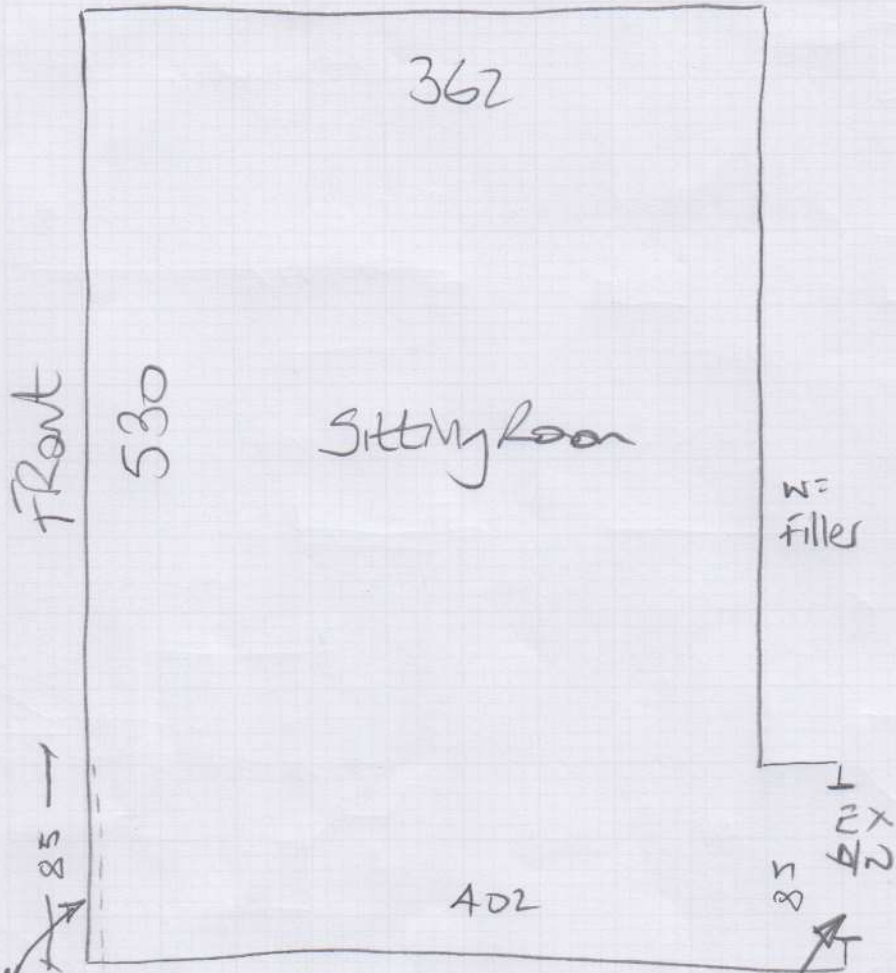

# Top floor flat (2nd floor)

Job No: P29302  
Name: NELSEN  
Address: Flat D  
17 HOLLAND PARK  
GARDENS

1 of 1

LONDON TWIST  
MAIZE Riv 401.  
5.45 x 4.00.

\* Small filler Here from waste

\* Skirt off D/BAR  
& use waste for filler  
along front wall.

\* Scotia Beading All Round

\* Room to be empty at time of fitting.

\* Re-use ex u/lag, s/c & D/BAR.