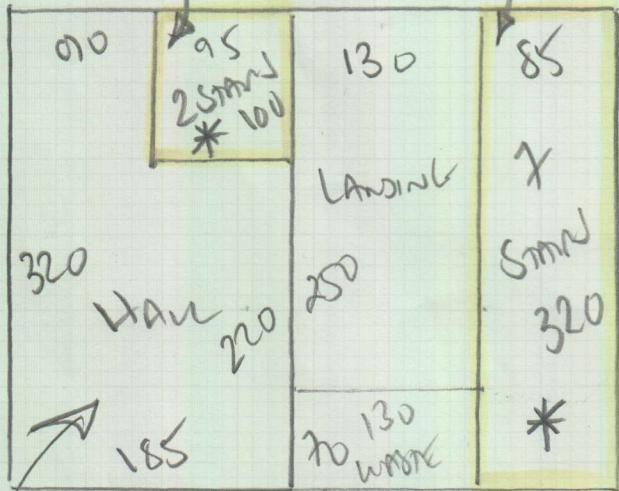

Job No: P29327
Name: GAUACHEN
Address: bob loren ferm...
SWIS 151

Tel: 10f2

* Cut down 5mm
* 100cm Runner Width
+ Send for W/H link

320

W.H. link
100cm Runner 112

Plan 320 x 400

12.80m²

Bedroom 275 x 200

Room

Bed Room

HANDI LUXURANCE

Color 638/17

275 x 400

11m²

MARK up remainder of
Cut plan & store w/
W/H until fitting
on 18/11

mrcarpet
 Job No: P 29327
 Name: GAULGATEN
 Address: 608 Lower Richmond St
 SW15 1J7
 Tel:
 Sheet: (2 of 2)

Kitchen
 Vinyl & skirting

30cm x
 85cm
 VOID BETWEEN
 HAND SURFACE
 + CERAMIC TILES

CUSTOMER TO FIT WITH GR. PHIN?
 ON RAYNOR