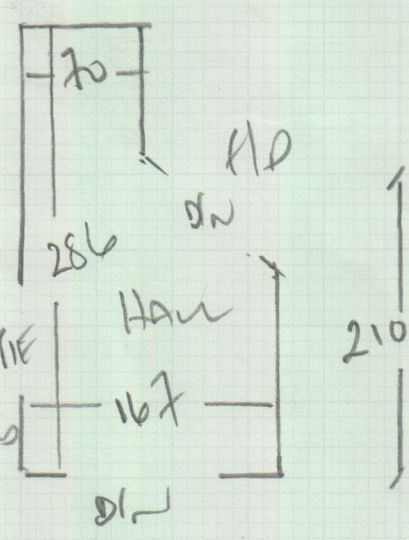

Job No: P29327
Name: GAUACHEN
Address: bob loren ferm...
SWIS 151

Tel: 10f2

* Cut down 5mm
* 100cm Runner Width
+ Send for W/H link

320

W.H. link
100cm Runner 112

Plan 320 x 400

12.80m²

Bedroom 275 x 200

Room

Bed Room

HANDI LUXURANCE

Color 638/17

275 x 400

11m²

MARK up remainder of
Cut plan & store w/
W/H until fitting
on 18/11

mrcarpet
 Job No: P 29327
 Name: GAULGATEN
 Address: 608 Lower Richmond St
 SW15 1J7
 Tel:
 Sheet: (2 of 2)

Kitchen
 Vinyl & skirting

30cm x
 85cm
 VOID BETWEEN
 HAND SURFACE
 + CERAMIC TILES

CUSTOMER TO FIT WITH GR. PHIN?
 ON RAYNOR