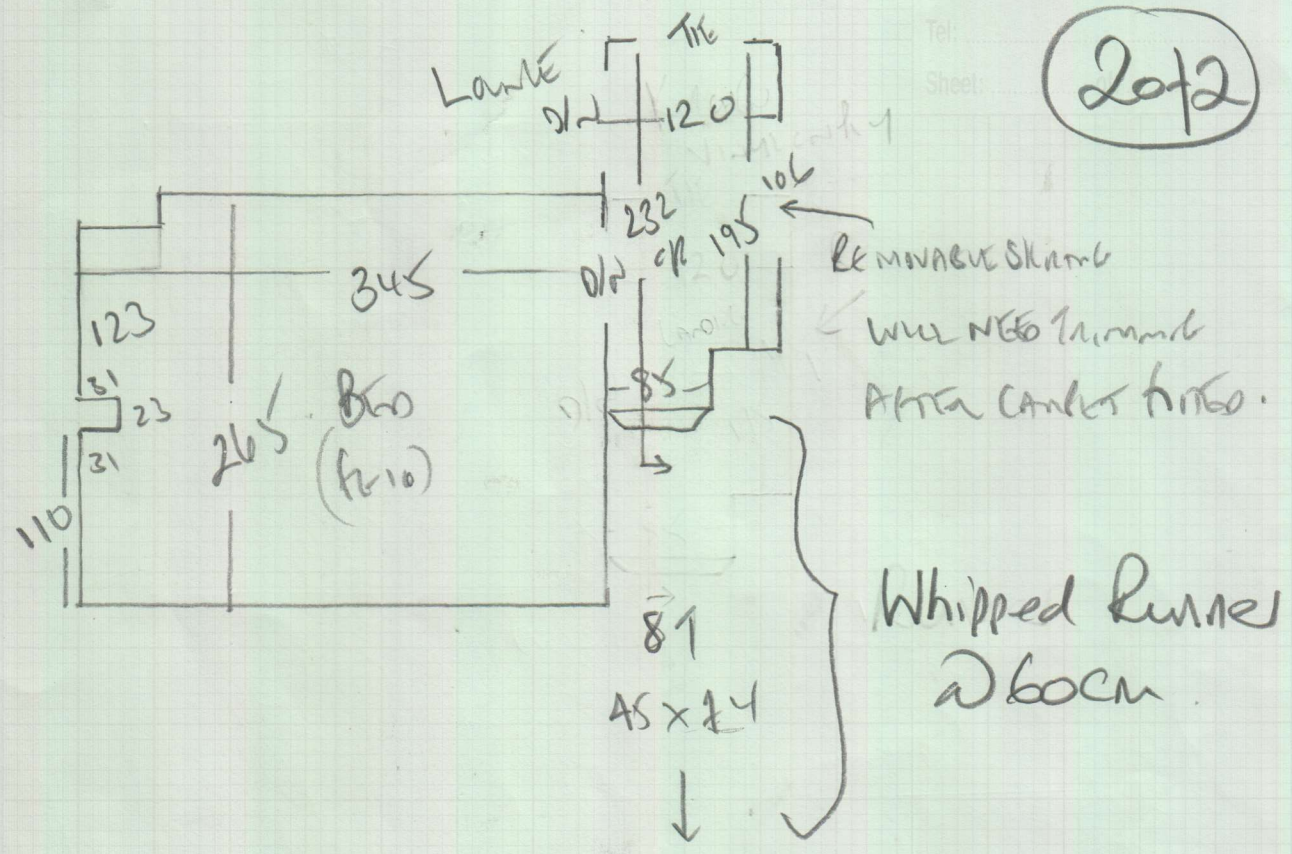

Job No: P29327
Name: GAUACHEN
Address: bob loren ferm...
SWIS 151

Tel: 10f2

* Cut down 5mm
* 100cm Runner Width
+ Send for W/H link

320

W.H. link
100cm Runner 112

Plan 320 x 400

12.80m²

Bedroom 275 x 200

Room

Bed Room

HANDI LUXURANCE

Color 638/17

275 x 400

11m²

MARK up remainder of
Cut plan & store w/
W/H until fitting
on 18/11

mrcarpet
 Job No: P 29327
 Name: GAULGATEN
 Address: 608 Lower Richmond St
 SW15 1J7
 Tel:
 Sheet: (2 of 2)

Kitchen
 Vinyl & skirting

30cm x
 85cm
 VOID BETWEEN
 HAND SURFACE
 + CERAMIC TILES

CUSTOMER TO FIT WITH GR. PHIN?
 ON RAYNOR