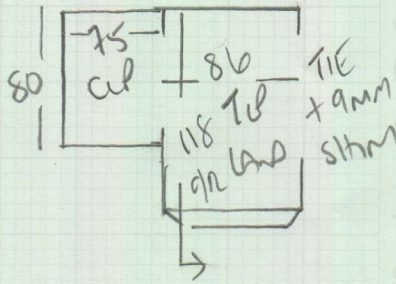

mrcarpets  
 Job No: P29328  
 Name: Roxburgh  
 Address:  
 Tel:  
 Sheet: 1 of 3

Mississippi Stripe  
Col. WS/113 Pastels

Cut Plan 490 x 400  
 = 19.60m<sup>2</sup>

14/11

\* = Cut down to 60cm wide & match stripes between all 3 pieces.

(MUST Cut to lengths shown)

F/W = Fit Full Width Matching stripes between stairs & landings.

Tape = 15.50 Lm.

Lower STAIRS  
 Grand - 1ST

Upper stairs  
 1ST - 2nd

\* MARK up rest of cut plan & Stone w/ W/H until fitting on 19/11

# Upper STAIRCASE (full width)

mrcarpet  
 Job No: P29328  
 Name: Rox Bunch  
 Address: 9 FESTING LEAN  
 SW15 1LW  
 Tel: \_\_\_\_\_  
 Sheet: \_\_\_\_\_ of **(2 of 3)**

57

To WOOD LAMP 50 x 71

ONIST floor w1 76 x 102

67 w2 87 x 75

52 x 71

BUT TO BRASS  
 UPSTAND 20mm

Lower STAIRCASE (60cm taped Runners)

mrcarpet  
Job No: P29328  
Name: Rex Bunch  
Address: 9 FESING LANE  
SWIS ILW  
Tel:  
Sheet: 3 of 3

60cm 10mm  
15 front nosing  
WOOD nosing