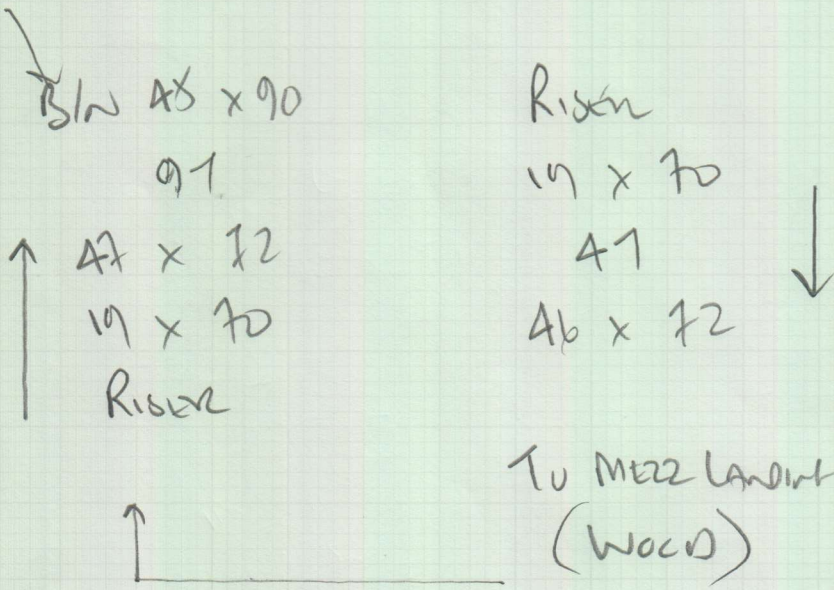

(MUST Cut to lengths shown)

F/W = Fit Full Width Matching stripes between stairs & landings.

Tape = 15.50 Lm.

Lower STAIRS  
 Grand - 1ST

Upper stairs  
 1ST - 2nd

\* MARK up rest of cut plan & Stone w/ W/H until fitting on 19/11

67 w2 87 x 75

52 x 71

BUT TO BRASS  
 UPSTAND 20mm

Lower STAIRCASE (60cm taped Runners)

mrcarpet  
Job No: P29328  
Name: Rex Bunch  
Address: 9 FESING LANE  
SWIS ILW  
Tel:  
Sheet: 3 of 3

60cm 10mm  
15 front nosing  
WOOD nosing