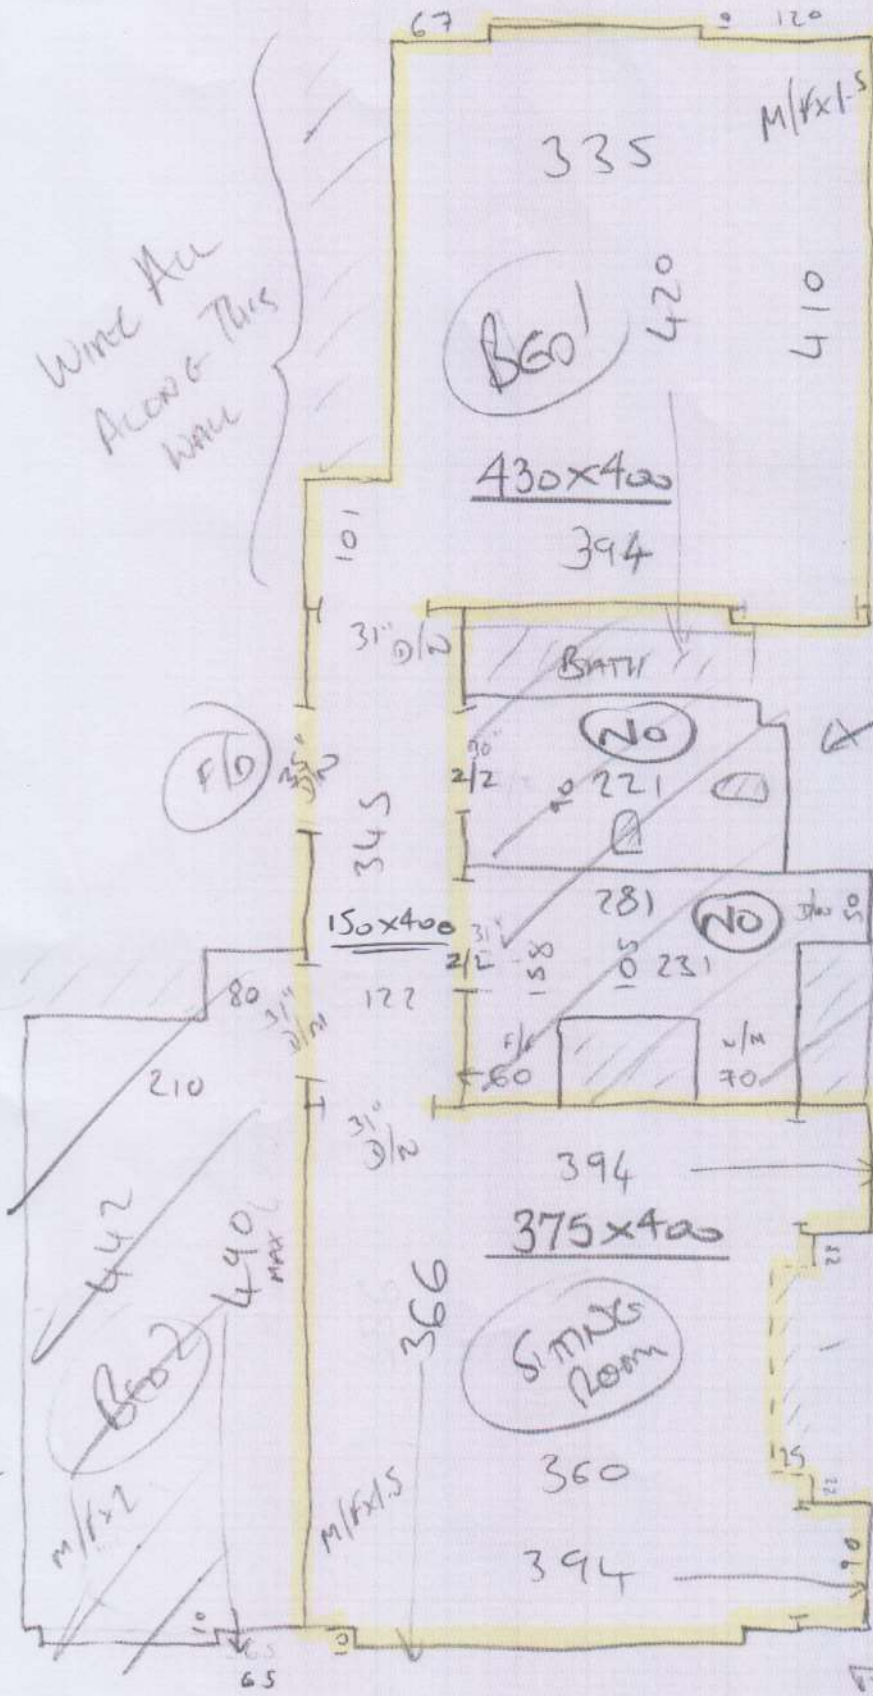

P29332  
Sloaner

~~Large window~~

1 OF 1.

~~2 of 2~~

Window Along This Wall

BATH - BIG TILES - NO VISIBLE CRACKS

(TIGHT DOOR)

KITCHEN

TILES - CRACKS, DIRT,

(Approx 20mm)

+ DEBRIS (Some GROUT MISSING)

(TIGHT DOOR)

RAISED HEARTH

(Approx 30mm)

HOONBOARDS NOT GROUT IN THIS ROOM