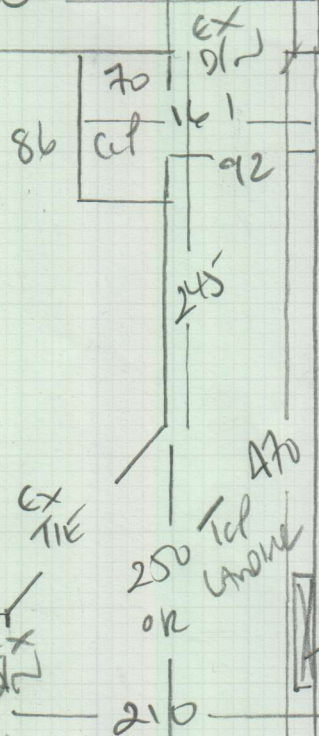

**2500 x 400 Roll**

COIN MAT - NATURAL

FRONT = 1.05 x 1.00  
 REAR = 0.35 x 2.00

Job No: P29350  
 Name: TIESMAN  
 Address: 134 DONA LEO  
 SW19 7HS  
 Tel: \_\_\_\_\_  
 Sheet: **2 of 3**

SL x Tul middle beam  
 Upright VENTS  
 ON CLOSET  
 RE-WE CHROME BARS

Tul beam beam  
 Upright motor to team

FIT SW ANCHORS HEIGHT

**Not MASTER BED**

Job No: P29350  
 Name: TIESMAN  
 Address: 13A DORA ROAD  
 SW19 7HD  
 Tel:  
 Sheet: **3 of 3**

White Lutworth type Saxony  
 QUOTE WITH + WITHIN  
 THIS REAR BED ROOM

White velvet on to form

GRAND PIER  
MATWELLS  
 front = 80 x 100  
 rear = 29 x 118

As Per Customers  
 Sizes

- 81
- 45 x 96 ↓
- 88 x 130 w1
- 75 x 135 w2

↓  
 To WARD ROOM IN HALLWAY

White Trust feel back  
 on to form

## ROLL BREAKDOWN

---

Job No: P29350

Customer Name: Tiesman

Carpet: Sloane Twist Super 50oz

Colour: SLO-5041

<b>Roll Size</b>	<b>25.00 x 4.00m</b>
Cut Plan	11.25 x 4.00m
Top Floor Rear Bedroom	3.90 x 4.00m
Top Floor Middle Bedroom	3.80 x 4.00m
1st Floor Middle Bedroom	3.75 x 4.00m
<b>Balance left over</b>	<b>2.30 x 4.00m</b>