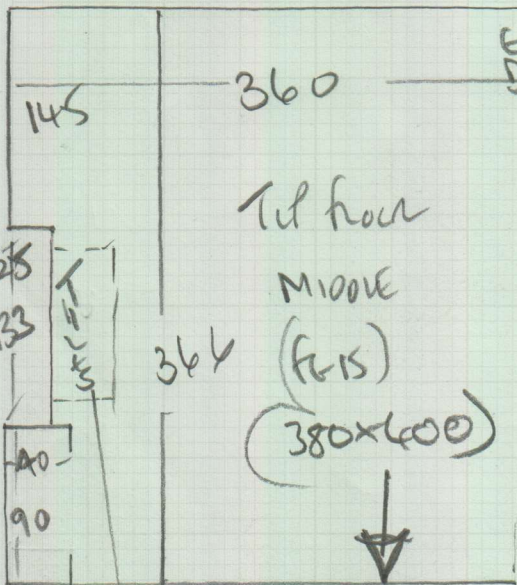

**2500 x 400 Roll**

COIN MAT - NATURAL

FRONT = 1.05 x 1.00  
 REAR = 0.35 x 2.00

Job No: P29350  
 Name: TIESMAN  
 Address: 134 DONA LEO  
 SW19 7HS  
 Tel: \_\_\_\_\_  
 Sheet: **2 of 3**

SL x Tul middle beam  
 Upright VENTS  
 ON CLOSET  
 RE-WE CHROME BARS

Tul beam beam  
 Upright motor to team

FIT SW ANCHORS HEIGHT

**Not MASTER BED**

Job No: P29350  
 Name: TIESMAN  
 Address: 13A DORA ROAD  
 SW19 7HD  
 Tel:  
 Sheet: **3 of 3**

White Lutworth type Saxony  
 QUOTE WITH + WITHIN  
 THIS REAR BED ROOM

White velvet on to form

GRAND PIER  
MATWELLS  
 front = 80 x 100  
 rear = 29 x 118

As Per Customers  
 Sizes

- 81
- 45 x 96 ↓
- 88 x 130 w1
- 75 x 135 w2

↓  
 To WARD ROOM IN HALLWAY

White Trust feel back  
 on to form

## ROLL BREAKDOWN

---

Job No: P29350

Customer Name: Tiesman

Carpet: Sloane Twist Super 50oz

Colour: SLO-5041

<b>Roll Size</b>	<b>25.00 x 4.00m</b>
Cut Plan	11.25 x 4.00m
Top Floor Rear Bedroom	3.90 x 4.00m
Top Floor Middle Bedroom	3.80 x 4.00m
1st Floor Middle Bedroom	3.75 x 4.00m
<b>Balance left over</b>	<b>2.30 x 4.00m</b>