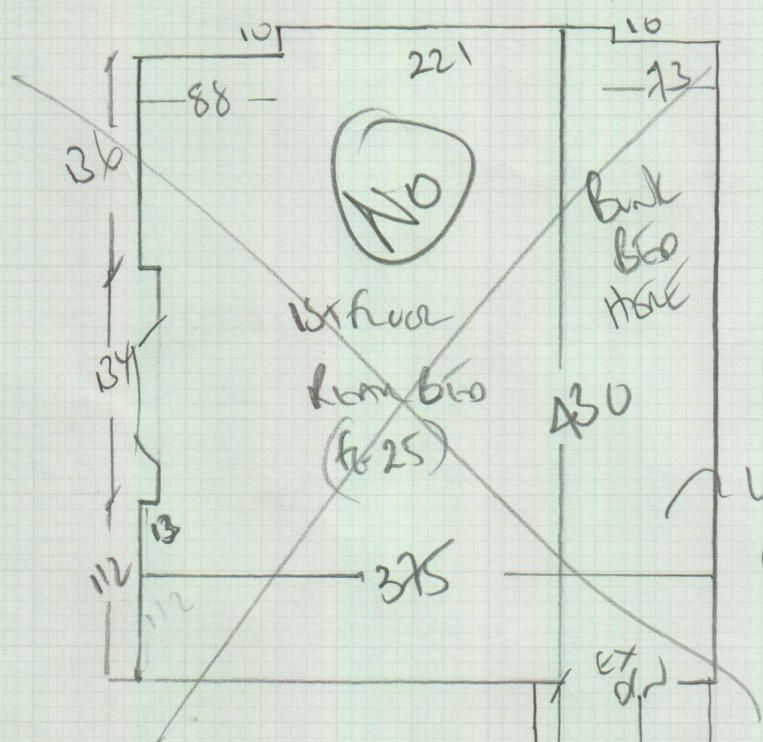

**2500 x 400 Roll**

COIN MAT - NATURAL

FRONT = 1.05 x 1.00  
 REAR = 0.35 x 2.00

Job No: P29350  
 Name: TIESMAN  
 Address: 134 DONA LEO  
 SW19 7HS  
 Tel: \_\_\_\_\_  
 Sheet: **2 of 3**

SL x Tul middle beam  
 Upright VENTS  
 ON CLOSET  
 RE-WE CHROME BARS

Tul beam beam  
 Upright motor to team

FIT SW ANCHORS HEIGHT

**Not MASTER BED**

Job No: P29350  
 Name: TIESMAN  
 Address: 13A DORA ROAD  
 SW19 7HD  
 Tel:  
 Sheet: **3 of 3**

White Lutworth type Saxony  
 QUOTE WITH + WITHIN  
 THIS REAR BED ROOM

White velvet on to form

GRAND PIER  
MATWELLS  
 front = 80 x 100  
 rear = 29 x 118

As Per Customers  
 Sizes

- 81
- 45 x 96 ↓
- 88 x 130 w1
- 75 x 135 w2

↓  
 To WARD ROOM IN HALLWAY

White Trust feel back  
 on to form

## ROLL BREAKDOWN

---

Job No: P29350

Customer Name: Tiesman

Carpet: Sloane Twist Super 50oz

Colour: SLO-5041

<b>Roll Size</b>	<b>25.00 x 4.00m</b>
Cut Plan	11.25 x 4.00m
Top Floor Rear Bedroom	3.90 x 4.00m
Top Floor Middle Bedroom	3.80 x 4.00m
1st Floor Middle Bedroom	3.75 x 4.00m
<b>Balance left over</b>	<b>2.30 x 4.00m</b>