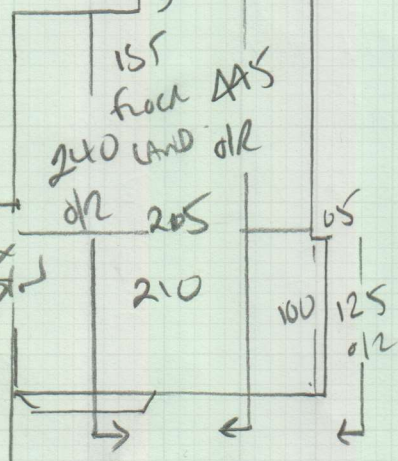

Tul beam beam  
 Upright motor to team

FIT SW ANCHORS HEIGHT

**Not MASTER BED**

Job No: P29350  
 Name: TIESMAN  
 Address: 13A DORA ROAD  
 SW19 7HD  
 Tel:  
 Sheet: **3 of 3**

White Lutworth type Saxony  
 QUOTE WITH + WITHIN  
 THIS REAR BED ROOM

White velvet on to form

GRAND PIER  
MATWELLS  
 front = 80 x 100  
 rear = 29 x 118

As Per Customers  
 Sizes

- 81
- 45 x 96 ↓
- 88 x 130 w1
- 75 x 135 w2

↓  
 To WARD ROOM IN HALLWAY

White Trust feel back  
 on to form

## ROLL BREAKDOWN

---

Job No: P29350

Customer Name: Tiesman

Carpet: Sloane Twist Super 50oz

Colour: SLO-5041

<b>Roll Size</b>	<b>25.00 x 4.00m</b>
Cut Plan	11.25 x 4.00m
Top Floor Rear Bedroom	3.90 x 4.00m
Top Floor Middle Bedroom	3.80 x 4.00m
1st Floor Middle Bedroom	3.75 x 4.00m
<b>Balance left over</b>	<b>2.30 x 4.00m</b>