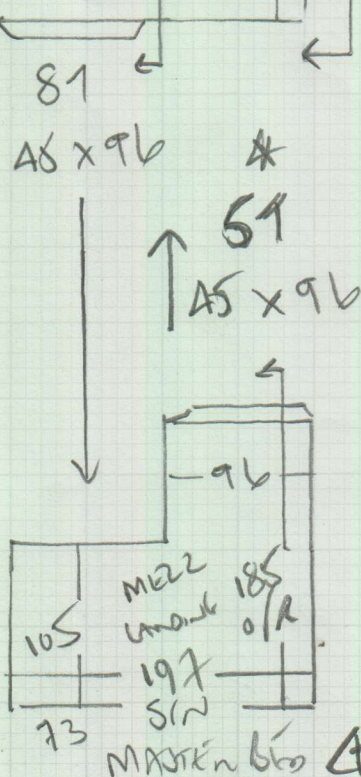

**2500 x 400 Roll**

COIN MAT - NATURAL

FRONT = 1.05 x 1.00  
 REAR = 0.35 x 2.00

Job No: P29350  
 Name: TIESMAN  
 Address: 134 DONA LEO  
 SW19 7HS  
 Tel: \_\_\_\_\_  
 Sheet: **2 of 3**

SL x Tul middle beam  
 Upright VENTS  
 ON CLOSET  
 RE-WE CHROME BARS

Tul beam beam  
 Upright motor to team

FIT SW ANCHORS HEIGHT

**Not MASTER BED**

Job No: P29350  
 Name: TIESMAN  
 Address: 13A DORA ROAD  
 SW19 7HD  
 Tel:  
 Sheet: **3 of 3**

White Lutworth type Saxony  
 QUOTE WITH + WITHIN  
 THIS REAR BED ROOM

White velvet on to form

GRAND PIER  
MATWELLS  
 front = 80 x 100  
 rear = 29 x 118

As Per Customers  
 Sizes

- 81
- 45 x 96 ↓
- 88 x 130 w1
- 75 x 135 w2

↓  
 To WARD ROOM IN HALLWAY

White Trust feel back  
 on to form

## ROLL BREAKDOWN

---

Job No: P29350

Customer Name: Tiesman

Carpet: Sloane Twist Super 50oz

Colour: SLO-5041

<b>Roll Size</b>	<b>25.00 x 4.00m</b>
Cut Plan	11.25 x 4.00m
Top Floor Rear Bedroom	3.90 x 4.00m
Top Floor Middle Bedroom	3.80 x 4.00m
1st Floor Middle Bedroom	3.75 x 4.00m
<b>Balance left over</b>	<b>2.30 x 4.00m</b>