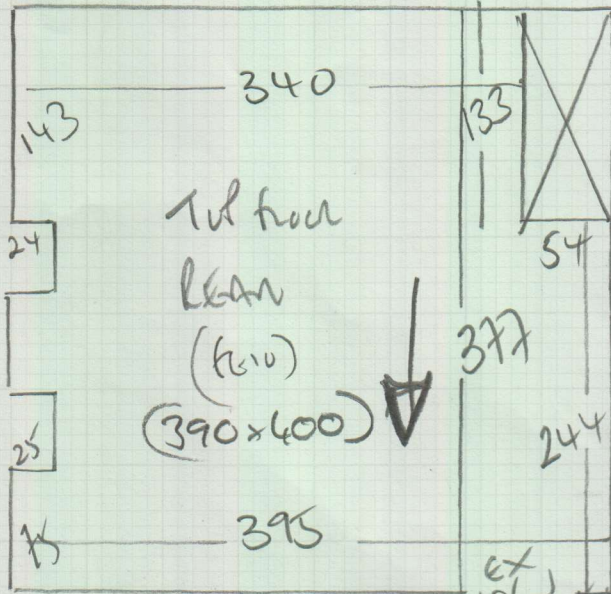

mrcarpet

Job No: P29350  
 Name: TIESMAN  
 Address: 13A DORA ROAD  
 SW19 7HJ  
 Tel:  
 Sheet: **lor 3**

ABERDEEN STAIRS (LAMP)

SWANE TRUST '50'

COLOUR: SCO-5041

1st floor 1125 x 400  
 1st floor 370 x 400  
 1st MIDDLE 380 x 400  
 1st MIDDLE 375 x 400  
 1st floor 2270 x 400  
 2110 x 400

**2500 x 400 Roll**

COIN MAT - NATURAL

FRONT = 1.05 x 1.00  
 REAR = 0.35 x 2.00

Job No: P29350  
 Name: TIESMAN  
 Address: 134 DONA LEO  
 SW19 7HS  
 Tel: \_\_\_\_\_  
 Sheet: **2 of 3**

SL x Tul middle beam  
 Upright VENTS  
 ON CLOSET  
 RE-WE CHROME BARS

White velvet on to form

GRAND PIER  
MATWELLS  
 front = 80 x 100  
 rear = 29 x 118

As Per Customers  
 Sizes

- 81
- 45 x 96 ↓
- 88 x 130 w1
- 75 x 135 w2

↓  
 To WARD ROOM IN HALLWAY

White Trust feel back  
 on to form

## ROLL BREAKDOWN

---

Job No: P29350

Customer Name: Tiesman

Carpet: Sloane Twist Super 50oz

Colour: SLO-5041

<b>Roll Size</b>	<b>25.00 x 4.00m</b>
Cut Plan	11.25 x 4.00m
Top Floor Rear Bedroom	3.90 x 4.00m
Top Floor Middle Bedroom	3.80 x 4.00m
1st Floor Middle Bedroom	3.75 x 4.00m
<b>Balance left over</b>	<b>2.30 x 4.00m</b>