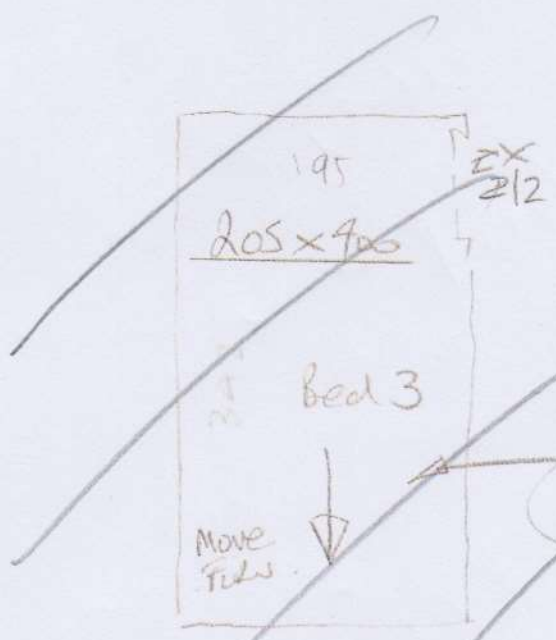

HANOI 'CLEARANCE'

- 638/18

275 x 400

= 11m<sup>2</sup>

No Uplift  
No furn  
Stick S/E

P29358  
~~Wickham~~  
Wickham

10ft  
~~Wickham~~

~~Uplift carpet only~~  
~~EX S/E + U/Lay~~  
~~Move furniture~~

UPLIFT CARPET only  
AT S/E + U/Lay  
FURNITURE

Re-use U/Lay  
in these rooms

Conc floors  
EX S/E + U/Lay

FAXED 27 JUN 2012