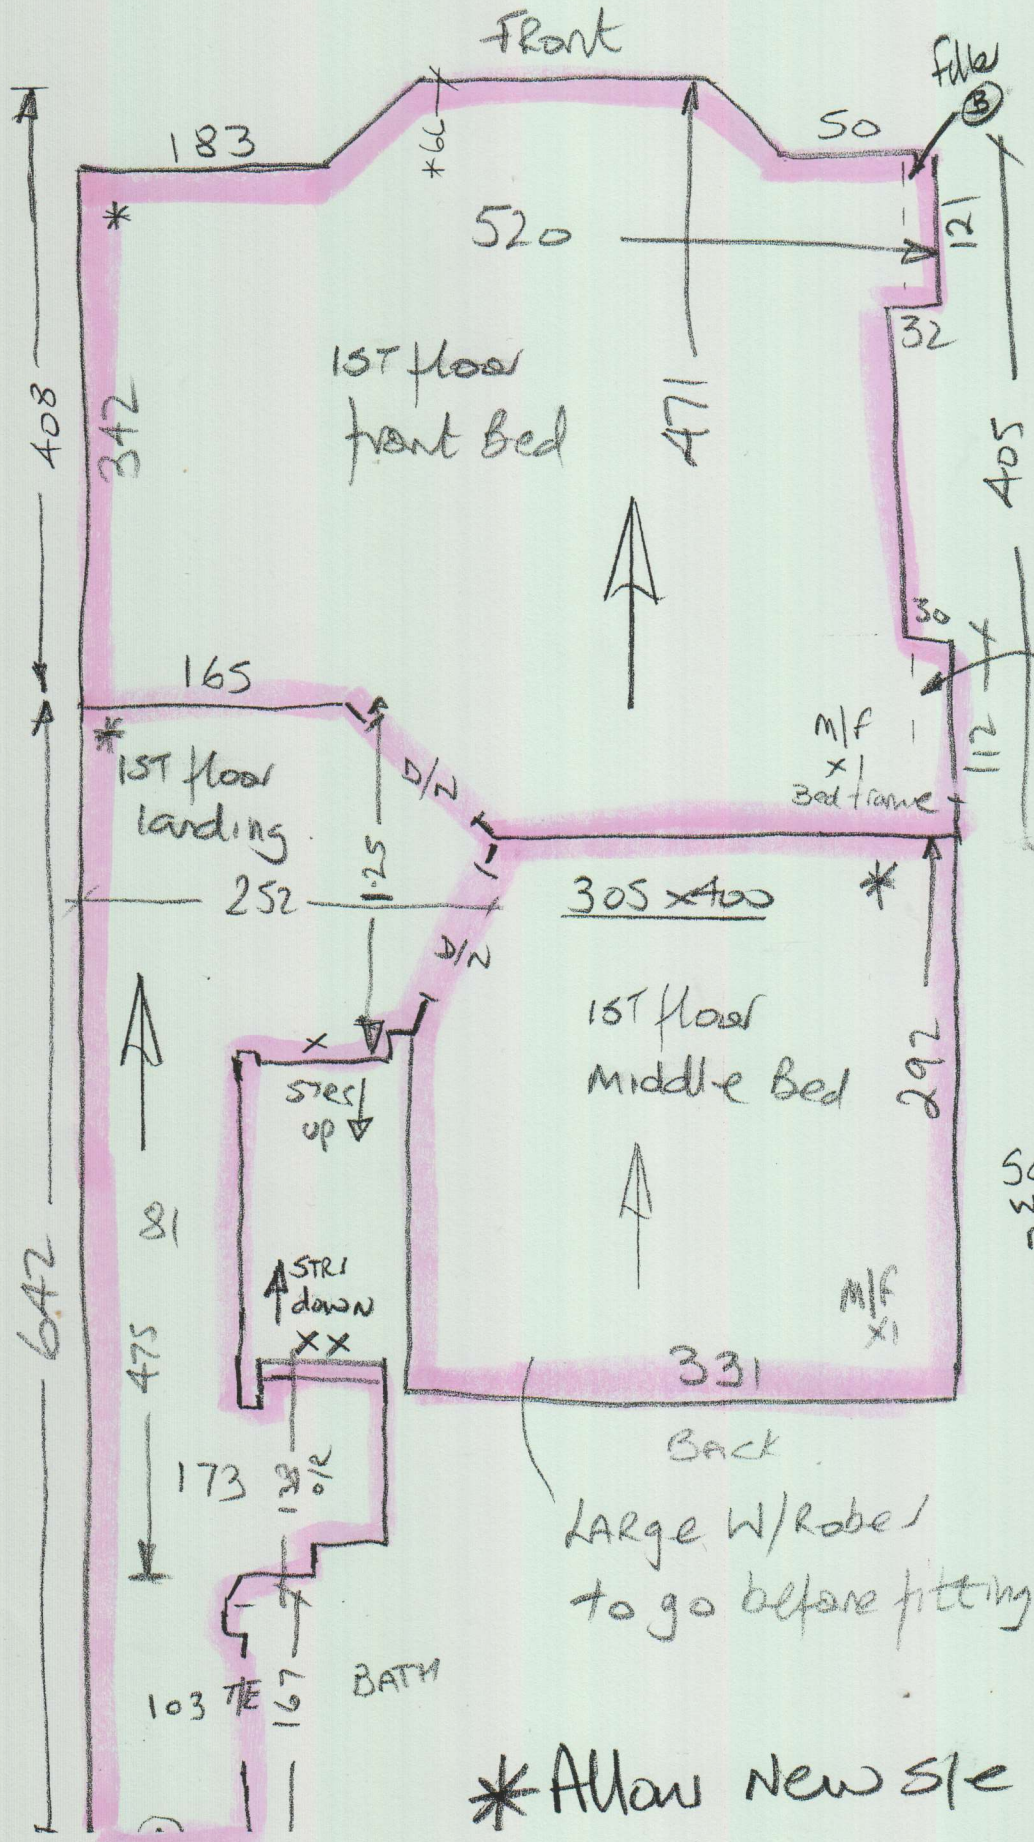

PL9360
BISCHOFF
20FS

*Keep @ w/h
UNTIL AFTER
JOB IS COMPLETE!

No Doors or Door frames in yet

Chipboard floor!
 No uplift of furniture in these areas.

Check Measure Before fitting.

Wood floor boards
 up left where marked *
 Builder may do (Quote Sep)

P29360
 Bischoff
 40FS

* MAX width of Runer 15
 58cm to avoid curve on Bottom B/N
 (Hall Nood) B/N 1
 70 to curve
 72 To Cot B/N 2

Total = 15 STAIRS + Riser

B/N (if full width)
 B/N 1 57 x 130
 B/N 2 43 x 100
 RUNNER fit @ LATER DATE

* Allow New s/c T/OUT

P29360
Bischoff

Surf

mrcarpet

DESIGNS FOR FLOORS

70 Lower Richmond Road
Putney
SW15 1LL

Tel Nr: 020-8789 3133

Fax Nr: 020-8780 2140

ROLL BREAKDOWN

Job No: P29360

Customer Name: Bischoff

Carpet: Cotswold Rib

Colour: Shipton Rib

Roll Size	26.00 x 5.00m
Cut Plan 1	14.00 x 5.00m
Cut Plan 2	4.85 x 5.00m
Cut Plan 3	3.05 x 5.00m
Cut Plan 4	3.35 x 5.00m
Balance left over	0.75 x 5.00m