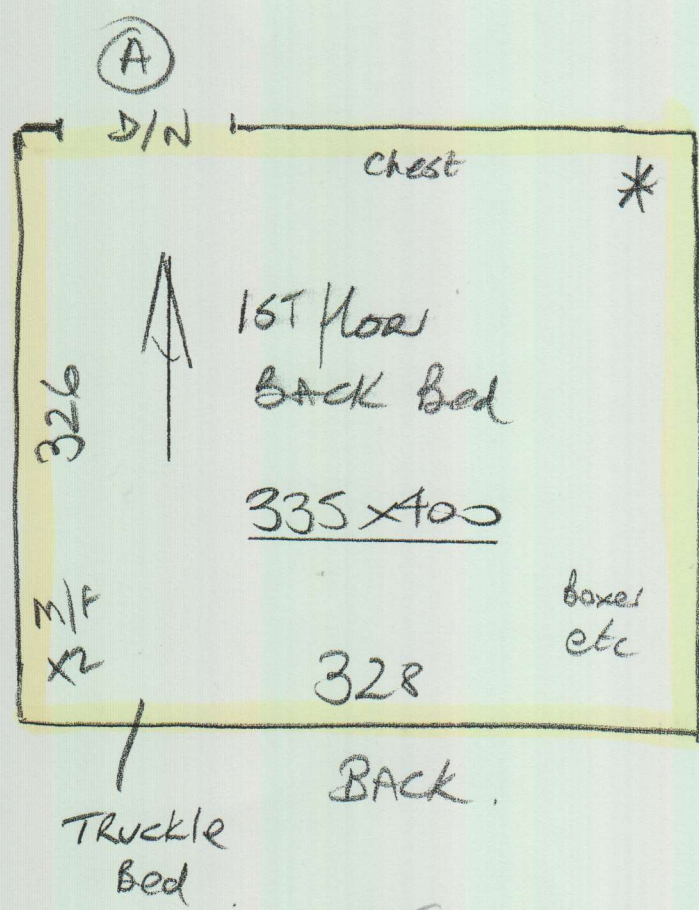

PL9360
BISCHOFF
20FS

*Keep @ w/h
UNTIL AFTER
JOB IS COMPLETE!

No Doors or Door frames in yet

Chipboard floor!
 No uplift of furniture in these areas.

Check Measure Before fitting.

Wood floor boards
 up left where marked *
 Builder may do (Quote Sep)

P29360
 Bischoff
 40FS

* MAX width of Runer 15
 58cm to avoid curve on Bottom B/N
 (Hall Nood) B/N 1
 70 to curve
 72 To Cot B/N 2

Total = 15 STAIRS + Riser

B/N (if full width)
 B/N 1 57 x 130
 B/N 2 43 x 100
 RUNNER fit @ LATER DATE

* Allow New s/c T/OUT

P29360
Bischoff

Surf

mrcarpet

DESIGNS FOR FLOORS

70 Lower Richmond Road
Putney
SW15 1LL

Tel Nr: 020-8789 3133

Fax Nr: 020-8780 2140

ROLL BREAKDOWN

Job No: P29360

Customer Name: Bischoff

Carpet: Cotswold Rib

Colour: Shipton Rib

Roll Size	26.00 x 5.00m
Cut Plan 1	14.00 x 5.00m
Cut Plan 2	4.85 x 5.00m
Cut Plan 3	3.05 x 5.00m
Cut Plan 4	3.35 x 5.00m
Balance left over	0.75 x 5.00m