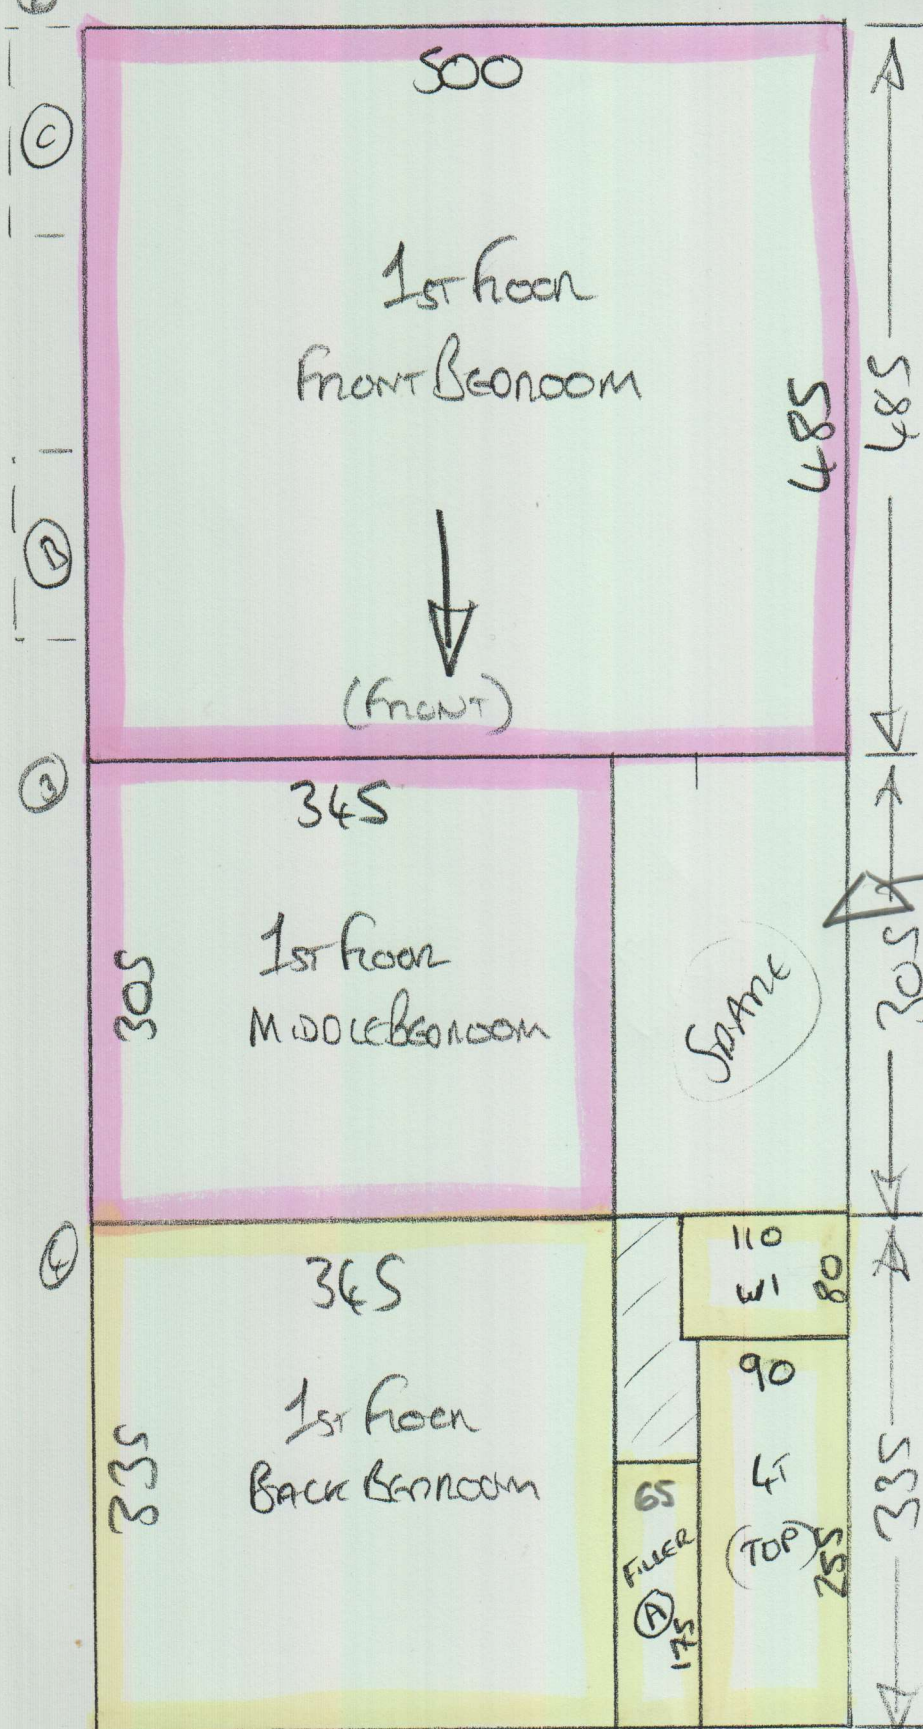

PL9360
BISCHOFF
20FS

*Keep @ w/h
UNTIL AFTER
JOB IS COMPLETE!

No Doors or Door frames in yet

Chipboard floor!
 No uplift of furniture in these areas.

Check Measure Before fitting.

Wood floor boards
 up left where marked *
 Builder may do (Quote Sep)

P29360
 Bischoff
 40FS

* MAX width of Runer 15
 58cm to avoid curve on Bottom B/N
 (Hall Nood) B/N 1
 70 to curve
 72 To Cot B/N 2

Total = 15 STAIRS + Riser

B/N (if full width)
 B/N 1 57 x 130
 B/N 2 43 x 100
 RUNNER fit @ LATER DATE

ROLL BREAKDOWN

Job No: P29360

Customer Name: Bischoff

Carpet: Cotswold Rib

Colour: Shipton Rib

Roll Size	26.00 x 5.00m
Cut Plan 1	14.00 x 5.00m
Cut Plan 2	4.85 x 5.00m
Cut Plan 3	3.05 x 5.00m
Cut Plan 4	3.35 x 5.00m
Balance left over	0.75 x 5.00m