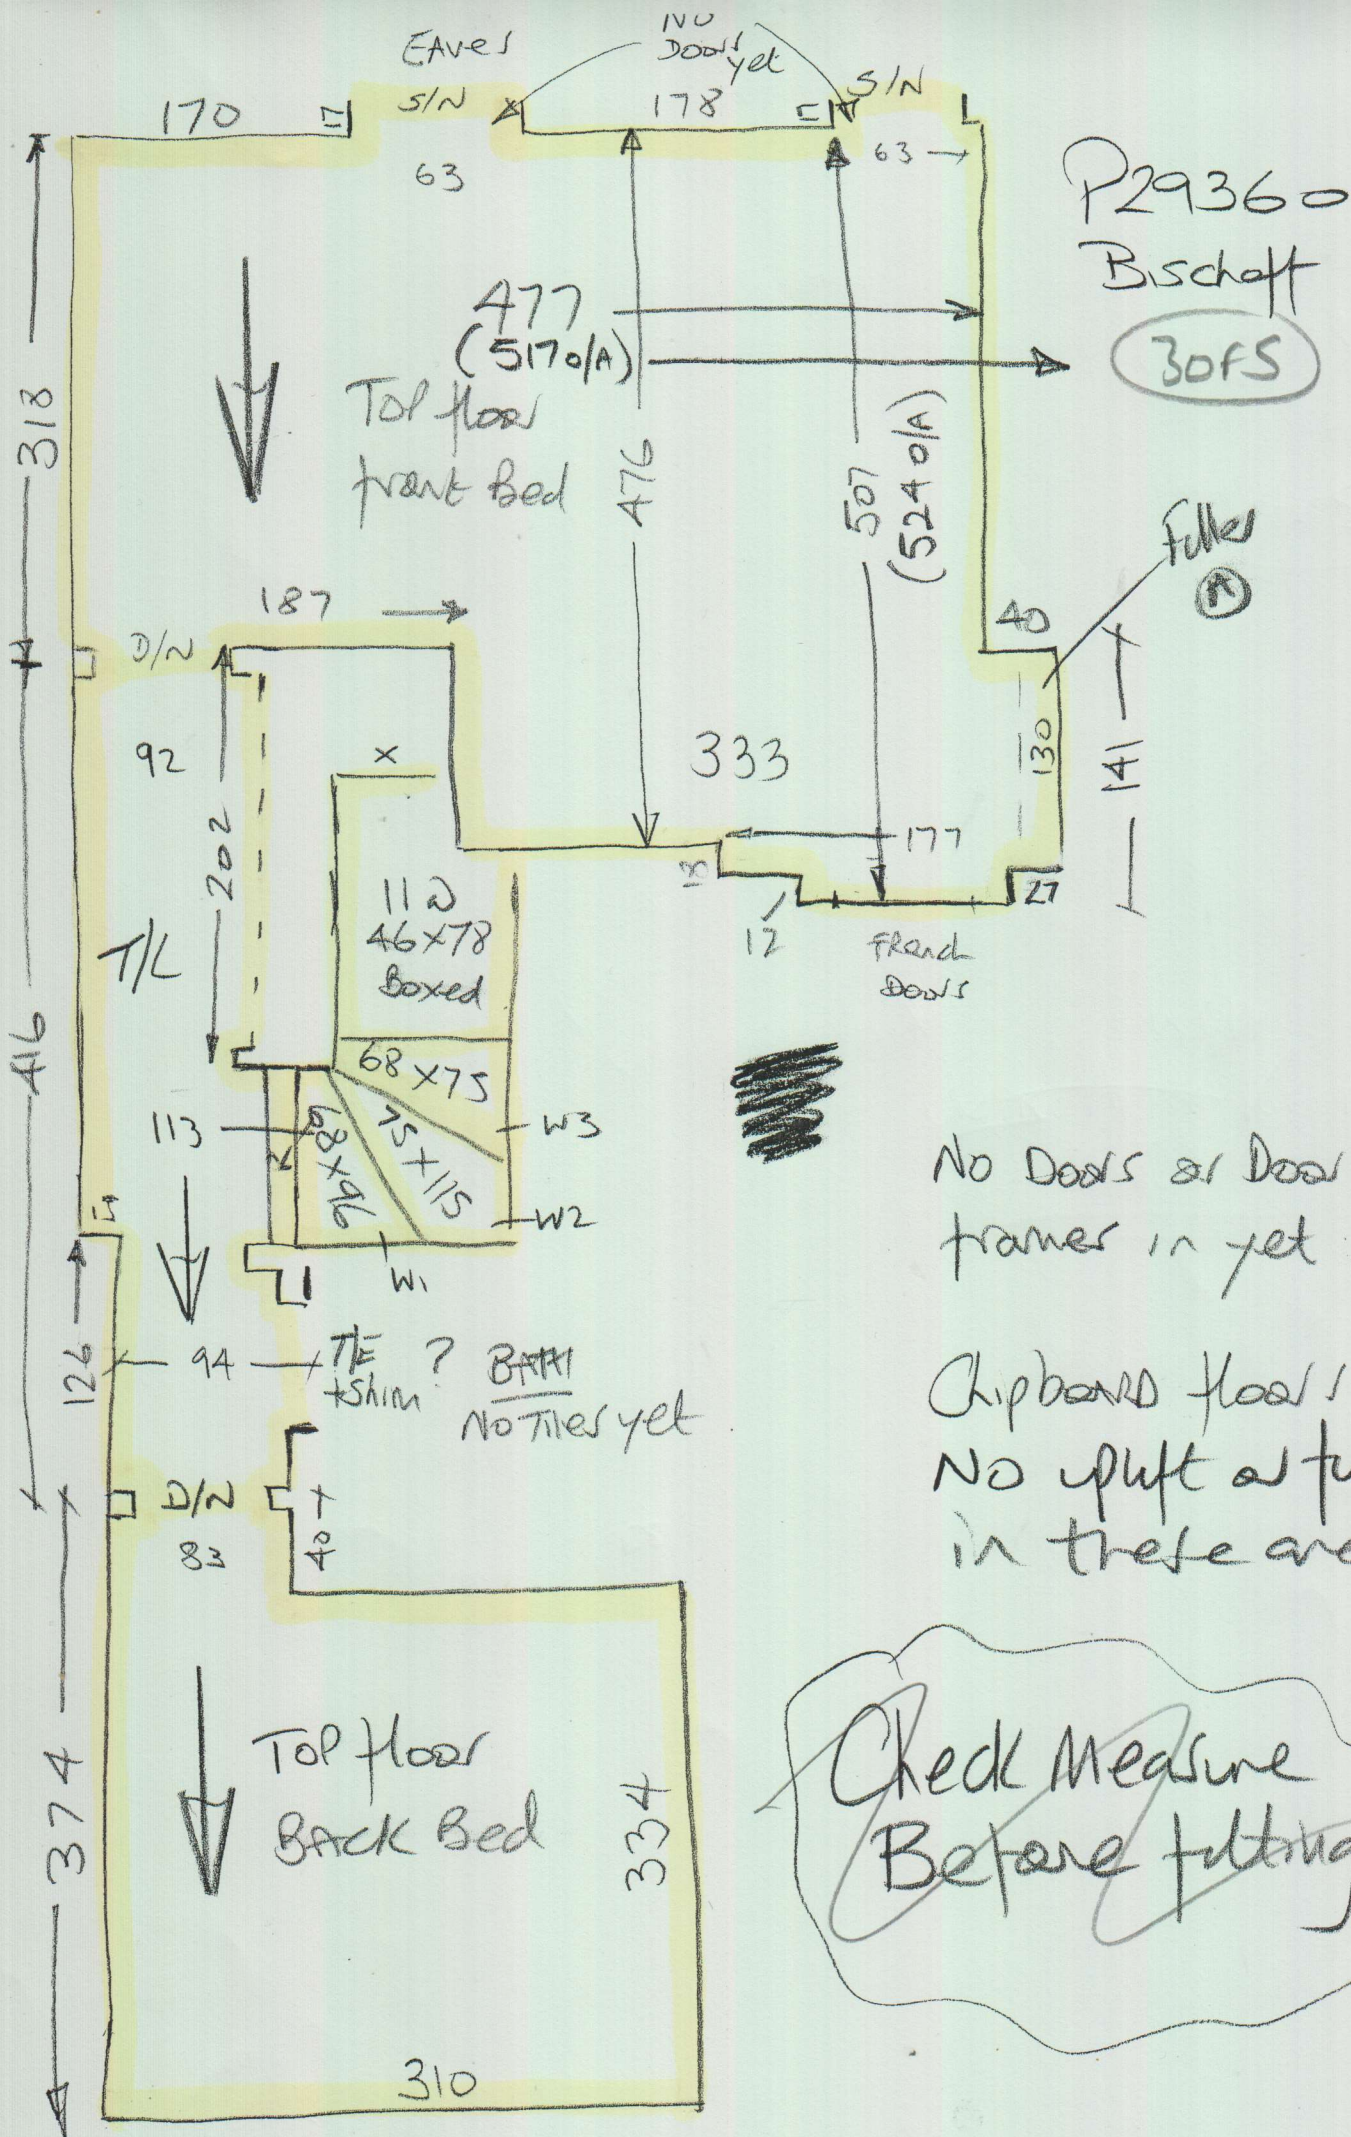

PL9360
BISCHOFF
20FS

*Keep @ w/h
UNTIL AFTER
JOB IS COMPLETE!

No Doors or Door frames in yet

Chipboard floor!
 No uplift of furniture in these areas.

Check Measure Before fitting.

Wood floor boards
 up left where marked *
 Builder may do (Quote Sep)

P29360
 Bischoff
 40FS

* MAX width of Runer 15
 58cm to avoid curve on Bottom B/N
 (Hall Nood) B/N 1
 70 to curve
 72 To Cot B/N 2

Total = 15 STAIRS + Riser

B/N (if full width)
 B/N 1 57 x 130
 B/N 2 43 x 100
 RUNNER fit @ LATER DATE

* Allow New s/c T/OUT

P29360
Bischoff

Surf

mrcarpet

DESIGNS FOR FLOORS

70 Lower Richmond Road
Putney
SW15 1LL

Tel Nr: 020-8789 3133

Fax Nr: 020-8780 2140

ROLL BREAKDOWN

Job No: P29360

Customer Name: Bischoff

Carpet: Cotswold Rib

Colour: Shipton Rib

Roll Size	26.00 x 5.00m
Cut Plan 1	14.00 x 5.00m
Cut Plan 2	4.85 x 5.00m
Cut Plan 3	3.05 x 5.00m
Cut Plan 4	3.35 x 5.00m
Balance left over	0.75 x 5.00m