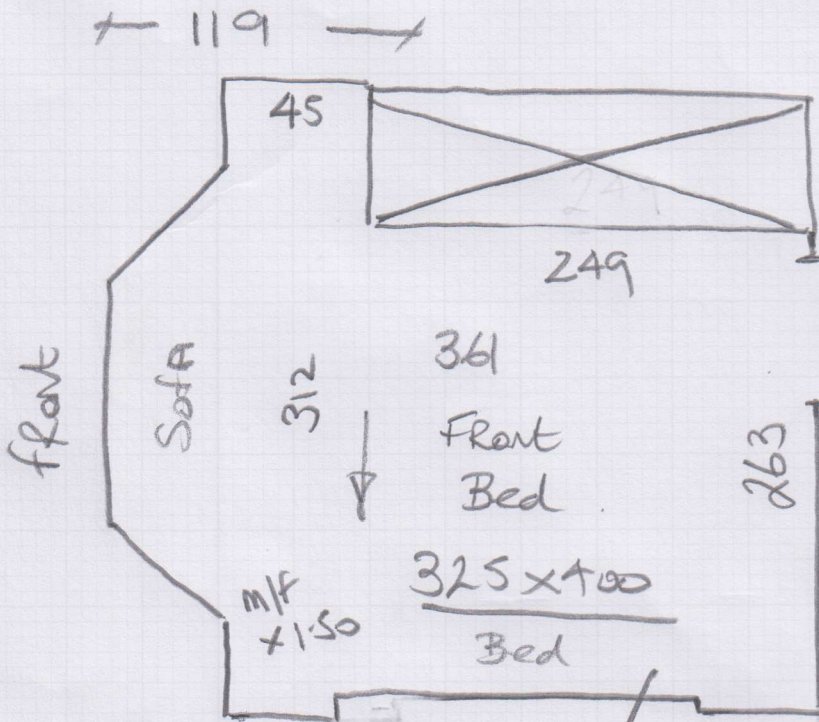

Job No: P29371
Name: ELLIOTT
Address:

Tel:
Sheet: (1 of 1)

EX OAK TIM
HALL
 Wood flooring
MAGNIFICENT BRONZE
- REWARD
 = 325 x 400
 = 13m²

Tiled hearth (level)
 stick slip (1 stick)

- No uplift
- Needs new slip
- Wood floor (+ tiled hearth)
- move furniture (Double Bed + Small Sofa)