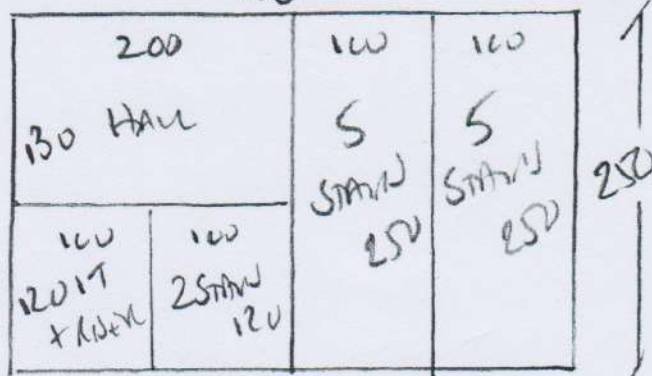

P29373
 CRAIG
 TEL HAT
 269 UPPER LICHFIELD RD
 SWIS BSP

RIDER

15 x 88

137

45 x 92

NEW ANCO DIN
 REQ'D

ACO

WOODCLASS

COVER 25A

PLAN - 250 x ACO

= 10M²

WOODS HALL

EXISTING STAIRS

OLD FURNITURE DOWN

ANCO DINING AT F10 REQUIRED