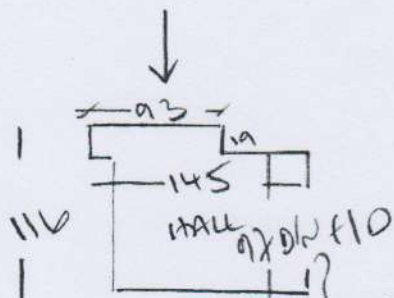

P29373
 CRAIG
 TEL HAT
 269 UPPER LICHFIELD RD
 SWIS BSP

RIDER

15 x 88

137

45 x 92

NEW ANCO DIN
 REQ'D

ACO

WOODCLASS

COVER 25A

PLAN - 250 x ACO

= 10M²

WOODS HALL

EXISTING STAIRS

OLD FURNITURE DOWN

ANCO DINING AT F10 REQUIRED