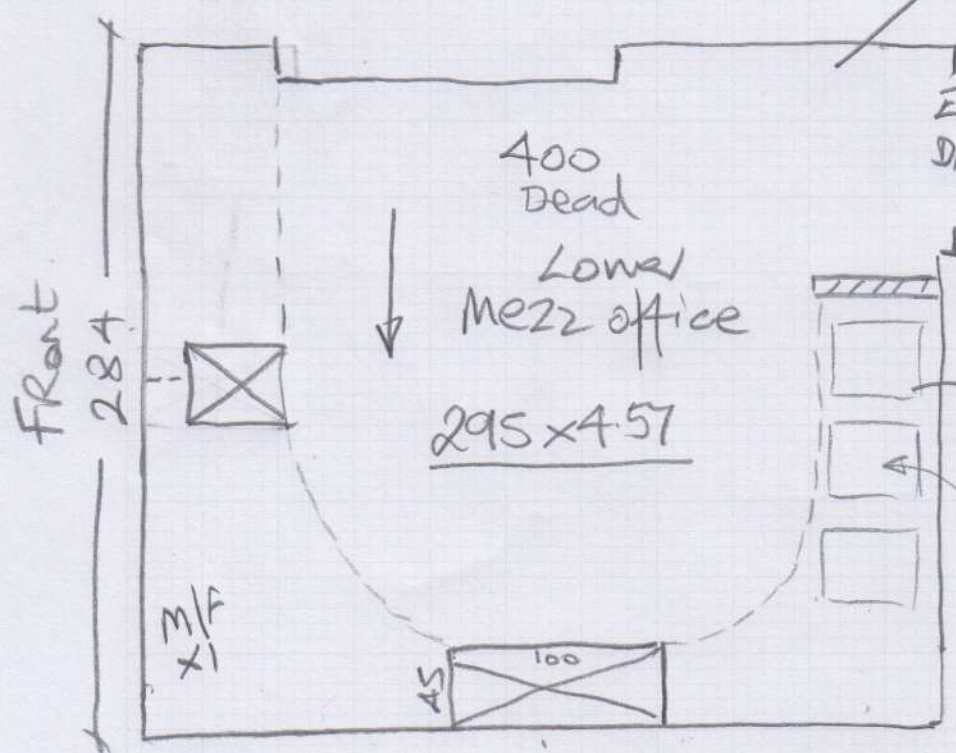

P29376
Le Bon

(1 OF 1)

Victorian
Style Radiator

NEPAL - KANFUI
COL. KAN-622
on Lux In foam

No U/D
Mostly ex/sle
+ 2 Lengths

Uplift ex felt only
mostly ex/sle
+ 2 sticks new.

Ultima Major
Bottle Green
on Heavy Duty
Rubber

Built in Desk
74cm off floor

3 x 2 DRAWER
filing Cabinets
to move.