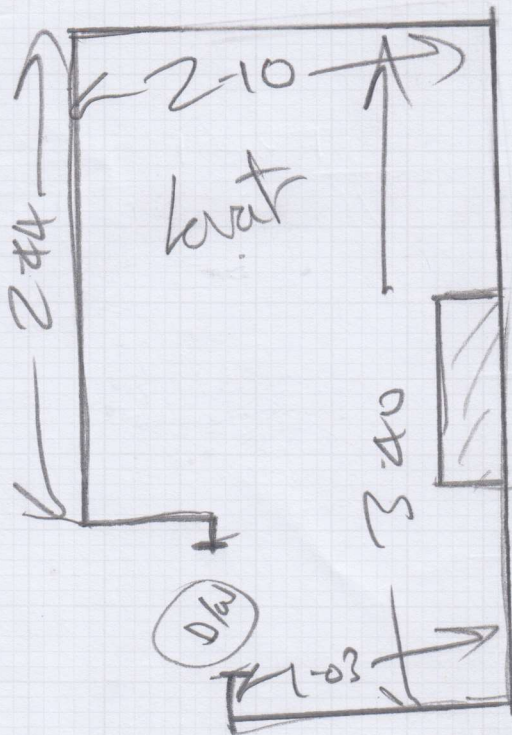

P29377

Job: Lesley + Graham Thomson
 Name: Little Hampden Lodge
 Address: Little Hampden
 HP16 9PS

1/3

Silken Velvet Chic
 Alpaca.

5.20 x 4.57

= 23.77 m²

Robt Mebus Bath

mrcarpet
P29377
Job No:
Name: Lesley + Graham
Thomson
Address: Little Hampden Lodge
Tel: Little Hampden
Sheet: HP16 9PS
213

Silken Velvet
Vogue
kavat

2.20 x 3.66

8.10 m²

P29377
THOMSON. 3/3

England

Image capture: Jul 2011 © 2019 Google

Google Maps

Map data ©2019 200 m