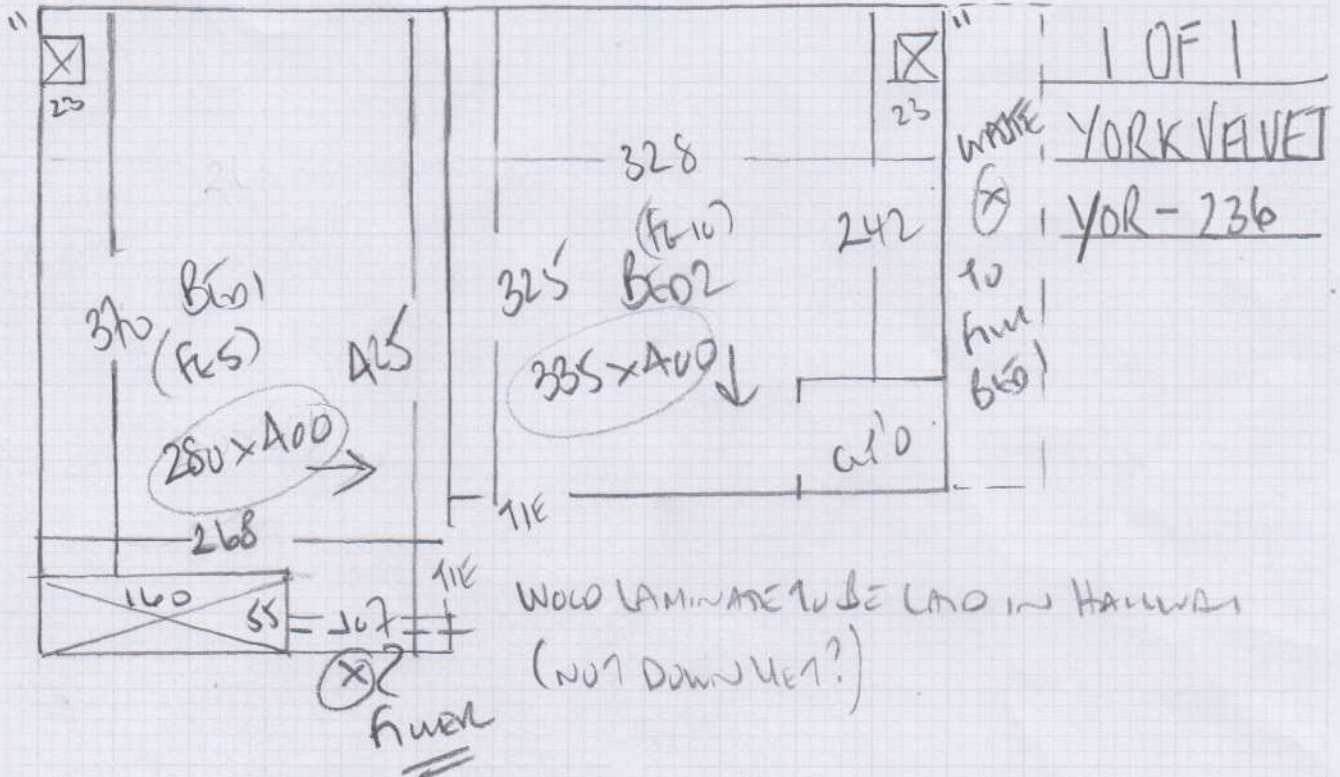

2 bedrooms

Job No: P29386
Name: MANNERS
Address: FAT 12
Downholme
Tel: 101-107 Upper Richmond Rd
Sheet: SWIS 214

CONCRETE FLOORS - CRUNCHIES DOWN!

ALLOW NEW GRIPPER & STICKING

DEGLASSER (10mm) ON SITE IS REMOVING EXISTING GRIPPER

LAMINATE TO BE Laid BY OTHERS IN HALLWAY & LARKE
(NOT DOWN YET - SO AHEAD THE COBES AT DOORWAYS)

YORK VELVET - Colour YOR-236

Bed 1 280x400 + SEAM

Bed 2 335x400

615 x 400 24.60m²