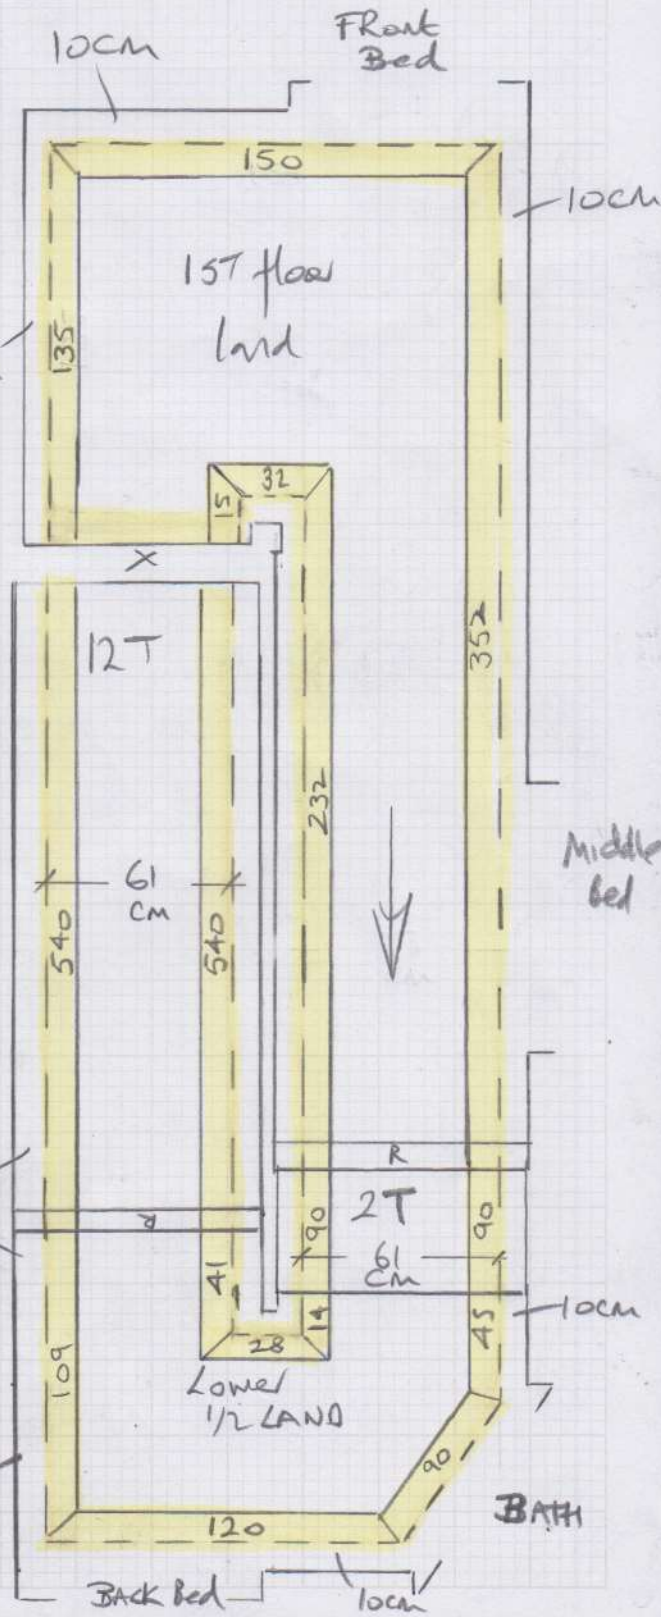

mrcarpets
 Job No: P29402
 Name: Elliot
 Address:
 Tel:
 Sheet: 1 OF 4

Salzburg
Col. SZB-103

Cut Plan 550x400
 = 220m²

* = Cut down to exact width
 & width for Runners

Soft Velvet

Col. SV-670

Top Bedroom 370x500
 = 1850m²

** = Shape landings on site to
 have equal gap around
 perimeter to match Runners.

Rutland 50

Colour RUT50E5A

Cut Plan 310x400
 = 1240m²

* Cut Rug down to the exact
 size & send to Kasia's
 before Christmas

* Leave waste with Customer
 for use under furniture legs.

Job No: P29402
 Name: Elliot
 Address:
 Tel:
 Sheet: 2 OF 4

Runner layout for
STAIRS & All Landings

Tape Colour = HB 8467 (Slate)

Tape = 44.26Lm
 + 13 metres @ 10cm = 1.30Lm

 45.56Lm

Sizes inside yellow highlights are tape lengths only.

P29402
Name: Elliot

Job No

Name

Address

Tel

Sheet