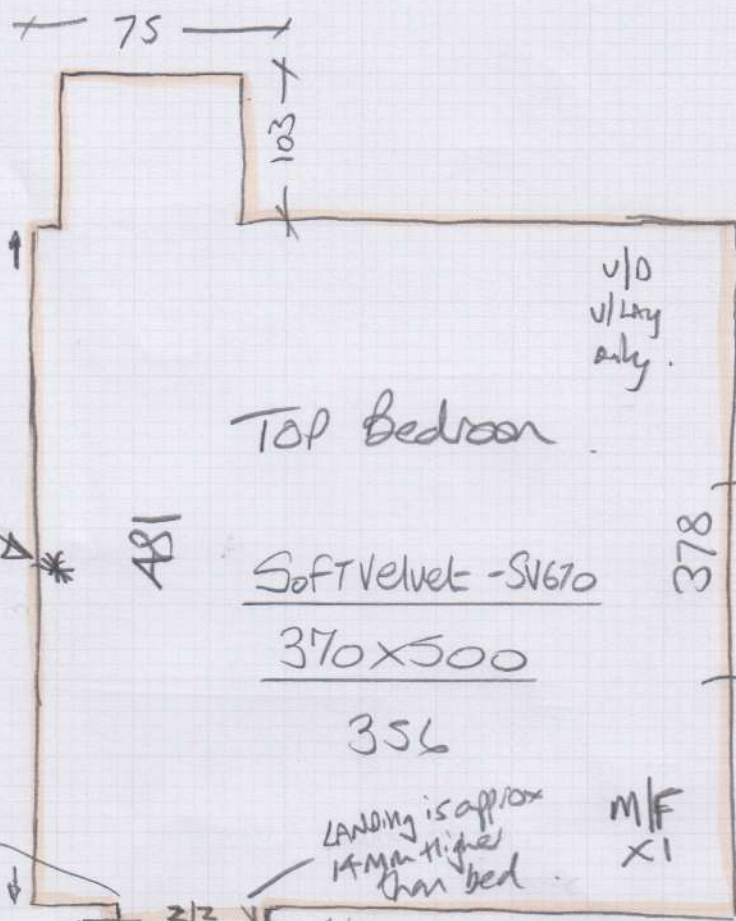

P29402
Name: Elliot

Job No

Name

Address

Tel

Sheet

3 OF 4

New ste
Returned
along this
wall
(3 sticks)

Mostly ex ste
in this room

currently empty apart from
an exercise bike
& a few bits/Bobs

Door ok
25mm