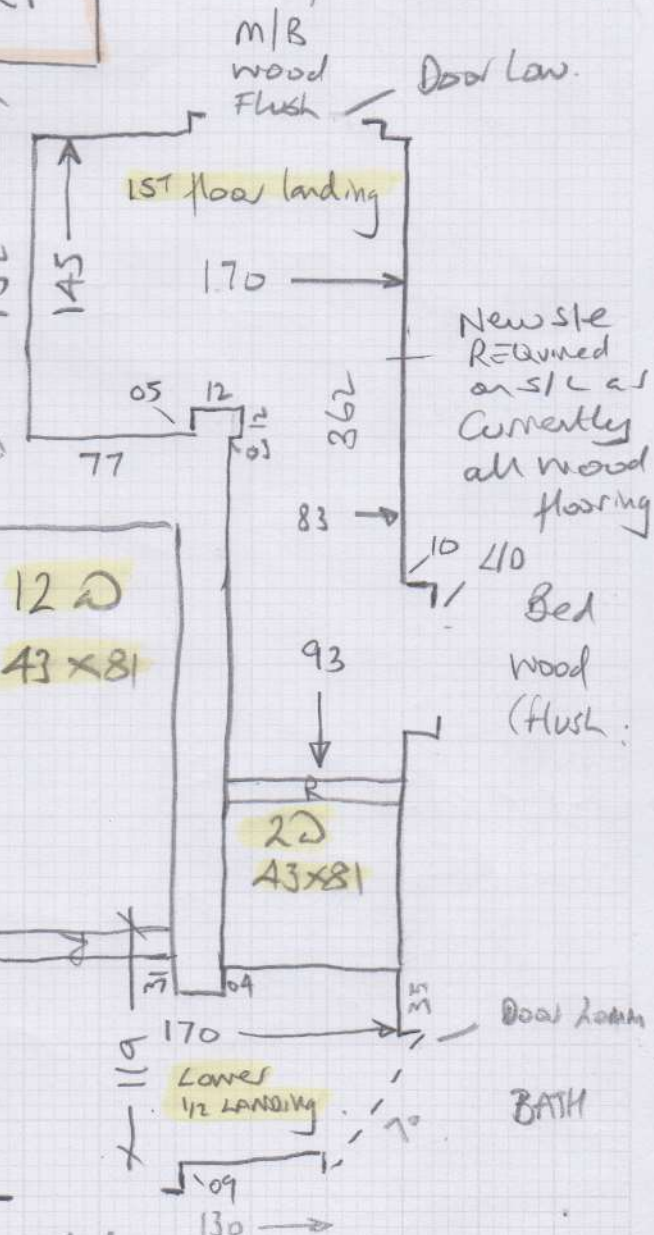

New ste
Returned
on site as
currently
all wood
flooring

Bed
Wood
(flush)

Bed
Wood
flush