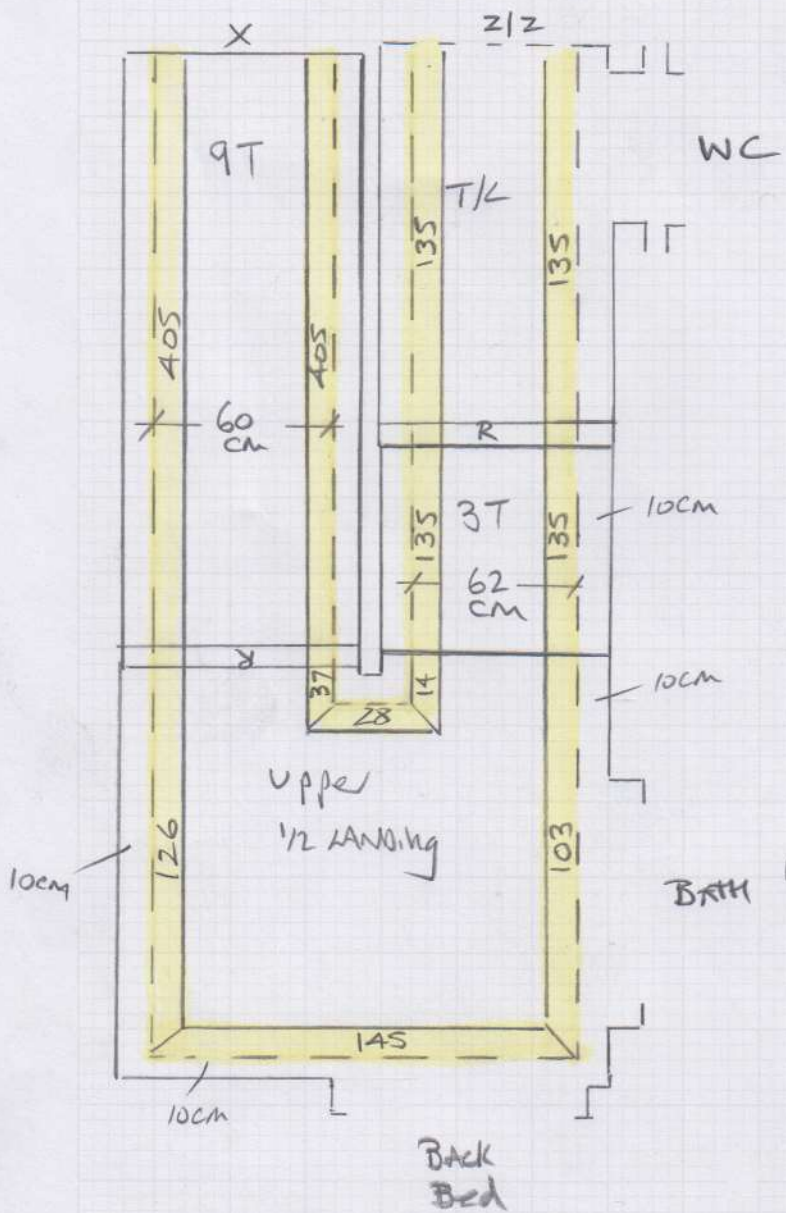

mrcarpets
 Job No: P29402
 Name: Elliot
 Address:
 Tel:
 Sheet: 1 OF 4

Salzburg
Col. SZB-103

Cut Plan 550x400
 = 220m²

* = Cut down to exact width
 & width for Runners

Soft Velvet

Col. SV-670

Top Bedroom 370x500
 = 1850m²

** = Shape landings on site to
 have equal gap around
 perimeter to match Runners.

Rutland 50

Colour RUT50E5A

Cut Plan 310x400
 = 1240m²

* Cut Rug down to the exact
 size & send to Kasia's
 before Christmas

* Leave waste with Customer
 for use under furniture legs.

Job No: P29402
 Name: Elliot
 Address:
 Tel:
 Sheet: 2 OF 4

Runner layout for
STAIRS & All Landings

Tape Colour = HB 8467 (Slate)

Tape = 44.26Lm
 + 13 metres @ 10cm = 1.30Lm

 45.56Lm

Sizes inside yellow highlights are tape lengths only.

P29402
Name: Elliot

Job No

Name

Address

Tel

Sheet