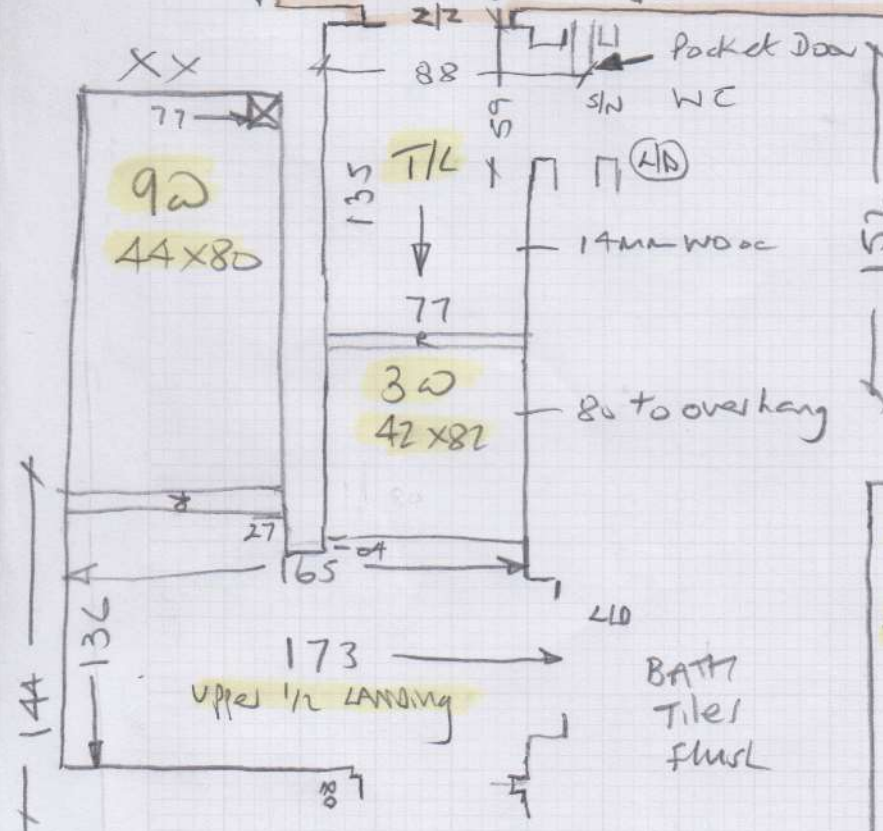

New ste
Returned
on site as
currently
all wood
flooring

Bed
Wood
(flush)

Bed
Wood
flush