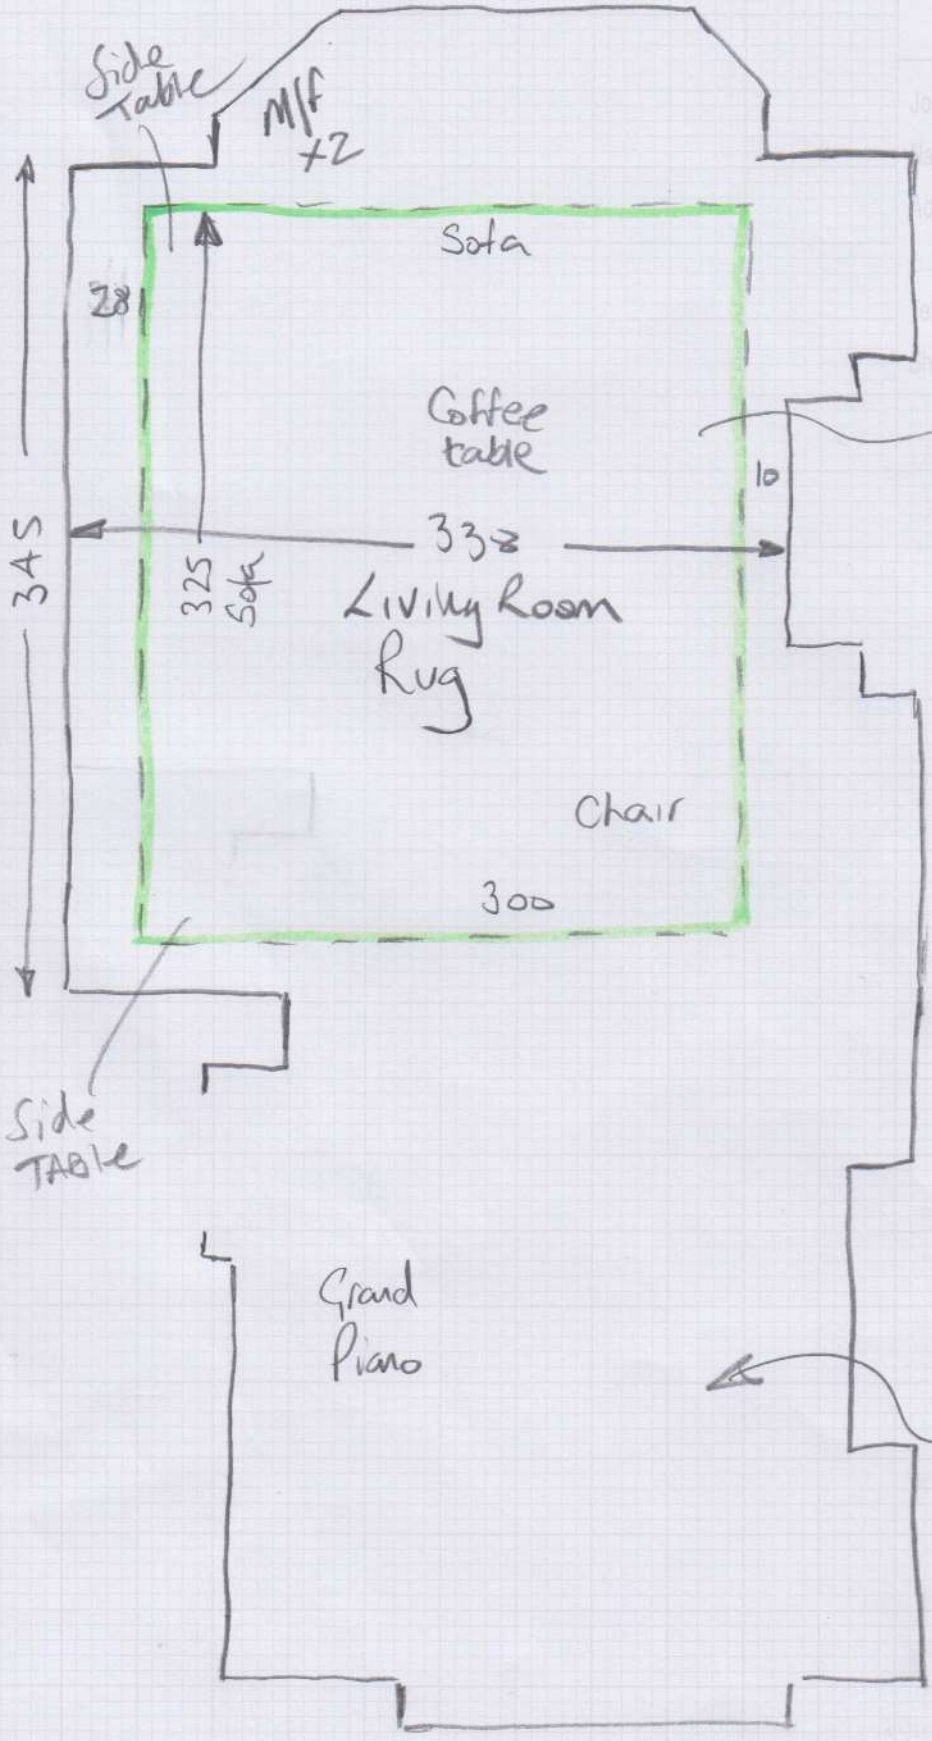

P29402
Elliot

4 OF 4
Rutland 50
RuT50E54

Move furniture
& layout rug
fitter to get
£45
2 MEN REQUIRED

May want a
Rug for this
end of room
at later date
Size TBC.

* Keep waste for furniture leg Coasters.