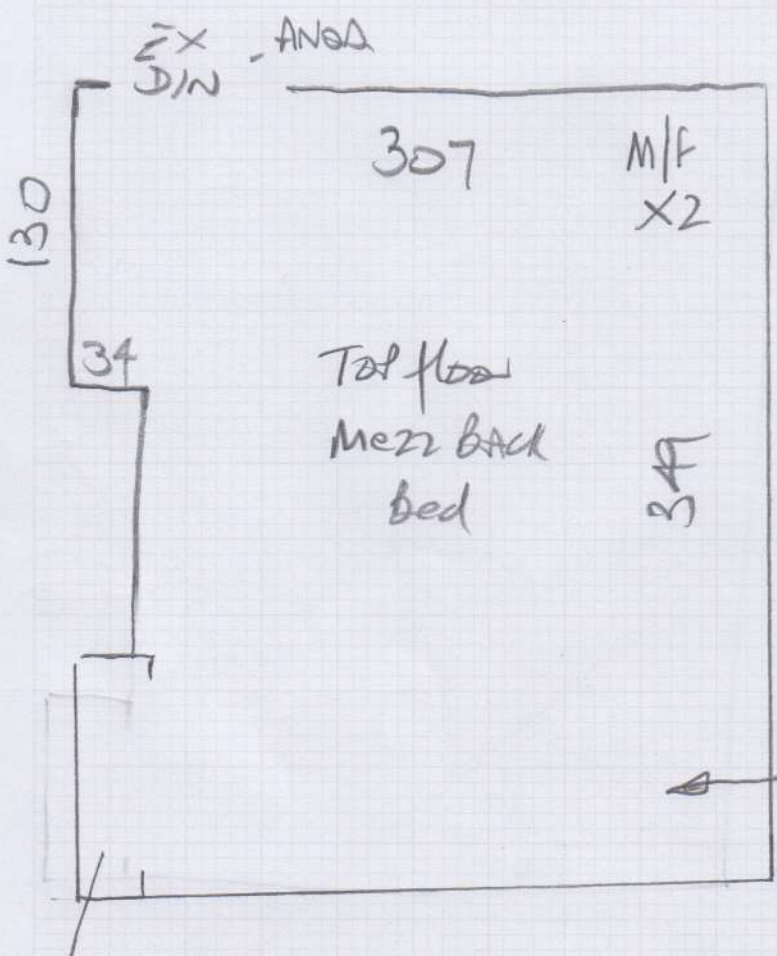

P29405

Job No:

Name:

McGourty.

Address:

Tel:

Sheet:

1 OF 1

AYRSHIRE ELITE DARY

Wood floor

Re-use ex site

u/d 8d/20 Twist.

M/F

← This room currently stacked with stuff from the front Bed. (i.e.'s all covered in Dust!)

Not sure if carpet goes into cupboards too much stuff in way.