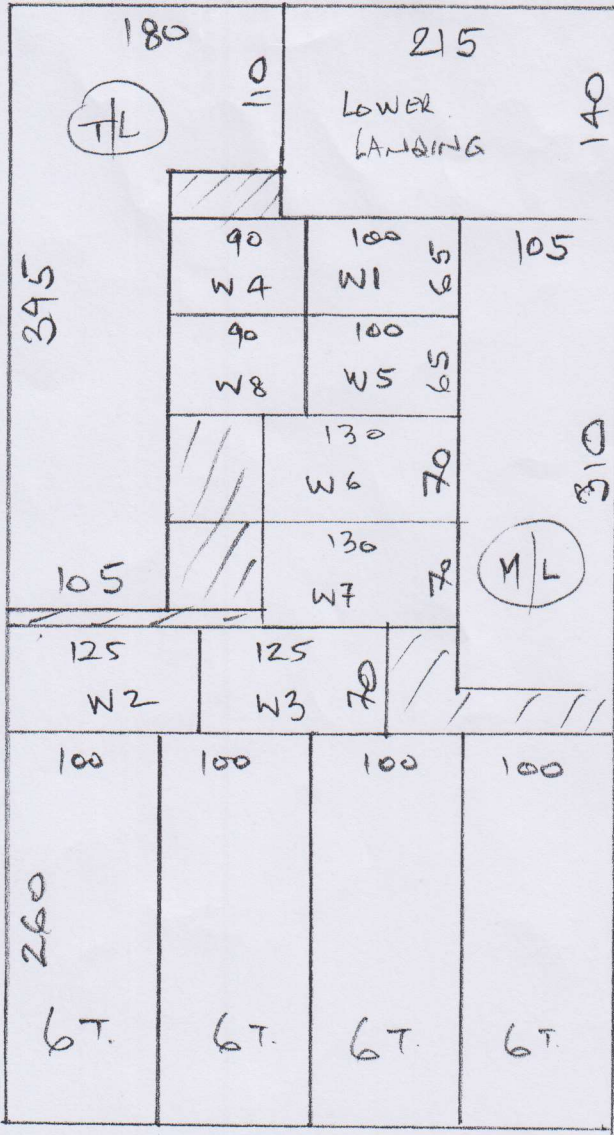

~~NARROW COMPASSIVE BEDDED STRIPE~~

~~"WINDSOR STRIPE"~~

400

R29419

~~Windsor~~

Kung ~~Shang~~

lot 2

WINDSOR - 142

~~480 x 400~~

~~260 x 400~~

~~740 x 400~~

= 29.6m²

~~Sedgemoor Trellick~~

~~Col. Vade~~

~~Front Bed 470 x 100~~

~~Back Bed 295 x 100~~

P29419
~~PAVARD~~
 Kung ~~Wong~~

2 of 2

- 11 @ 40 x 84
- ✓ W1 55 x 90 ✓
- ✓ W2 60 x 115 ✓
- ✓ W3 60 x 115 ✓
- ✓ W4 55 x 81 ✓

- 10 @ 40 x 84
- ✓ W5 55 x 95 ✓
- ✓ W6 60 x 120 ✓
- ✓ W7 60 x 120 ✓
- ✓ W8 55 x 85 ✓

2/2 ALL
 BATHROOM