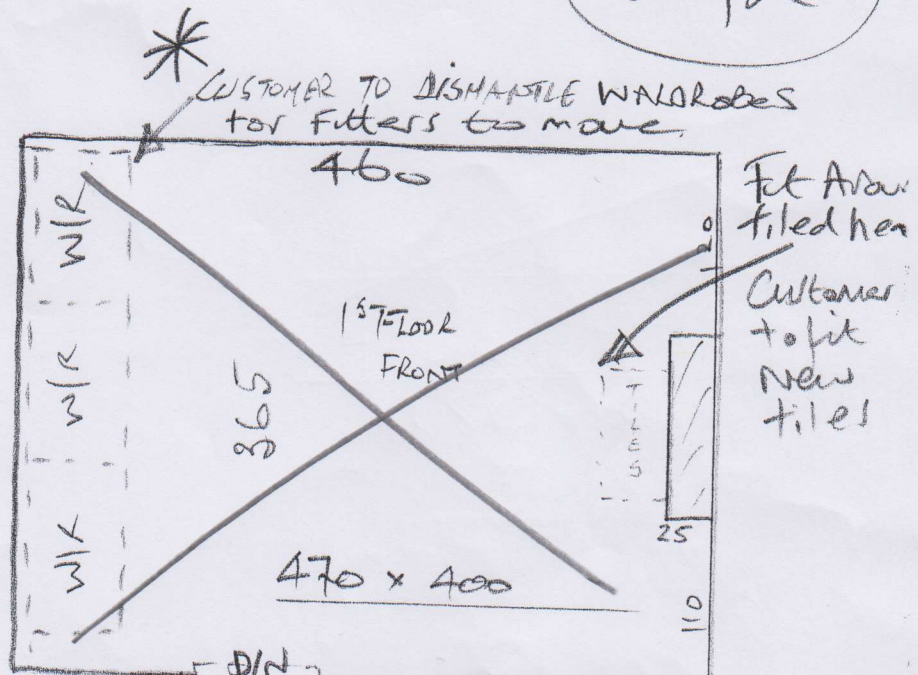

~~NARROW COMPASSIVE BEDDED STRIPE~~

~~"WINDSOR STRIPE"~~

400

R29419

~~Windsor~~

Kung ~~Shang~~

lot 2

WINDSOR - 142

~~480 x 400~~

~~260 x 400~~

~~740 x 400~~

= 29.6m²

~~Sedgemoor Trellick~~

~~Col. Vade~~

~~Front Bed 470 x 100~~

~~Back Bed 295 x 100~~

P29419
~~PAVARD~~
 Kung ~~Wong~~

2 of 2

- 11 @ 40 x 84
- ✓ W1 55 x 90 ✓
- ✓ W2 60 x 115 ✓
- ✓ W3 60 x 115 ✓
- ✓ W4 55 x 81 ✓

- 10 @ 40 x 84
- ✓ W5 55 x 95 ✓
- ✓ W6 60 x 120 ✓
- ✓ W7 60 x 120 ✓
- ✓ W8 55 x 85 ✓