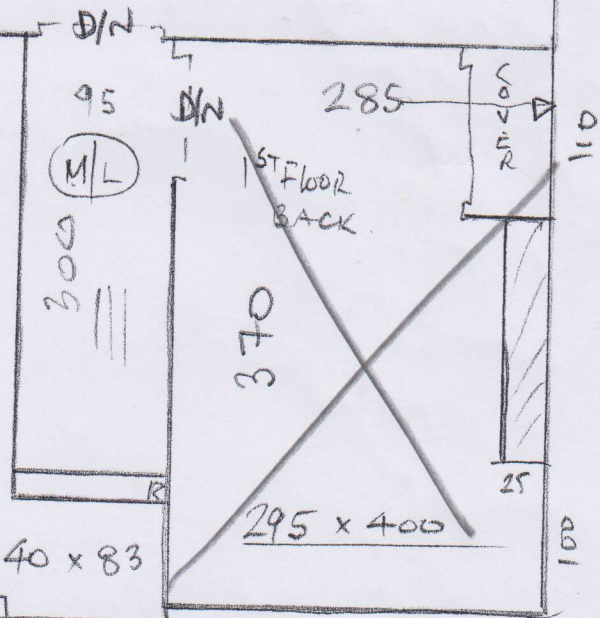

~~NARROW COMPASSIVE BEDDED STRIPE~~

~~"WINDSOR STRIPE"~~

400

R29419

~~Windsor~~

Kung ~~Shang~~

lot 2

WINDSOR - 142

~~480 x 400~~

~~260 x 400~~

~~740 x 400~~

= 29.6m²

~~Sedgemoor Trellick~~

~~Col. Vade~~

~~Front Bed 470 x 100~~

~~Back Bed 295 x 100~~

P29419
~~PAVARD~~
 Kung ~~Wong~~

2 of 2

- 11 @ 40 x 84
- ✓ W1 55 x 90 ✓
- ✓ W2 60 x 115 ✓
- ✓ W3 60 x 115 ✓
- ✓ W4 55 x 81 ✓

- 10 @ 40 x 84
- ✓ W5 55 x 95 ✓
- ✓ W6 60 x 120 ✓
- ✓ W7 60 x 120 ✓
- ✓ W8 55 x 85 ✓