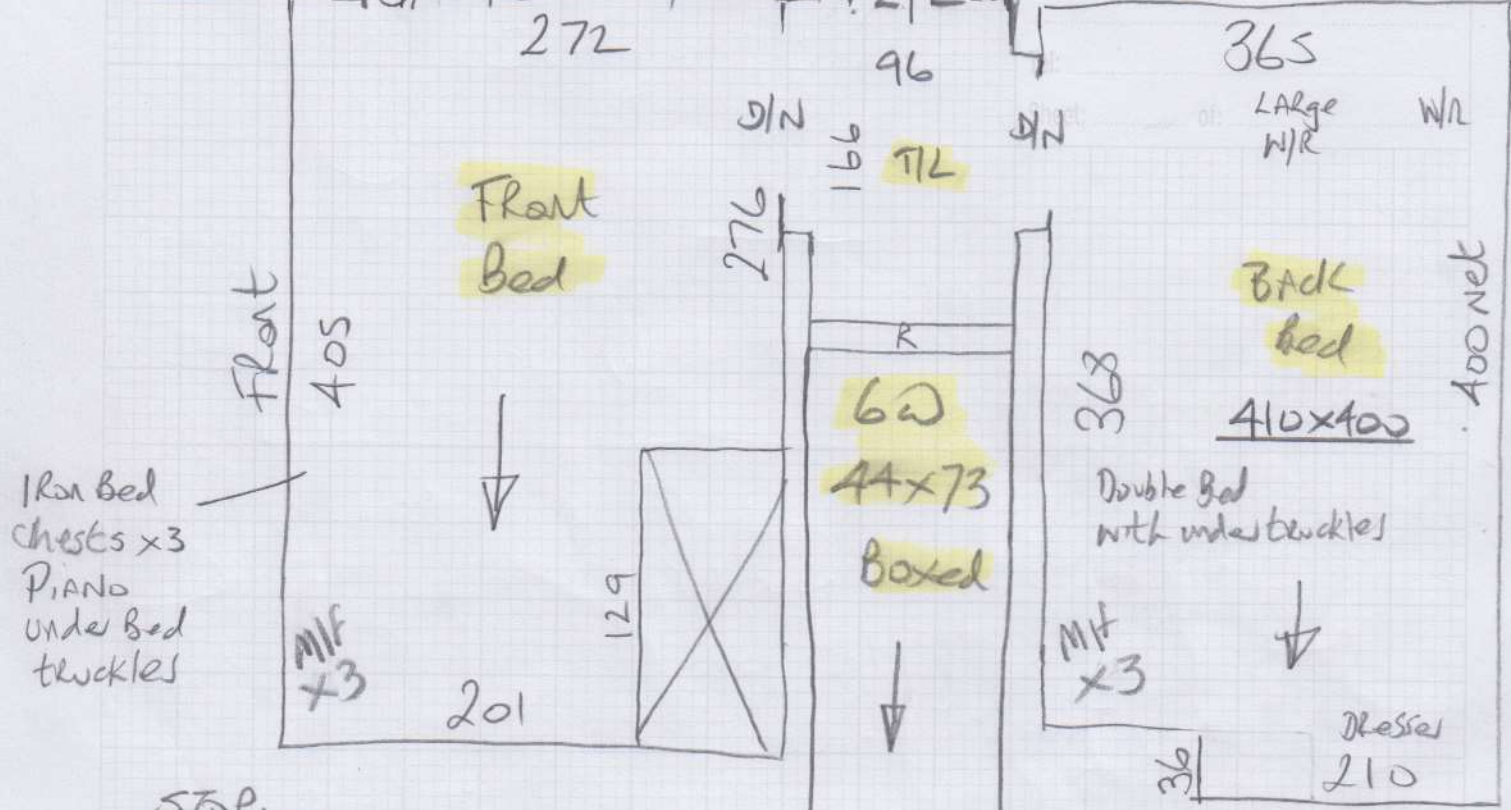

Cut Plan 605 x 400
 Back bed 410 x 400
 10.15 x 400
 = 40.60m²

SEE NOTES ON BATH ROOM

EN-SUITE = 1.90 x 4.00

OR MAIN BATH NOT BEING DONE

Sloane TWIST

Col.

Front bed 285 x 500
 = 14.25m²

BACK bed 410 x 400
 = 16.40m²

Total = 30.65m²

* FIT NEW CARPET TO EN-SUITE LEAVE BALANCE ON SITE FOR FUTURE FITTING OF MAIN BATHROOM