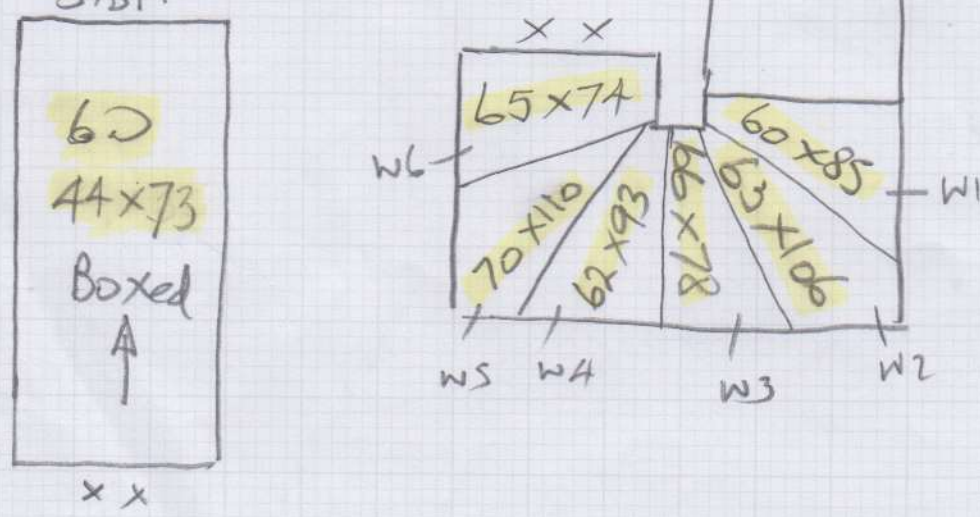

Cut Plan 605 x 400
 Back bed 410 x 400
 10.15 x 400
 = 40.60m²

SEE NOTES ON BATH ROOM

EN-SUITE = 1.90 x 4.00

OR MAIN BATH NOT BEING DONE

Sloane TWIST

Col.

Front bed 285 x 500
 = 14.25m²

BACK bed 410 x 400
 = 16.40m²

Total = 30.65m²

* FIT NEW CARPET TO EN-SUITE LEAVE BALANCE ON SITE FOR FUTURE FITTING OF MAIN BATHROOM