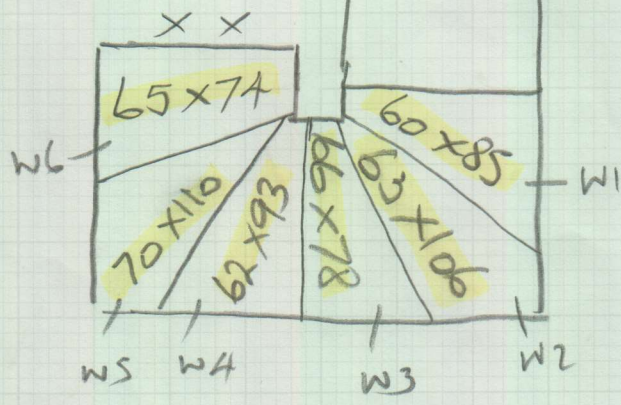

mrcarpet
 Job No: P26829
 Name: Jarrett
 Address:
 Tel:
 Sheet: 1 OF 2

SLOANE TWIST 50
Col. SLO-5029

CURTAIN 1 605x400
 CURTAIN 2 190x400
 BACK BED 410x400
 1205x400

4065m²
 ±48.2m²

EN-SUITE =
 MAIN BATH NOT BEING WORK

Sloane Twist
 Col.

Front bed 285x500

* WASH HANDS ON ARRIVAL & DURING WORK.

BACK BED 410x400
 = 1640m²

Total = 3065m²

Job No: P26829
 Name: Jarrett
 Address: 20F2
 Laminated paper
 DOWN

1 Iron Bed
 Chests x3
 PIANO
 Under Bed
 truckles

* Main Bedroom with No. 5. Do not place bed here
 by the door leading to the OF main bedroom