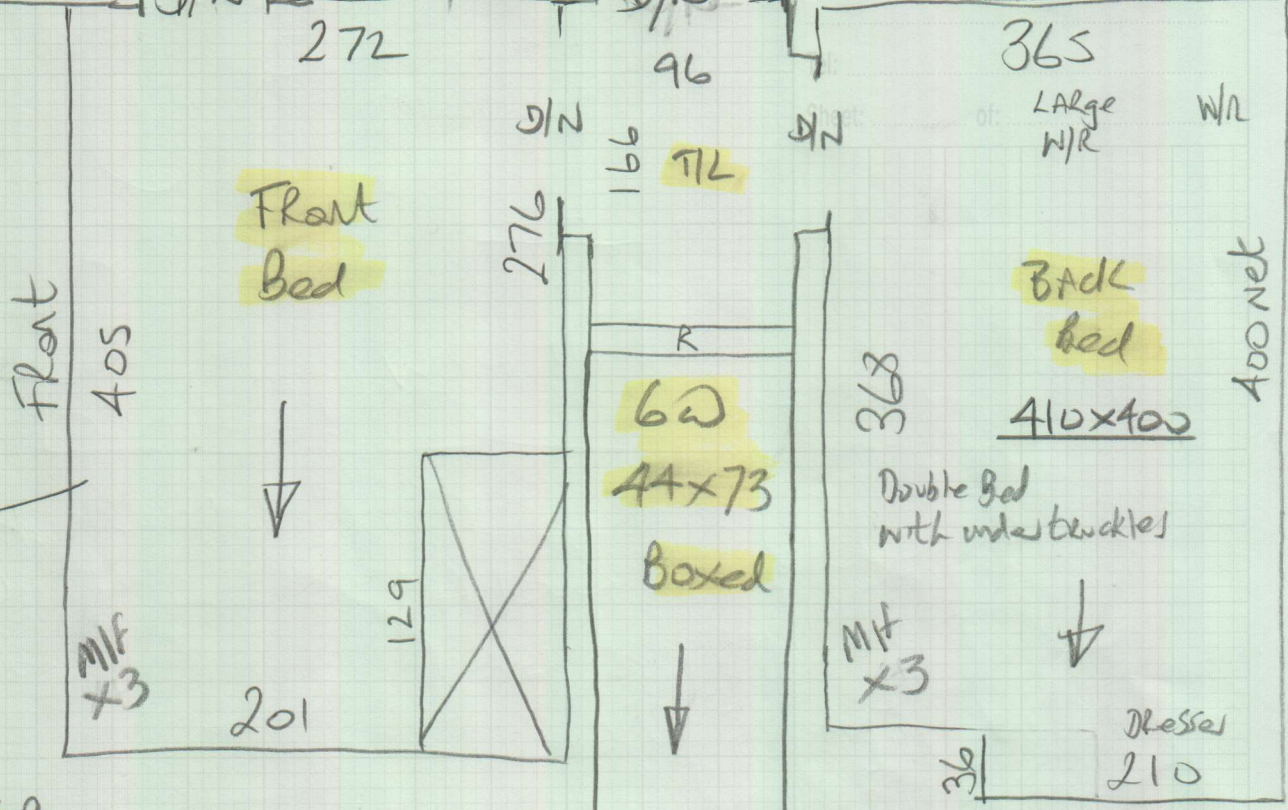

mrcarpet
 Job No: P26829
 Name: Jarrett
 Address:
 Tel:
 Sheet: 1 OF 2

SLOANE TWIST 50
Col. SLO-5029

CURTAIN 1 605x400
 CURTAIN 2 190x400
 BACK BED 410x400
 1205x400

4065m²
 ±48.2m²

EN-SUITE =
 MAIN BATH NOT BEING WORK

Sloane Twist
 Col.

Front bed 285x500

* WASH HANDS ON ARRIVAL & DURING WORK.

BACK BED 410x400
 = 1640m²

Total = 3065m²

Job No: P26829
 Name: Jarrett
 Address: 20F2
 Laminated paper
 DOWN

1 Iron Bed
 Chests x3
 PIANO
 Under Bed
 truckles

* Main Bedroom with No. 5. Do not place bed here
 by the door leading to the OF main bedroom