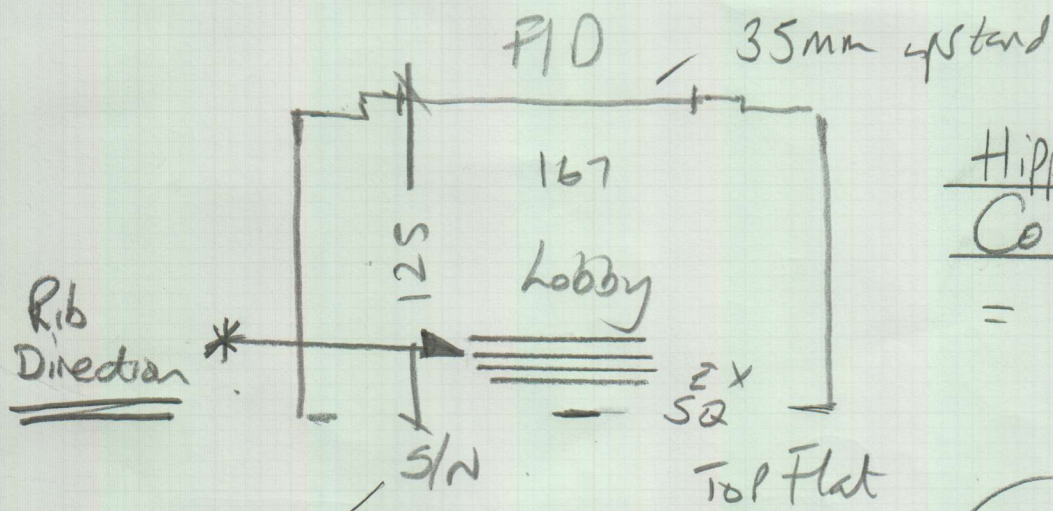

P29363

Roberts

1 of 1

Hippo Matting
 Col. Ash Grey
 = 180 x 200
 = 360m²

(6mm Ply Prep)

Antique BRASS,
 to match prev order.

25mm Clearance on both doors

* Also re-streted / re-fit Bed while on site
 → Customer to pay CASL Direct to fitter.