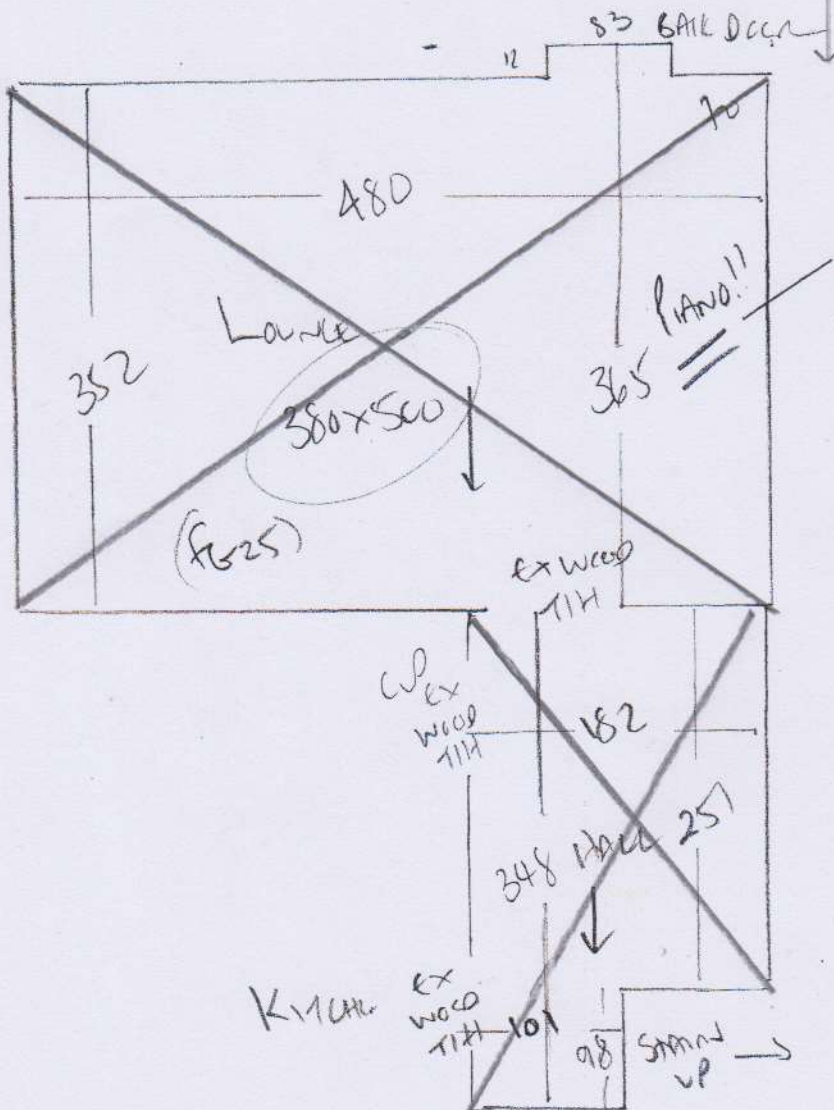

4.15 x 5.00 m

This section is
3" lower
than room

P29400
Johnson
8 Hour OAC Close
WEST Hill
SWIS 200
1 OF 1

ARIA RIB 176

2 MEN REQUIRED
TO MOVE HEAVY PIANO