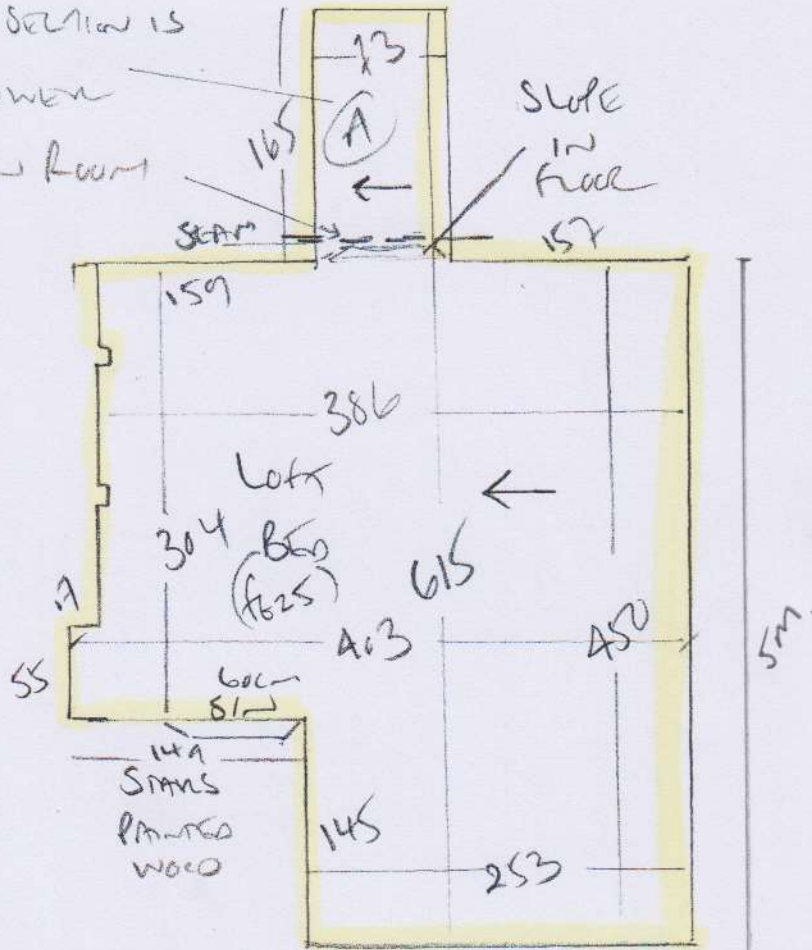

4.15 x 5.00 m

This section is
3" lower
than room

P29400
Johnson
8 Hour OAC Close
WEST Hill
SWIS 200
1 OF 1

ARIA RIB 176

2 MEN REQUIRED
TO MOVE HEAVY PIANO