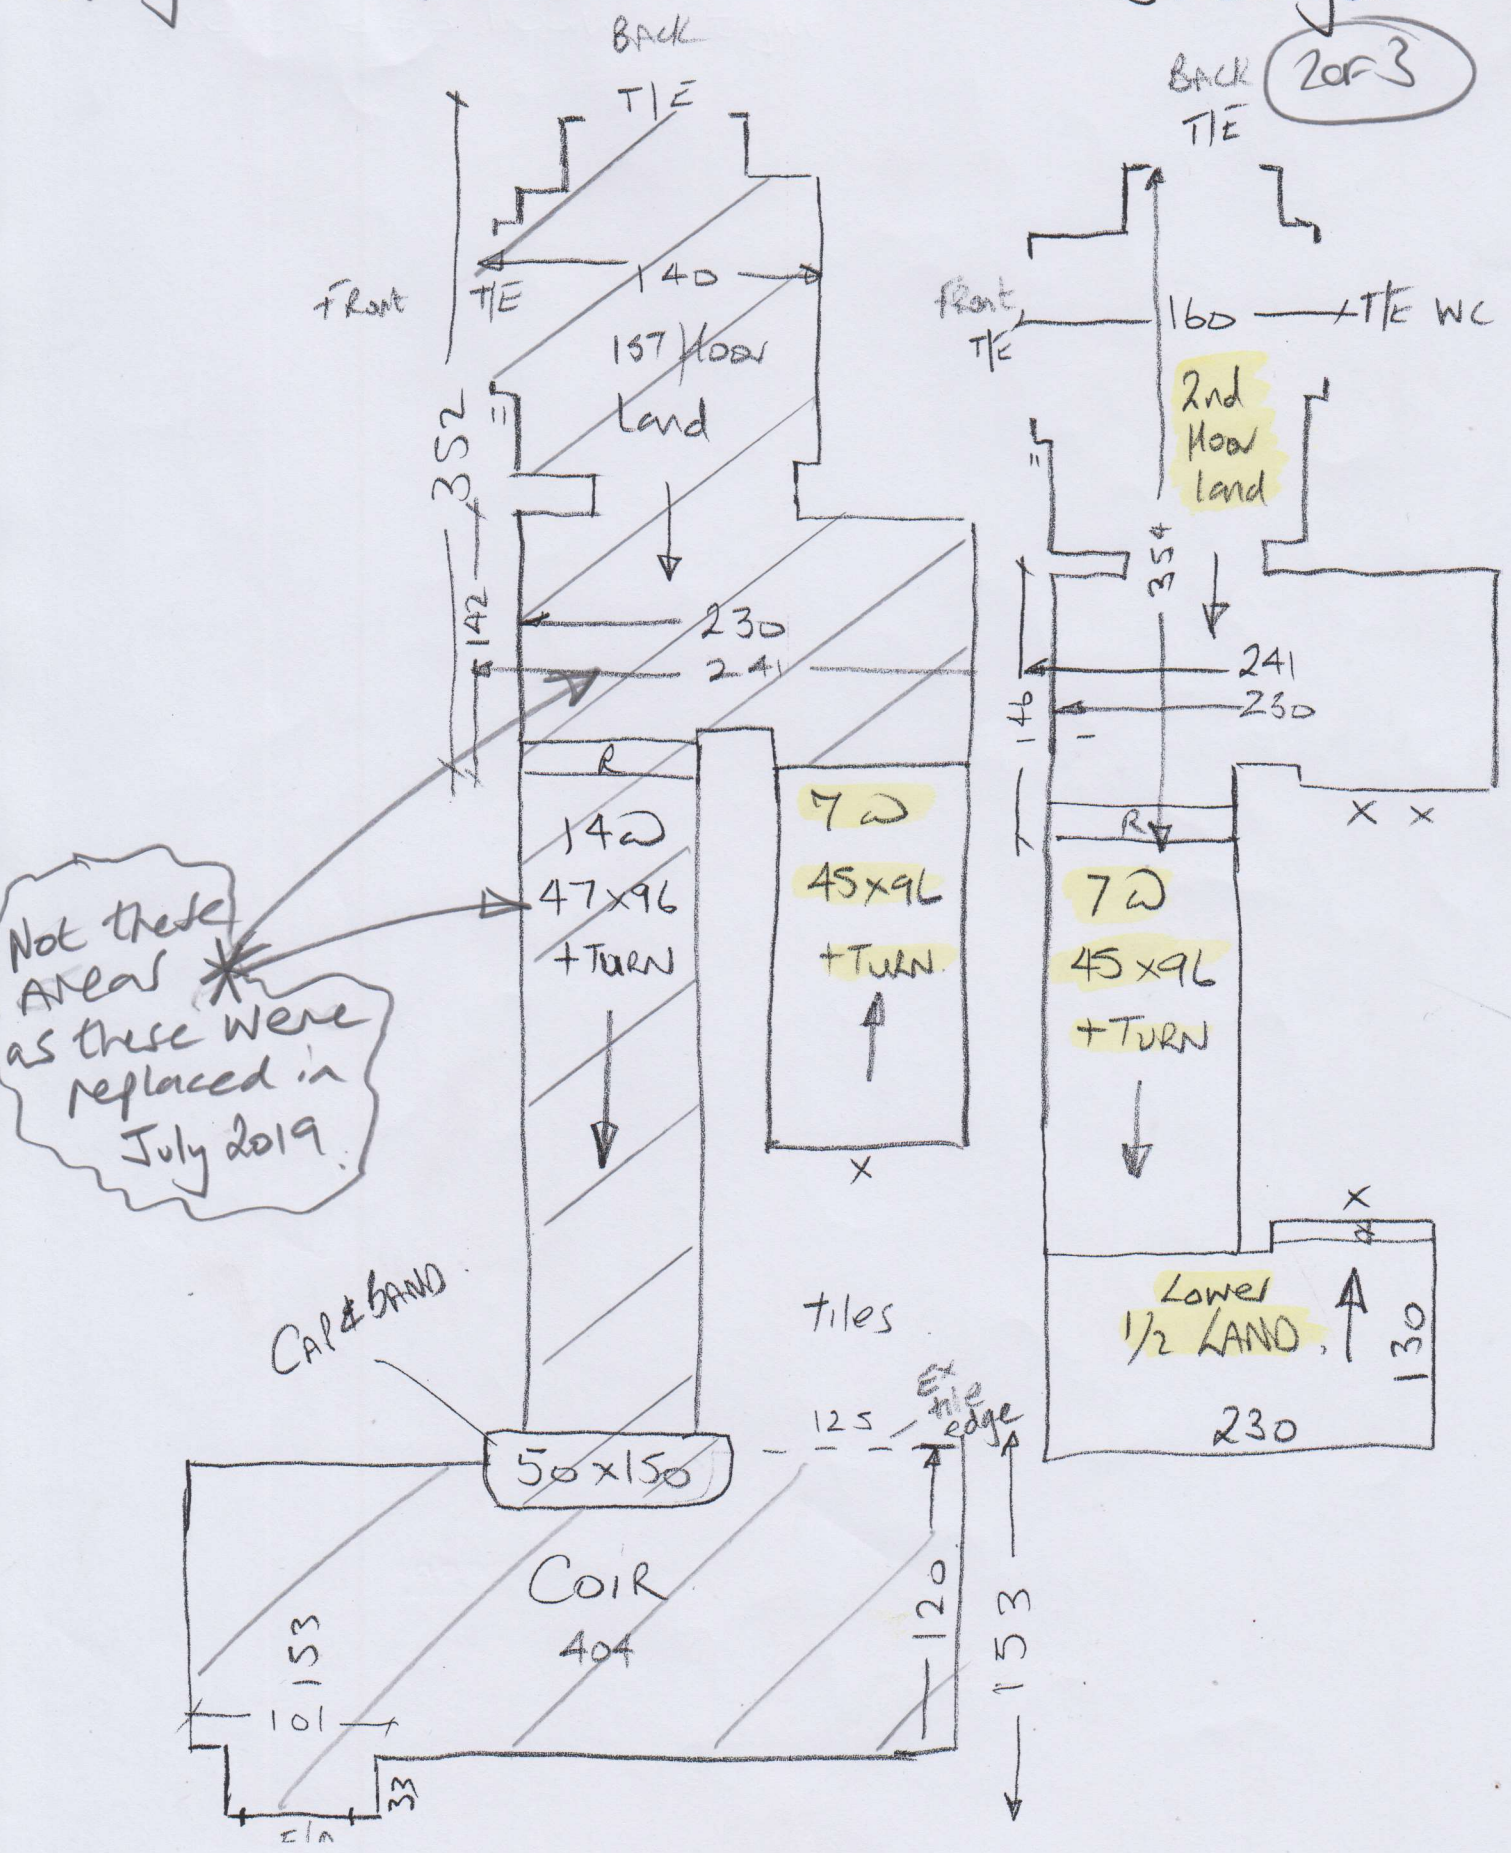

*Use a straight edge to cut the stairs down as they'd 96cm wide & need a turn on one side so 1.00m is tight.

mrcarpets
 Job No: P29417
 Name: Poppins Nurseries
 Address: 5 Kensington Place
 Tel:
 Sheet: (lor 3)

Ultima Major
Col. Bluebird

Cut Plan 690x500
 = 34.50m²

*Change all doorbars to Polished Chrome

STAIRS/LANDINGS (for future ref)

P29417
Poppins
5 Kensington Place

* Change all DBALS to Polished Chrome

2or3

Not these Areas * as these were replaced in July 2019

P29417
 Poppins
 5 Kensington Place

3 of 3

Change BALs
 to Polished Chrome