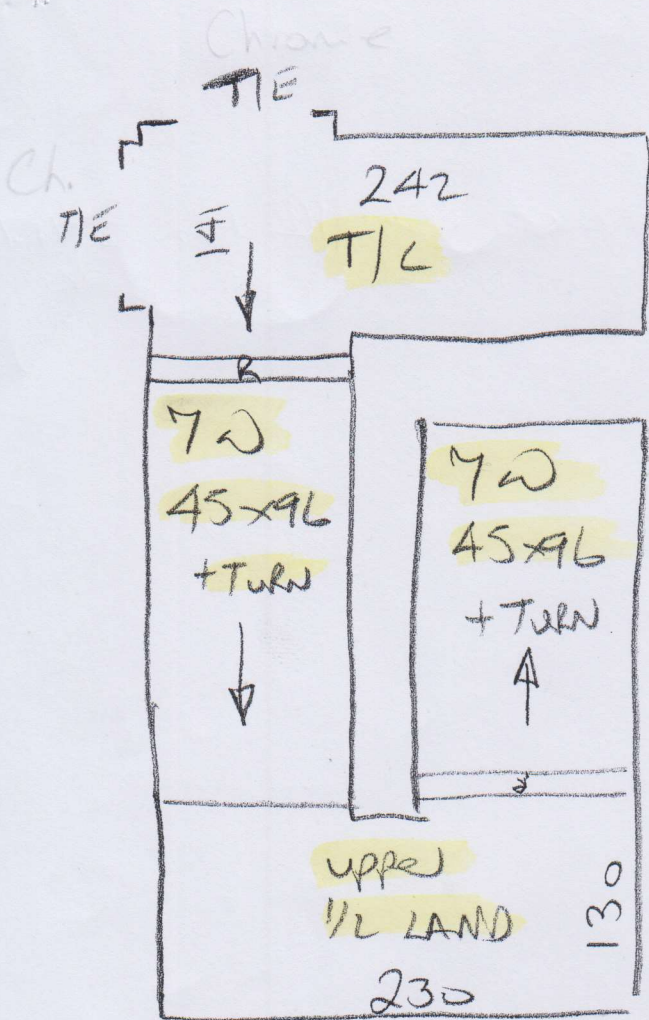

*Use a straight edge to cut the stairs down as they'd 96cm wide & need a turn on one side so 1.00m is tight.

mrcarpets
 Job No: P29417
 Name: Poppins Nurseries
 Address: 5 Kensington Place
 Tel:
 Sheet: (lor 3)

Ultima Major
Col. Bluebird

Cut Plan 690x500
 = 34.50m²

*Change all doorbars to Polished Chrome

STAIRS/LANDINGS (for future ref)

P29417
Poppins
5 Kensington Place

* Change all DBALS to Polished Chrome

2or3

Not these Areas * as these were replaced in July 2019

P29417
 Poppins
 5 Kensington Place

3 of 3

Change BALs
 to Polished Chrome