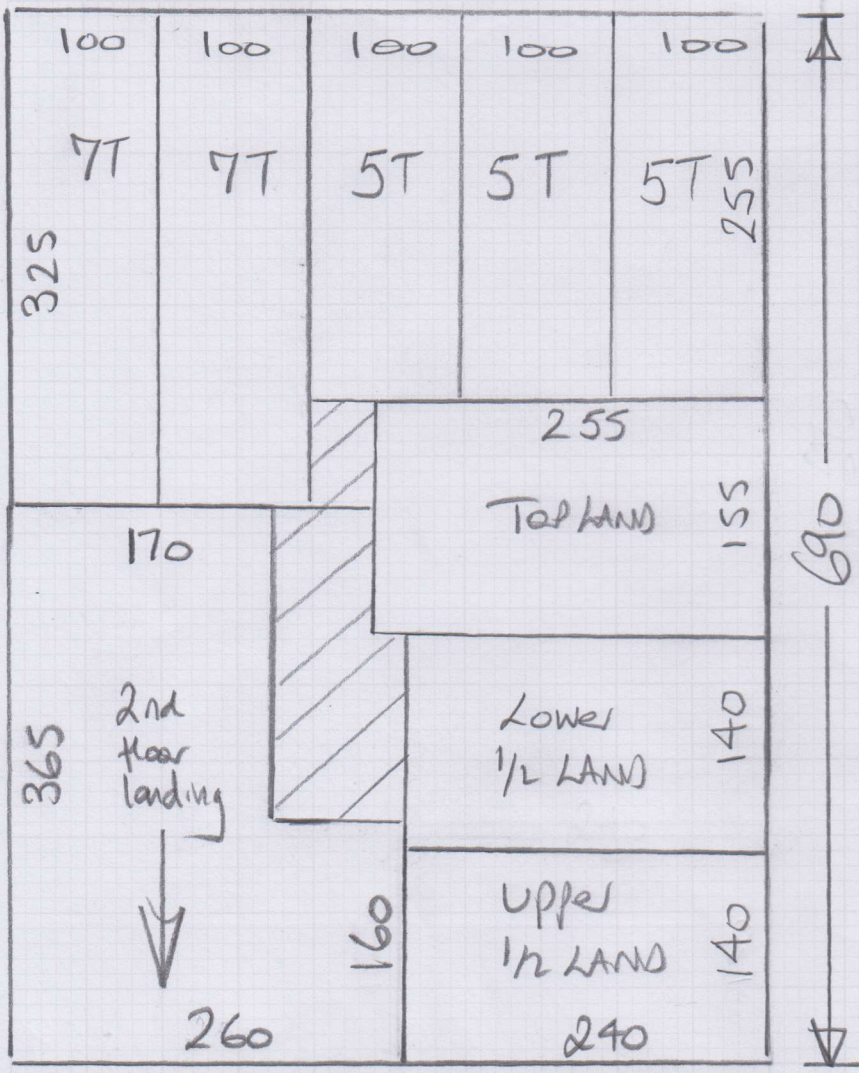

*Use a straight edge to cut the stairs down as they'd 96cm wide & need a turn on one side so 1.00m is tight.

mrcarpets
 Job No: P29417
 Name: Poppins Nurseries
 Address: 5 Kensington Place
 Tel:
 Sheet: (lor 3)

Ultima Major
Col. Bluebird

Cut Plan 690x500
 = 34.50m²

*Change all doorbars to Polished Chrome

STAIRS/LANDINGS (for future ref)

P29417
Poppins
5 Kensington Place

* Change all DBALS to Polished Chrome

2or3

Not these Areas * as these were replaced in July 2019

P29417
 Poppins
 5 Kensington Place

3 of 3

Change BALs
 to Polished Chrome