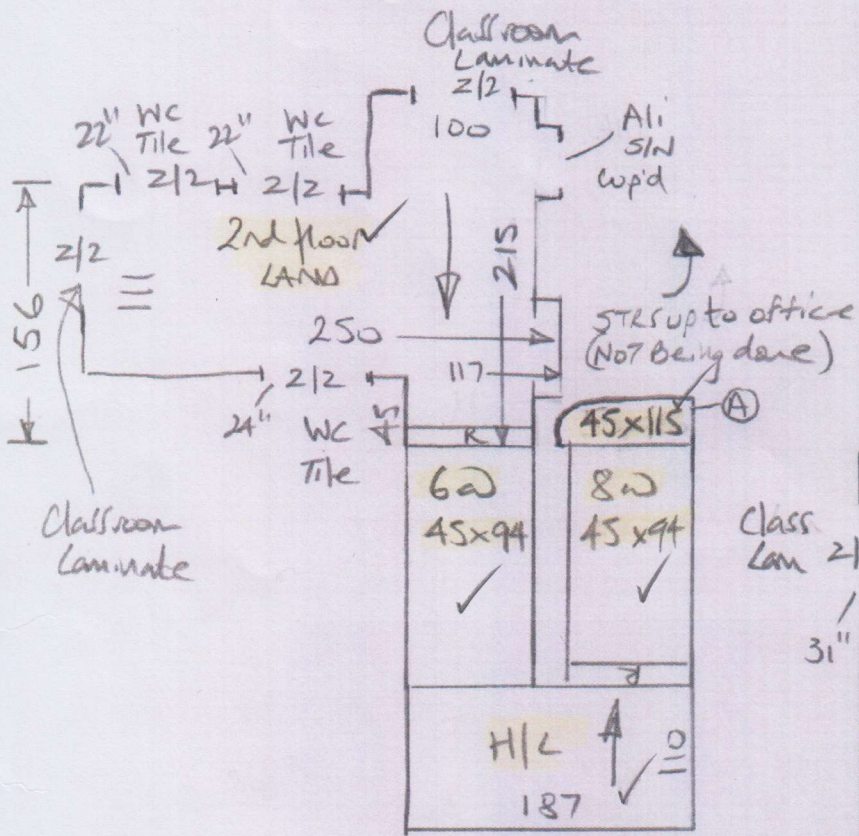

mrcarpet
 Job No: P29418
 Name: Poppins Nurseries
 Address:
 Tel:
 Sheet: 1 of 2

Vitima Majar
Col. Bluebird

Cut Plan 465x500
 = 2325m²

P29418
~~P2816E~~
 Poppin's Nurseries
 233 New Kings RD

2 of 2

Re-use existing Chrome Doorbars T/put as these were replaced in 2018

Replace v/Lay to all areas being replaced.