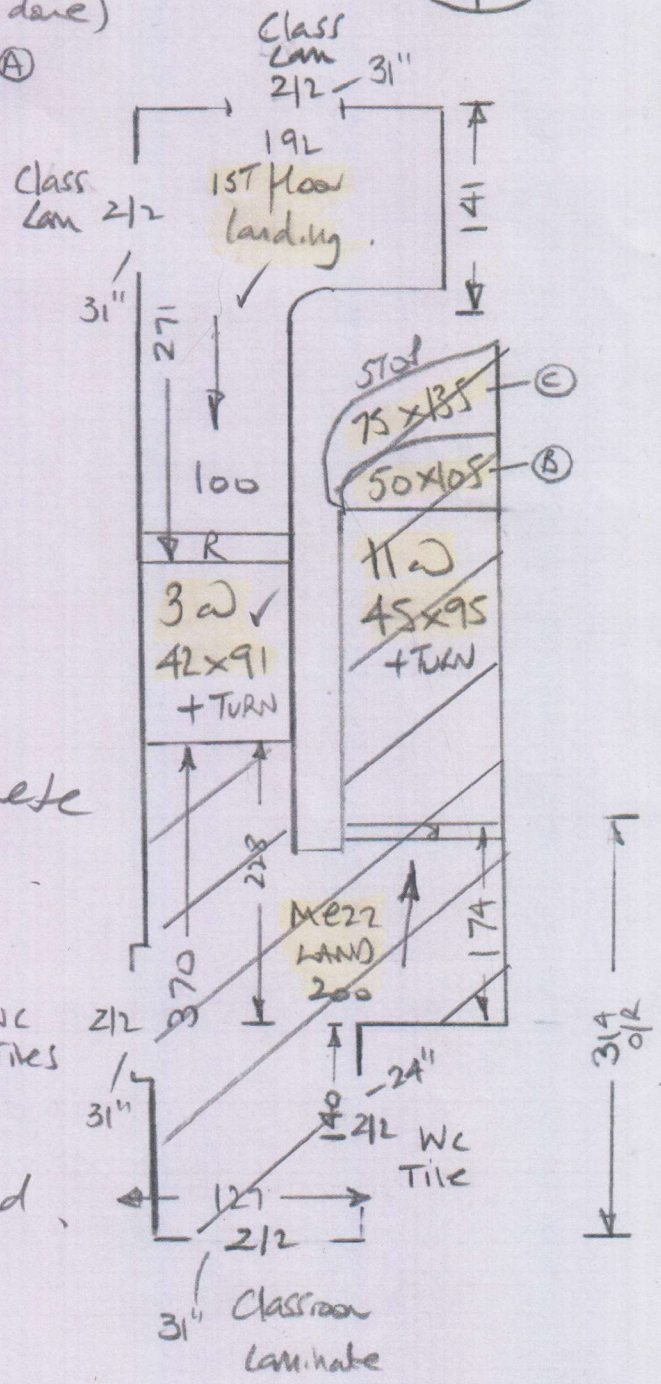

mrcarpet
 Job No: P29418
 Name: Poppins Nurseries
 Address:
 Tel:
 Sheet: 1 of 2

Vitima Majar
Col. Bluebird

Cut Plan 465x500
 = 2325m²

P29418
~~P2816E~~
 Poppin's Nurseries
 233 New Kings RD

2 of 2

Re-use existing Chrome Doorbars T/put as these were replaced in 2018

Replace v/Lay to all areas being replaced.