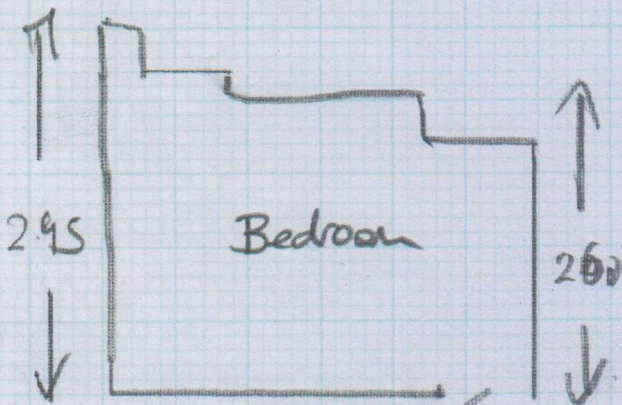

HANOI Clearance - Col. 638/17

mrcarpet
Job No: ~~7~~ P26834
Name: MS K DAVIS
Address: 8 STERFORTH ST
SW18 4HH
Tel: (101)
Sheet:

FAST WOOD BAL. = 3.05 x 4 = 12.20 M²

Re-use ex v/lay & slr
(laid by us in 2016)