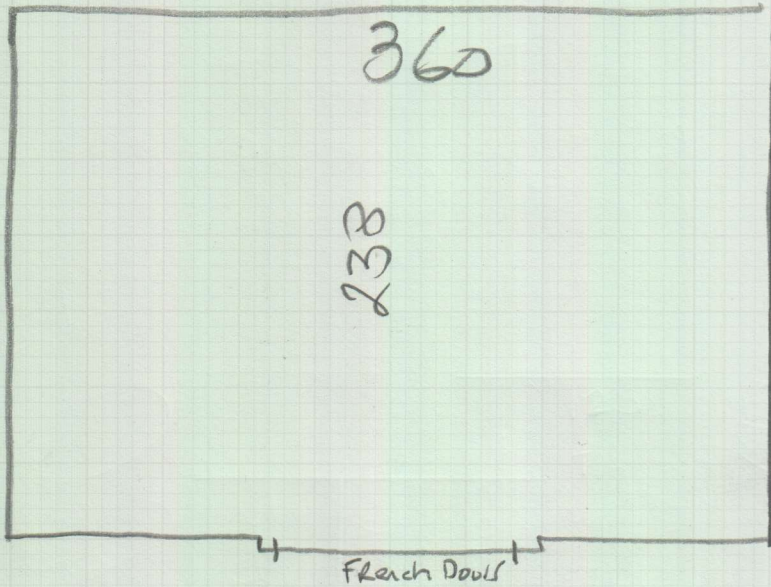

GARDEN office

mrcarpet

Job No: P29437  
Name: Pell.  
Address:  
Tel:  
Sheet: 1 of 1

Wood floor (needs new s/e  
uplift ex Carpet tiles. (Customer to do)  
Currently has a sofa & lots of Records & CD's  
in Book Cases But Customer will empty.  
Leave waste with Customer for  
mats.

	380	<u>Stale</u>
250	GARDEN office	leave with Customer for mats

Durham Select stripe  
Coffee stripe

Cut plan 250 x 500  
= 12.50m<sup>2</sup>