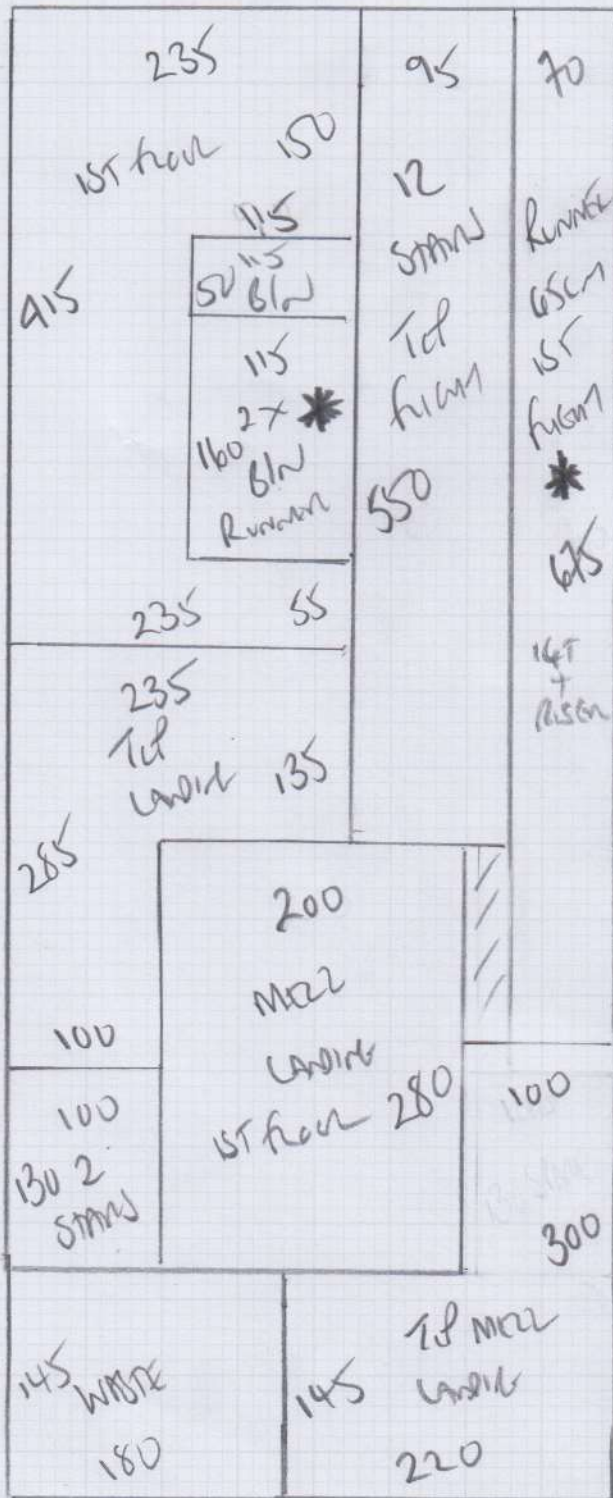

Job No: P29446  
Name: HOWARD  
Address: 20 LAVENUE RD  
SW12 8RY

Tel:  
Sheet: 1 OF 2

400

STAIRS & LANDINGS  
1st floor to ground floor  
runner 65cm to 1st floor

ISLAM  
Colour Doorkin

Run 975 x 400

39m<sup>2</sup>

65cm runner to 1st floor  
TAKE Colour 3045 CALIFORNIA

\*  
Cut runner @  
W/H & SHAPE  
2 x B/N'S ONSITE

Job No: P29AAL6  
 Name: HOWARD  
 Address: 20 RAVENSWOOD ROAD  
 SW12 8RY  
 Tel:  
 Sheet: 2 OF 2

65cm  
 RUMMER  
 TAPED  
 TEMPLATE  
 BUSINESS  
 ON SITE

- ↓ WIRES HERE
- ↓ RIVEN
- 20 x 85
- 197
- 48 x 85
- B/W 75 x 90
- B/W 75 x 110
- TO HALL

FRONT BED