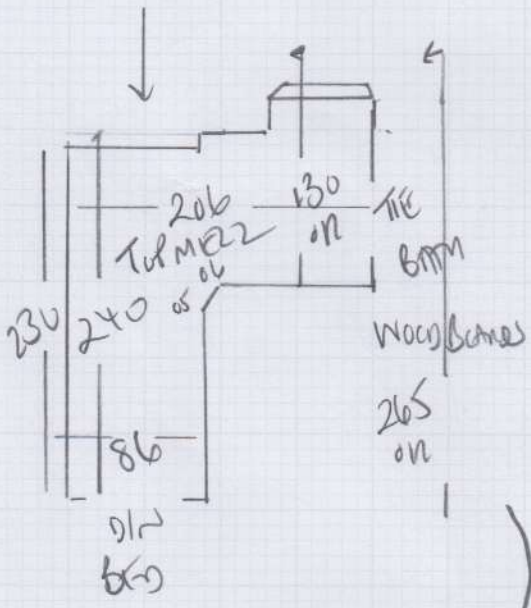

Job No: P29446  
Name: HOWARD  
Address: 20 LAVENUE RD  
SW12 8RY

Tel:  
Sheet: 1 OF 2

400

STAIRS & LANDINGS  
1st floor to ground floor  
runner 65cm to 1st floor

ISLAM  
Colour Doorkin

Run 975 x 400

39m<sup>2</sup>

65cm runner to 1st floor  
TAKE Colour 3045 CALIFORNIA

\*  
Cut runner @  
W/H & SHAPE  
2 x B/N'S ONSITE

Job No: P29AAL6  
 Name: HOWARD  
 Address: 20 RAVENSWOOD ROAD  
 SW12 8RY  
 Tel:  
 Sheet: 2 OF 2

65cm  
 RUMMER  
 TAPED  
 TEMPLATE  
 BUSINESS  
 ON SITE

- ↓ WIRES HERE
- ↓ RIVEN
- 20 x 85
- 197
- 48 x 85
- B/W 75 x 90
- B/W 75 x 110
- TO HALL

FRONT BED