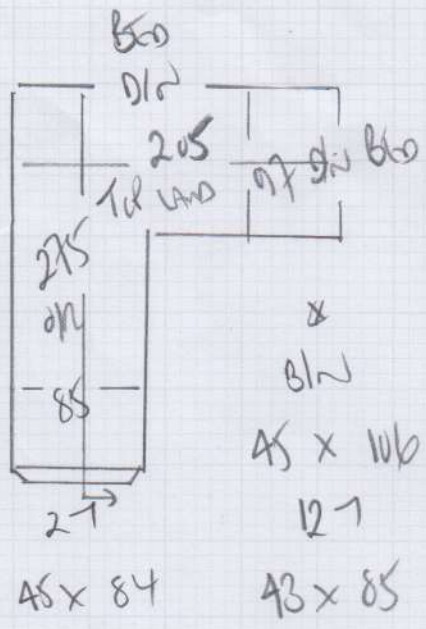

Job No: P29446  
Name: HOWARD  
Address: 20 LAVENUE RD  
SW12 8RY

Tel:  
Sheet: 1 OF 2

400

STAIRS & LANDINGS  
1st floor to ground floor  
runner 65cm to 1st floor

ISLAM  
Colour Doorkin

Run 975 x 400

39m<sup>2</sup>

65cm runner to 1st floor  
TAKE Colour 3045 CALIFORNIA

\*  
Cut runner @  
W/H & SHAPE  
2 x B/N'S ONSITE

Job No: P29AAL6  
 Name: HOWARD  
 Address: 20 RAVENSWOOD ROAD  
 SW12 8RY  
 Tel:  
 Sheet: 2 OF 2

65cm  
 RUMMER  
 TAPED  
 TEMPLATE  
 BUSINESS  
 ON SITE

- ↓ WIRES HERE
- ↓ RIVEN
- 20 x 85
- 197
- 48 x 85
- B/W 75 x 90
- B/W 75 x 110
- TO HALL

FRONT BED