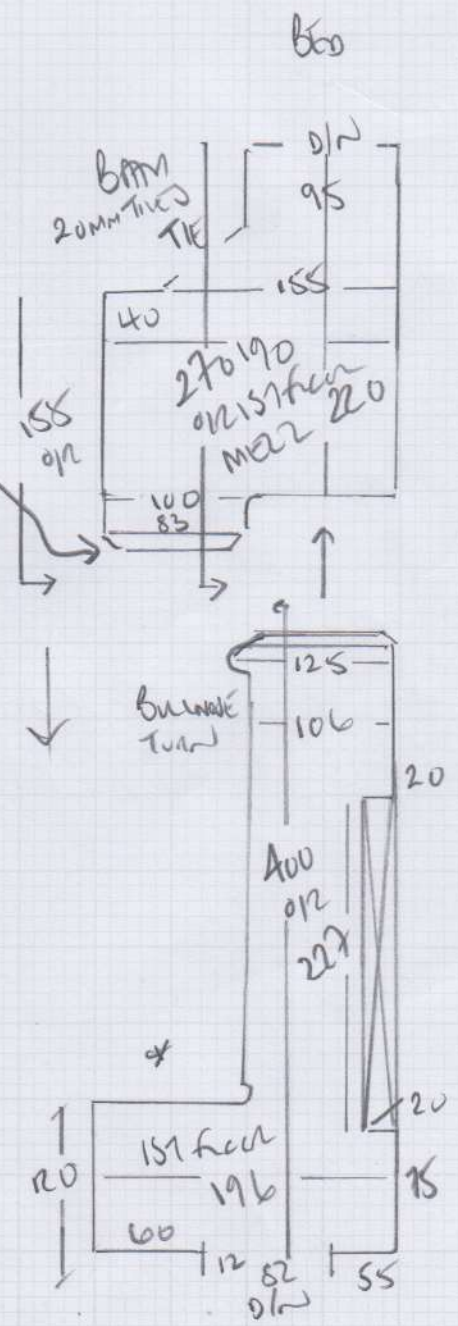

Job No: P29446  
Name: HOWARD  
Address: 20 LAVENUE RD  
SW12 8RY

Tel:  
Sheet: 1 OF 2

400

STAIRS & LANDINGS  
1st floor to ground floor  
runner 65cm to 1st floor

ISLAM  
Colour Doorkin

Run 975 x 400

39m<sup>2</sup>

65cm runner to 1st floor  
TAKE Colour 3045 CALIFORNIA

\*  
Cut runner @  
W/H & SHAPE  
2 x B/N'S ONSITE

Job No: P29AAL6  
 Name: HOWARD  
 Address: 20 RAVENSWOOD ROAD  
 SW12 8RY  
 Tel:  
 Sheet: 2 OF 2

65cm  
 RUMMER  
 TAPED  
 TEMPLATE  
 BUSINESS  
 ON SITE

- ↓ WIRES HERE
- ↓ RIVEN
- 20 x 85
- 197
- 48 x 85
- B/W 75 x 90
- B/W 75 x 110
- TO HALL

FRONT BED