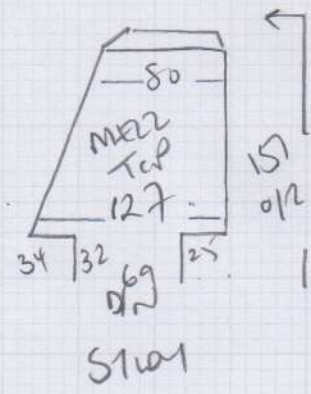

*
w/d/w 65 x 95
w4 75 x 116
w3 70 x 97
↑ 77
49 x 84

35
w1 60 x 72
w2 62 x 103