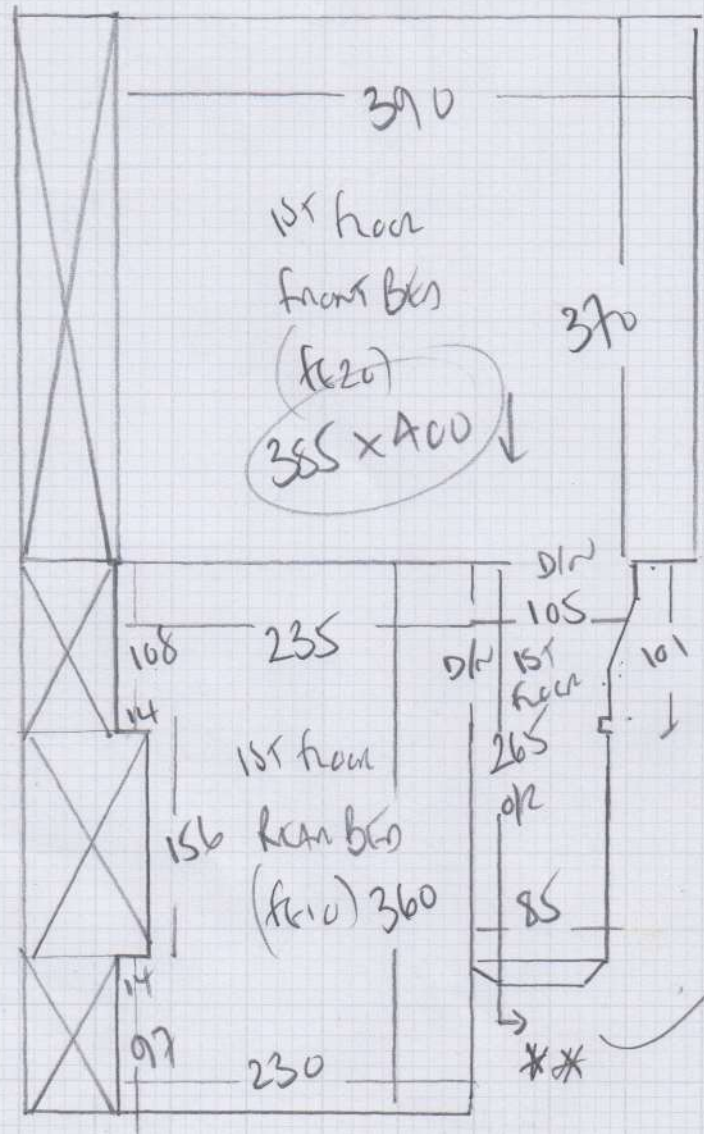

Job No: P29447  
 Name: FLEMING  
 Address: 17 DANEMENES ST  
 SW15 1L7  
 Tel:  
 Sheet: 10 of 2

1st floor 2 Bedrooms

Stairs + Landings

Total floor to ground floor

Other COND

Color 1627/33

PLAN 1 395 x 400

PLAN 2 495 x 400

FRONT BED 385 x 400

12.75 x 400

51m2

Job No: P29AA7  
 Name: FLEMING  
 Address: 17 DANEMUNE ST  
 SWIS IL1  
 Tel:  
 Sheet: **2 of 2**

\*  
 w/d/w 65 x 95  
 w4 75 x 116  
 w3 70 x 97  
 ↑ 77  
 49 x 84

35  
 w1 60 x 72  
 w2 62 x 103

Have  
 To wood floor!!  
 SCOTIA BEADING!!