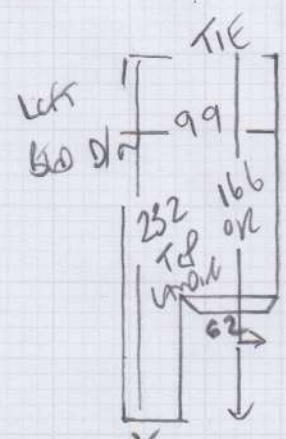

Job No: P29447  
 Name: FLEMING  
 Address: 17 DANEMENES ST  
 SW15 1L7  
 Tel:  
 Sheet: 10 of 2

1st floor 2 Bedrooms

Stairs + Landings

Total floor to ground floor

Other COND

Color 1627/33

PLAN 1 395 x 400

PLAN 2 495 x 400

FRONT BED 385 x 400

12.75 x 400

51m2

Job No: P29AA7  
 Name: FLEMING  
 Address: 17 DANEMUNE ST  
 SWIS IL1  
 Tel:  
 Sheet: **2 of 2**

\*  
 w/d/w 65 x 95  
 w4 75 x 116  
 w3 70 x 97  
 ↑ 77  
 49 x 84