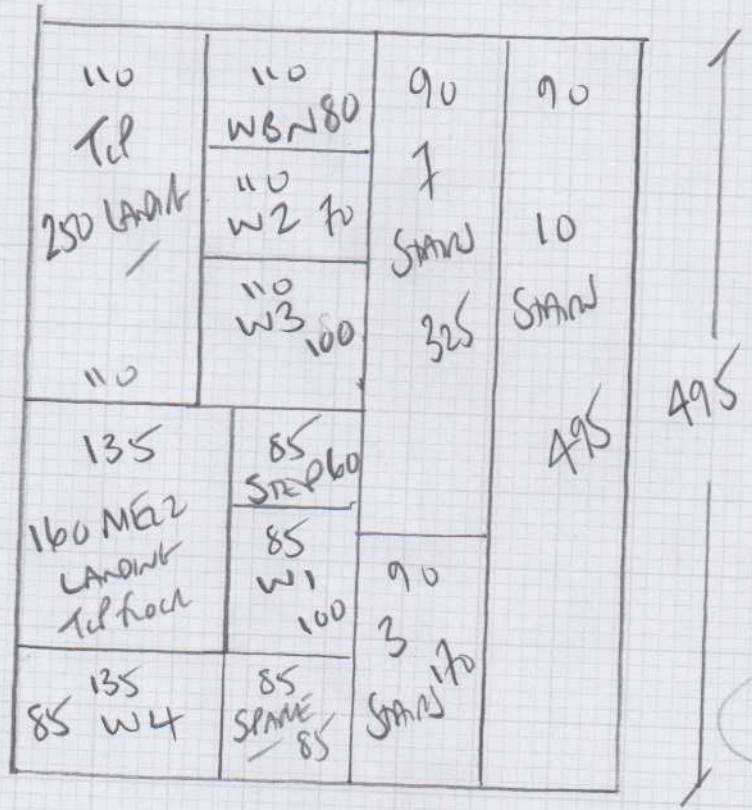

Job No: P29447  
 Name: FLEMING  
 Address: 17 DANEMENES ST  
 SW15 1L7  
 Tel:  
 Sheet: 10 of 2

1st floor 2 Bedrooms

Stairs + Landings

Total floor to ground floor

Other COND

Color 1627/33

PLAN 1 395 x 400

PLAN 2 495 x 400

FRONT BED 385 x 400

12.75 x 400

51m2

Job No: P29AA7  
 Name: FLEMING  
 Address: 17 DANEMUNE ST  
 SWIS IL1  
 Tel:  
 Sheet: **2 of 2**

\*  
 w/d/w 65 x 95  
 w4 75 x 116  
 w3 70 x 97  
 ↑ 77  
 49 x 84

35  
 w1 60 x 72  
 w2 62 x 103

Have  
 To wood floor!!  
 SCOTIA BEADING!!