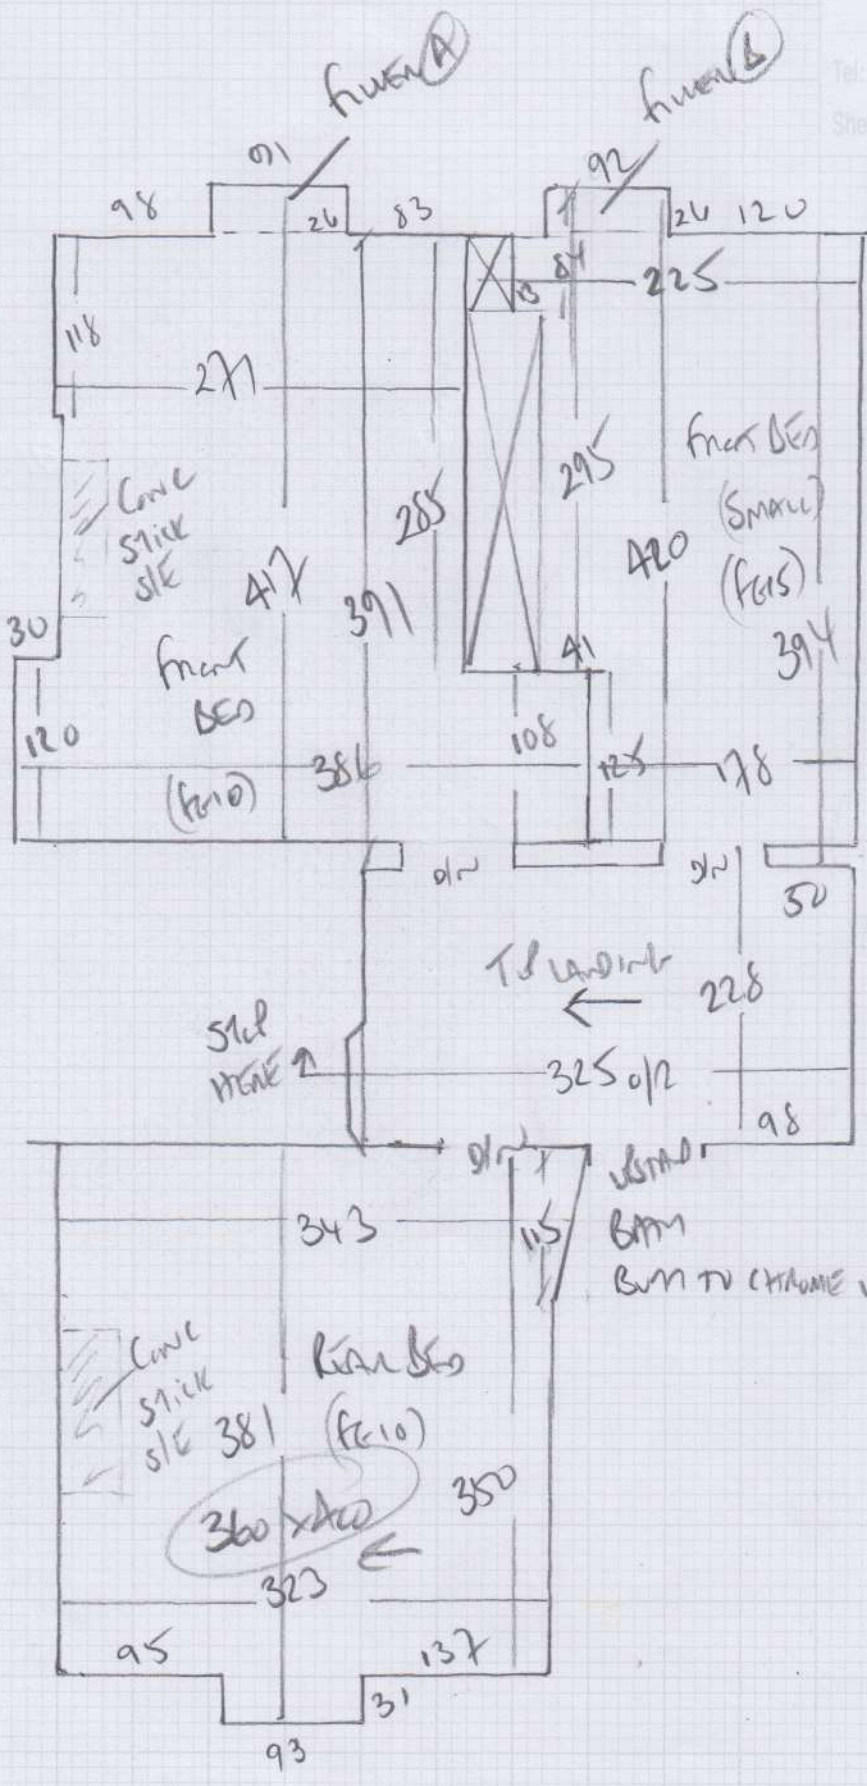

Job No: P29AA8
 Name: INGRAM
 Address: 123 HULLINGHAM ROAD
 SW6 3ND
 Tel:
 Sheet: 1 OF 2

KENSINGTON
COTTON WOOD
 Wood floors
 NO UPST
 QUADRANT + SCOTIA
 BEARING AS PER INSTRUCTIONS
 ADVISES FROM BEST
 POSSIBLE RESULTS!!

Job No: P 29448
 Name: INGRAM
 Address: 123 Haverhill Rd
 SW6 3JJ
 Tel:
 Sheet: 2 OF 2

3 Bedrooms + 1st Landing

MISOURY RIS

Colour 109

or Kensington 129

Plan 340 x 400

front bed 1 400 x 400

front bed 2 240 x 400

rear bed 360 x 400

1340 x 400

5360 m²