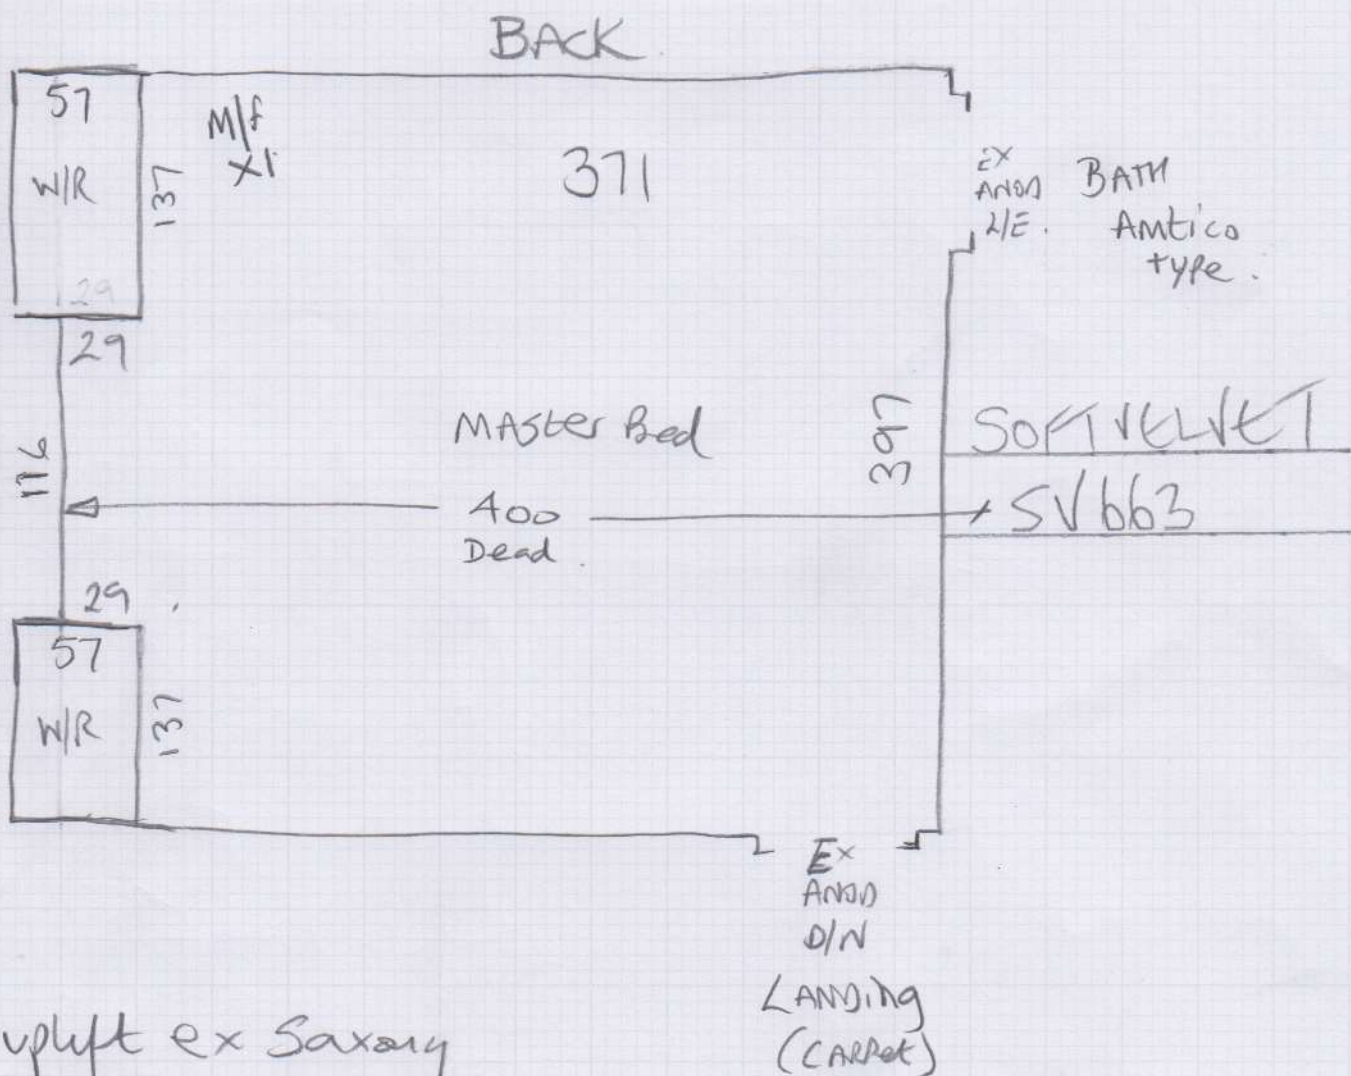

Q1) Without w/Robes
 Q2) ~~With w/Robes.~~

mrcarpet
 Job No: P29454.
 Name: Moore-Stanley.
 Address:
 Tel:
 Sheet 1 OF 1

uplift ex Saxony
 on Rubber u/Lay.
 Re-use mostly ex/sle.
 Move furniture (Double bed only)
 Room has been Cleared of personal items
 for Decorating.