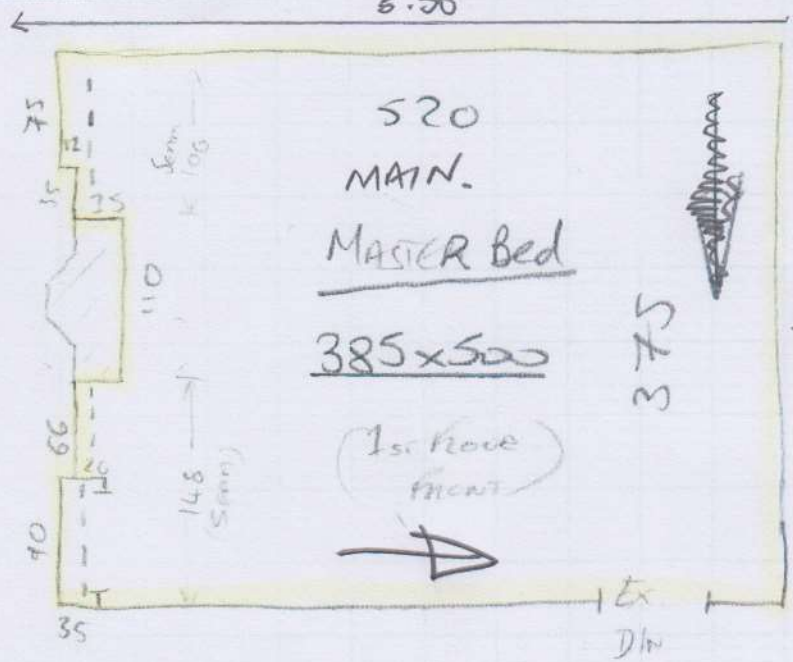

P29457

~~P25549~~
HARROP

LOPI

~~1743~~

Big ROSE
DRAWERS
BED
DRESSER

M/F. 2

MAIN BEDROOM
XANADU XAN 9/12

5.30 x 4.00

NO JOINTS