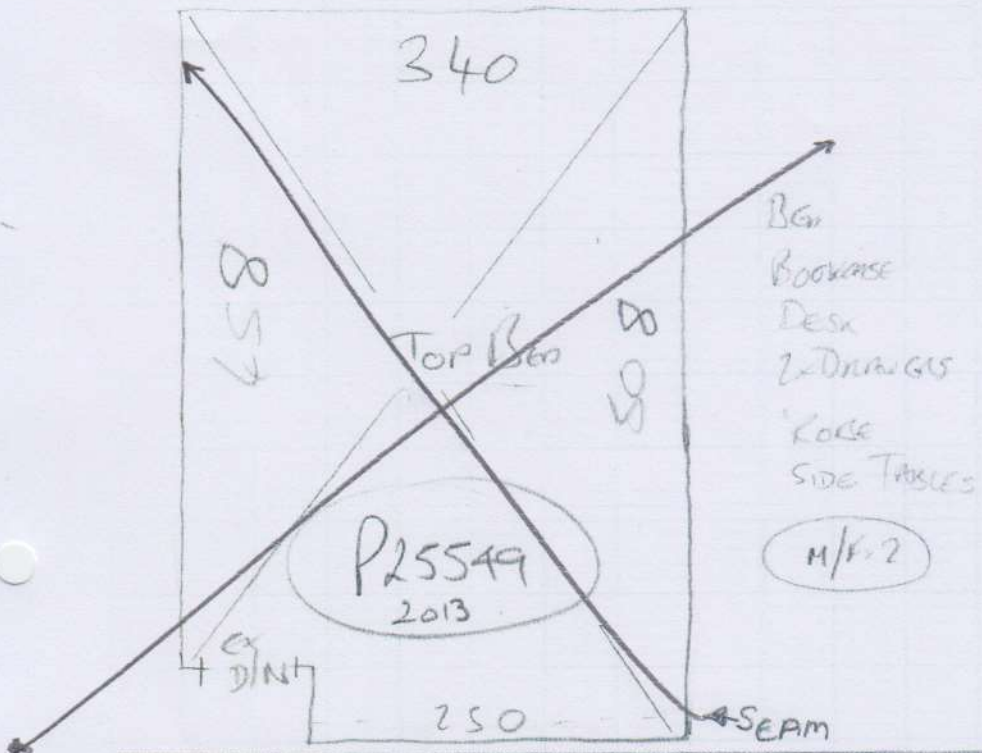

P29457

~~P25549~~
HARROP

LOPI

~~1743~~

Big ROSE
DRAWERS
BED
DRESSER

M/F. 2

MAIN BEDROOM
XANADU XAN 9/12

5.30 x 4.00

NO JOINTS